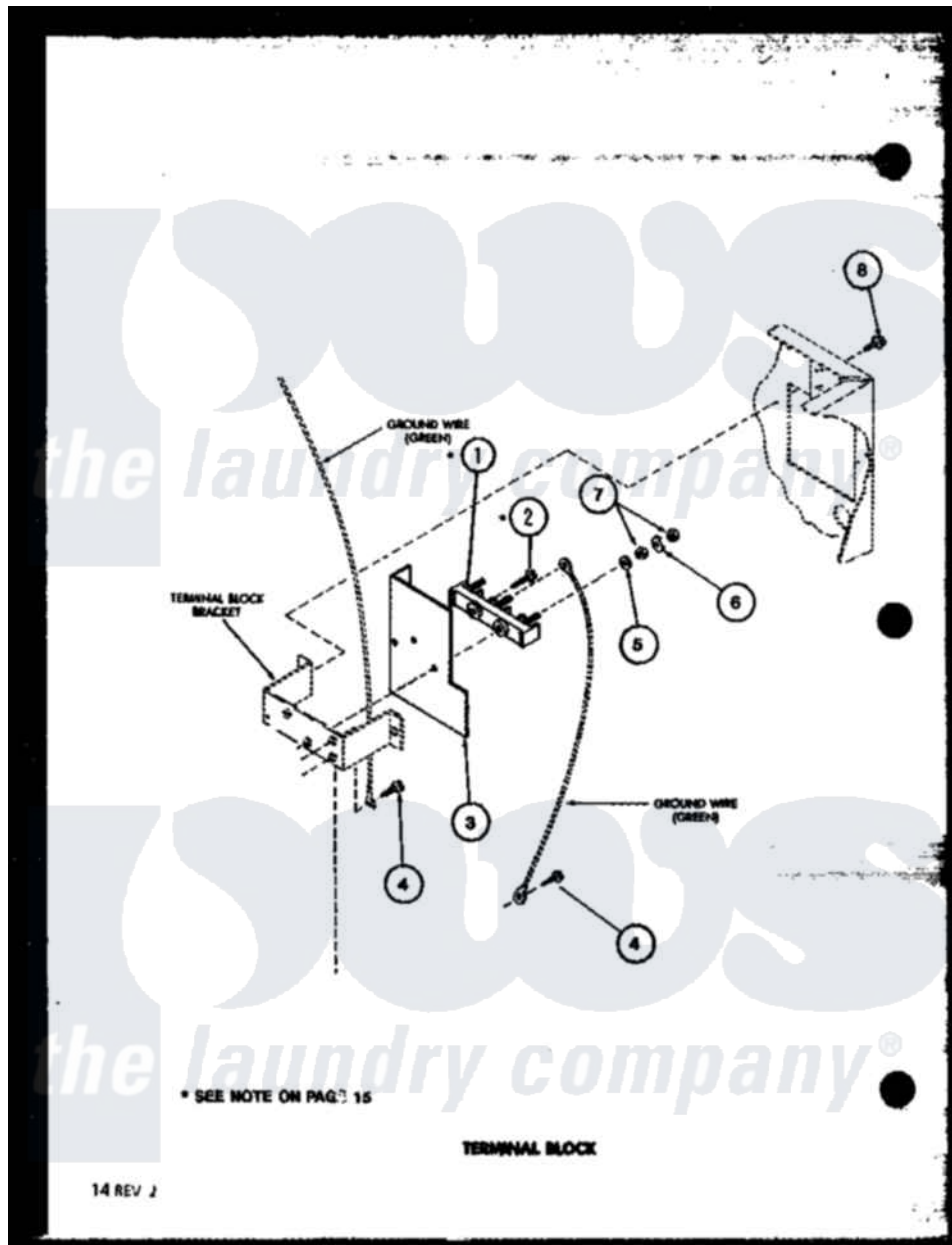

Amana LED250 (BOM: P7762211W) 09 - TERMINAL BLOCK

Amana Residential Amana LED250 (BOM: P7762211W) Washer Parts Diagram 09 - TERMINAL BLOCK

[Click on the part number to view part](#)

Item	Original Part Number	Replaced By	Status	Part Description
1	R0610057	33001244		Block, Terminal
2	R0600038		Not Available	SCREW
3	R0604510		Not Available	SHIELD
4	R0600028	27001200		Screw
5	R0600530		Not Available	WASHER
6	R0600527		Not Available	WASHER
7	R0601022		Not Available	NUT
8	R0600017		Not Available	SCREW