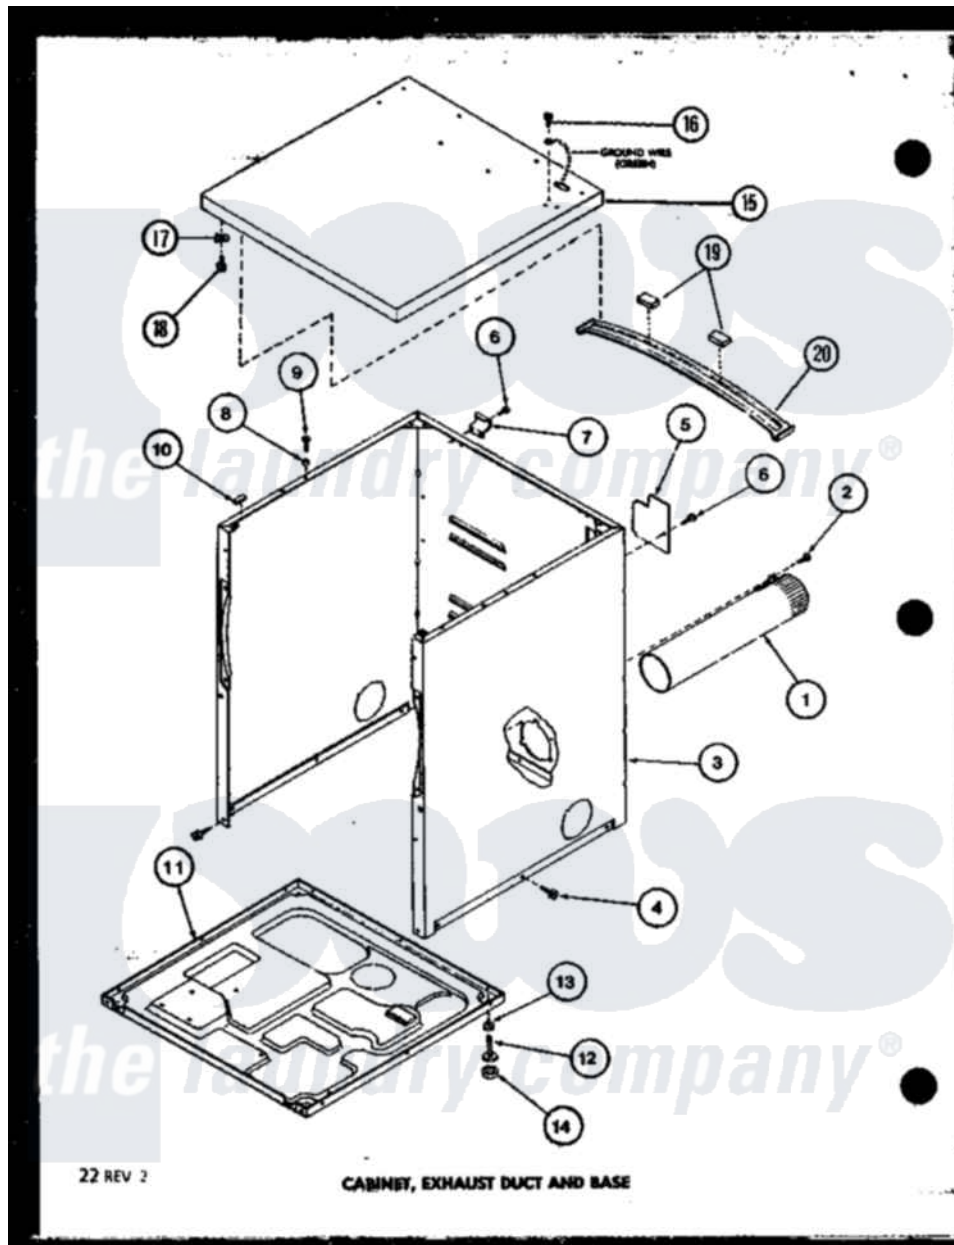

Amana LED250 (BOM: P7762231W) 01 - CABINET

Amana Residential Amana LED250 (BOM: P7762231W) Dryer Parts Parts Diagram 01 - CABINET
 Click on the part number to view part

Item	Original Part Number	Replaced By	Status	Part Description
1	R0603041		Not Available	DUCT, EXHAUST
2	R0600052		Not Available	SCREW, HEX HEAD
3	R0603068		Not Available	xxxASSY, DRYER CABINET
"	R0603118		Not Available	CABINET W
4	R0600028	27001200		Screw
5	R0603040	60821		Access Cover
6	R0600017		Not Available	SCREW
7	R0605567		Not Available	HINGE
8	R0603524	505187		Locator, Panel
9	R0600031	Y014874		Screw, Idler Arm And Sleeve
10	R0606519	Y56128		Pad, Bumper
12	R0600051	Y305086		Adjustable Leg And Nut
13	R0601021	62739		Nut, Lock
14	R0606525	Y314137		Foot, Rubber
15	R0603148		Not Available	TOP, ASSY A
"	R0603149		Not Available	TOP ASSY W

16	R0600055	20530	Screw, 10-24 x 3/8 Hex
17	R0601005	36020	Nut-10-24
18	R0600010	Not Available	SCREW