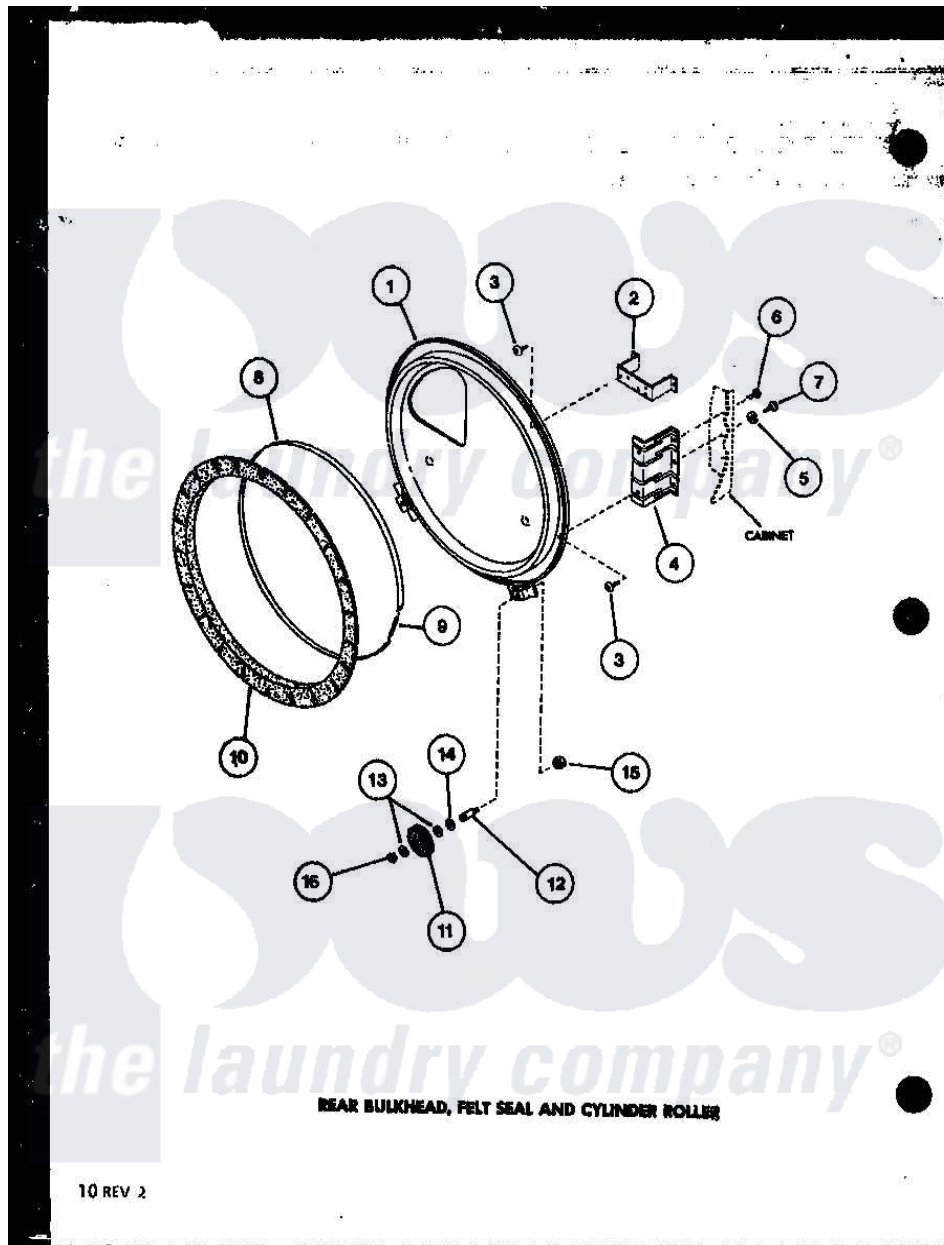

Amana LED250 (BOM: P7762231W) 08 - REAR BULKHEAD

REAR BULKHEAD, FELT SEAL AND CYLINDER ROLLER

10 REV 2

Amana Residential Amana LED250 (BOM: P7762231W) Dryer Parts Parts Diagram 08 - REAR BULKHEAD

Click on the part number to view part

Item	Original Part Number	Replaced By	Status	Part Description
1	R0603117		Not Available	ASSY,REAR BULKHEAD
2	R0605709	60823P		Bracket, Terminal Block
3	R0600041		Not Available	SCREW
4	R0605557		Not Available	BRACKET
5	R0600527		Not Available	WASHER
6	R0600017		Not Available	SCREW
7	R0600040		Not Available	SCREW
8	R0605555		Not Available	STRAP, SEAL
9	R0605554	52310		Spring
10	R0604508	56088		Assembly, Seal
11	R0605559	62649P		Roller- CY
12	R0605560	56461		Shaft
13	R0600526	52549		Washer, 501 ID X3/4 Odx
14	R0600528		Not Available	THRUST WASHER
15	R0601009	358160		Nut
16	R0601527	23748		Ring, Retaining