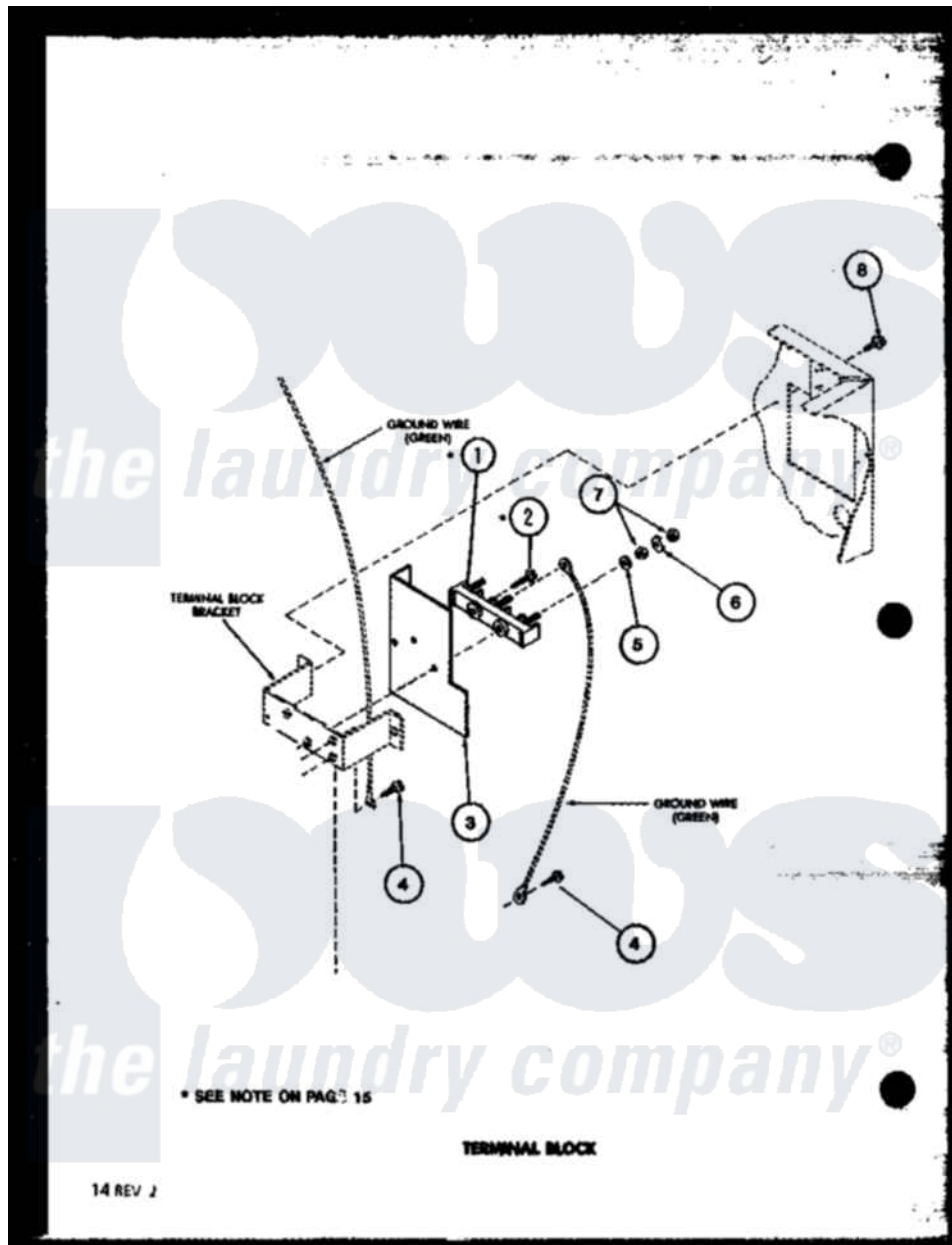

Amana LED250 (BOM: P7762231W) 09 - TERMINAL BLOCK

Amana Residential Amana LED250 (BOM: P7762231W) Dryer Parts Parts Diagram 09 - TERMINAL BLOCK
 Click on the part number to view part

Item	Original Part Number	Replaced By	Status	Part Description
1	R0605088		Not Available	TERMINAL BLOCK
2	R0600105	501285		Screw, No.12 X 9/16-Pla
3	R0604510		Not Available	SHIELD
4	R0600028	27001200		Screw
8	R0600017		Not Available	SCREW