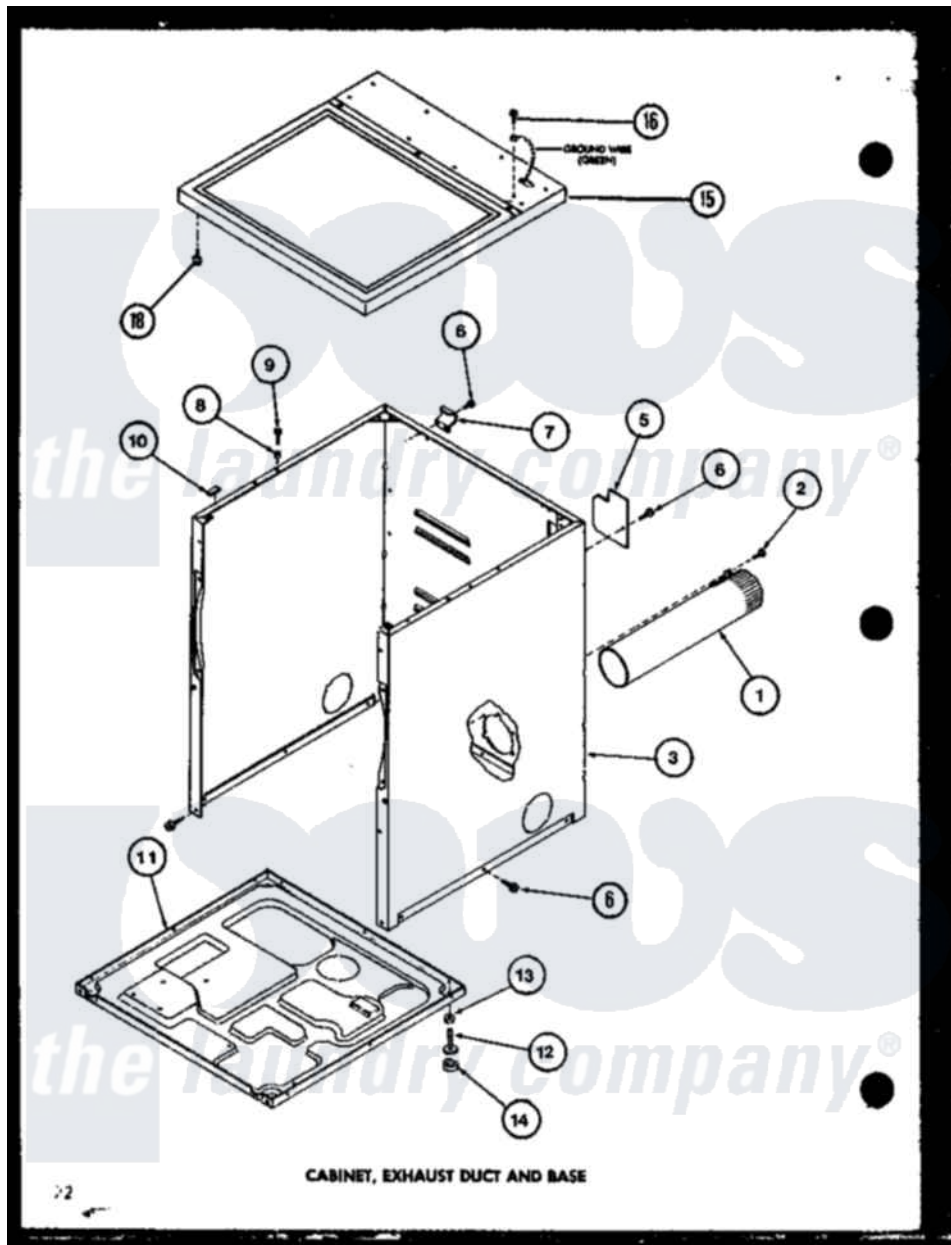

Amana LED302 (BOM: P7762221W) 01 - CABINET

Amana Residential Amana LED302 (BOM: P7762221W) Dryer Parts Parts Diagram 01 - CABINET
 Click on the part number to view part

| Item | Original Part Number | Replaced By | Status | Part Description |
|------|----------------------|-------------------------|---------------|-----------------------------|
| 1 | R0603041 | | Not Available | DUCT, EXHAUST |
| 2 | R0600052 | | Not Available | SCREW, HEX HEAD |
| 3 | R0603118 | | Not Available | CABINET W |
| " | R0603068 | | Not Available | xxxASSY, DRYER CABINET |
| 5 | R0603182 | 60821 | | Access Cover |
| 6 | R0600017 | | Not Available | SCREW |
| 7 | R0605711 | | Not Available | HINGE |
| 8 | R0603524 | 505187 | | Locator, Panel |
| 9 | R0600102 | Y014874 | | Screw, Idler Arm And Sleeve |
| 10 | R0606519 | Y56128 | | Pad, Bumper |
| 11 | R0603183 | 60811 | | Assembly, Base-Complete |
| 12 | R0600051 | Y305086 | | Adjustable Leg And Nut |
| 13 | R0601021 | 62739 | | Nut, Lock |
| 14 | R0606525 | Y314137 | | Foot, Rubber |
| 15 | R0603149 | | Not Available | TOP ASSY W |
| " | R0603148 | | Not Available | TOP, ASSY A |