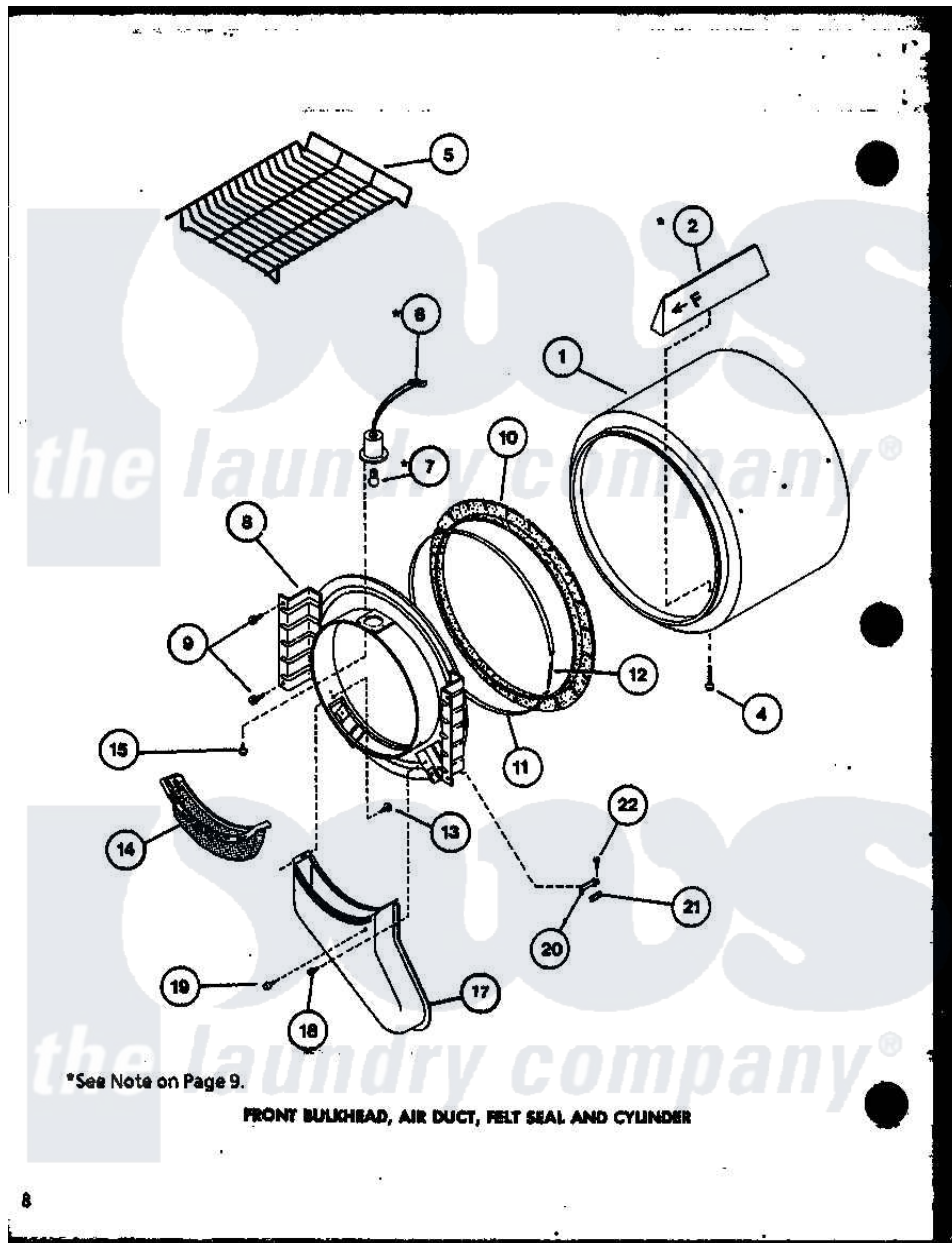

Amana LED302 (BOM: P7762221W) 02 - FRONT BULKHEAD

Amana Residential Amana LED302 (BOM: P7762221W) Dryer Parts Parts Diagram 02 - FRONT BULKHEAD
 Click on the part number to view part

Item	Original Part Number	Replaced By	Status	Part Description
1	R0603176		Not Available	CYLINDER
2	R0605706		Not Available	BAFFLE, CYLINDER LONG
"	R0605707		Not Available	BAFFLE CYLINDER SHORT
4	R0600038		Not Available	SCREW
5	R0603572		Not Available	RACK, DRYING
6	R0605086		Not Available	RECEPTACLE, BULB
7	R0605087	67001316		Bulb, Light
8	R0603152		Not Available	FRONT BULKHEAD A
"	R0603153			Front Bulkhead W/Light White
"	R0603154		Not Available	FRONT BULKHEAD L
"	R0603155		Not Available	FRONT BULKHEAD W
9	R0600017		Not Available	SCREW
10	R0604508	56088		Assembly, Seal
11	R0605555		Not Available	STRAP, SEAL
12	R0605554	52310		Spring
13	R0600052		Not Available	SCREW, HEX HEAD

14	R0603594	61376P	Filter, Lint-White W/Inst.
15	R0600093	31260	Screw, No.8 X 3/8 Ind H
17	R0603595		Not Available AIR DUCT
18	R0600039	489464	Screw
19	R0606523		Not Available BUMPER
20	R0605708	61448	Glide, Cylinder-Rulon F
21	R0604521	58049	Pad, Thin
22	R0600004	W10116760	Screw