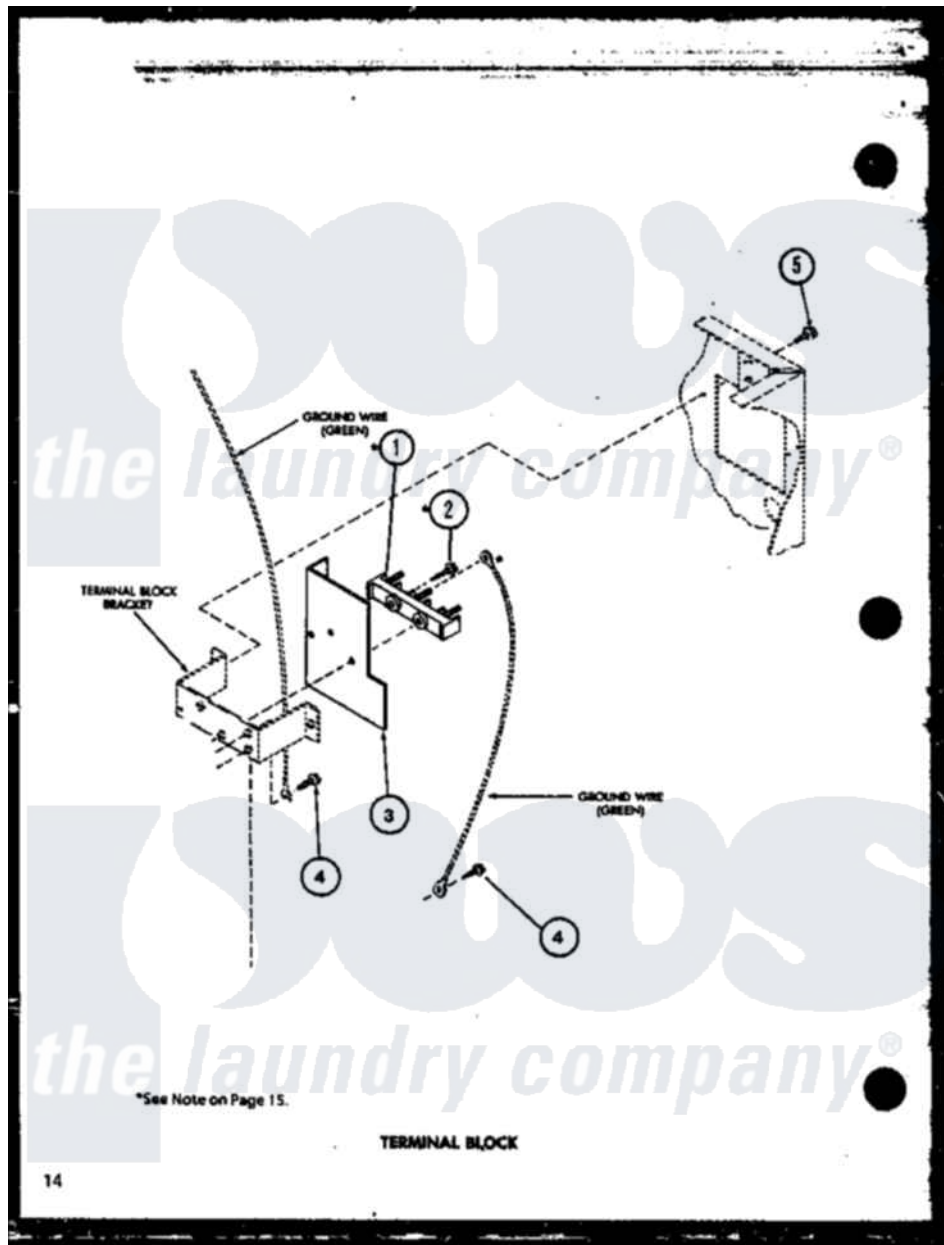

Amana LED302 (BOM: P7762221W) 08 - TERMINAL BLOCK

Amana Residential Amana LED302 (BOM: P7762221W) Dryer Parts Parts Diagram 08 - TERMINAL BLOCK
 Click on the part number to view part

Item	Original Part Number	Replaced By	Status	Part Description
1	R0605086		Not Available	RECEPTACLE, BULB
2	R0600105	501285		Screw, No.12 X 9/16-Pla
3	R0604510		Not Available	SHIELD
4	R0600055	20530		Screw, 10-24 x 3/8 Hex
5	R0600017		Not Available	SCREW