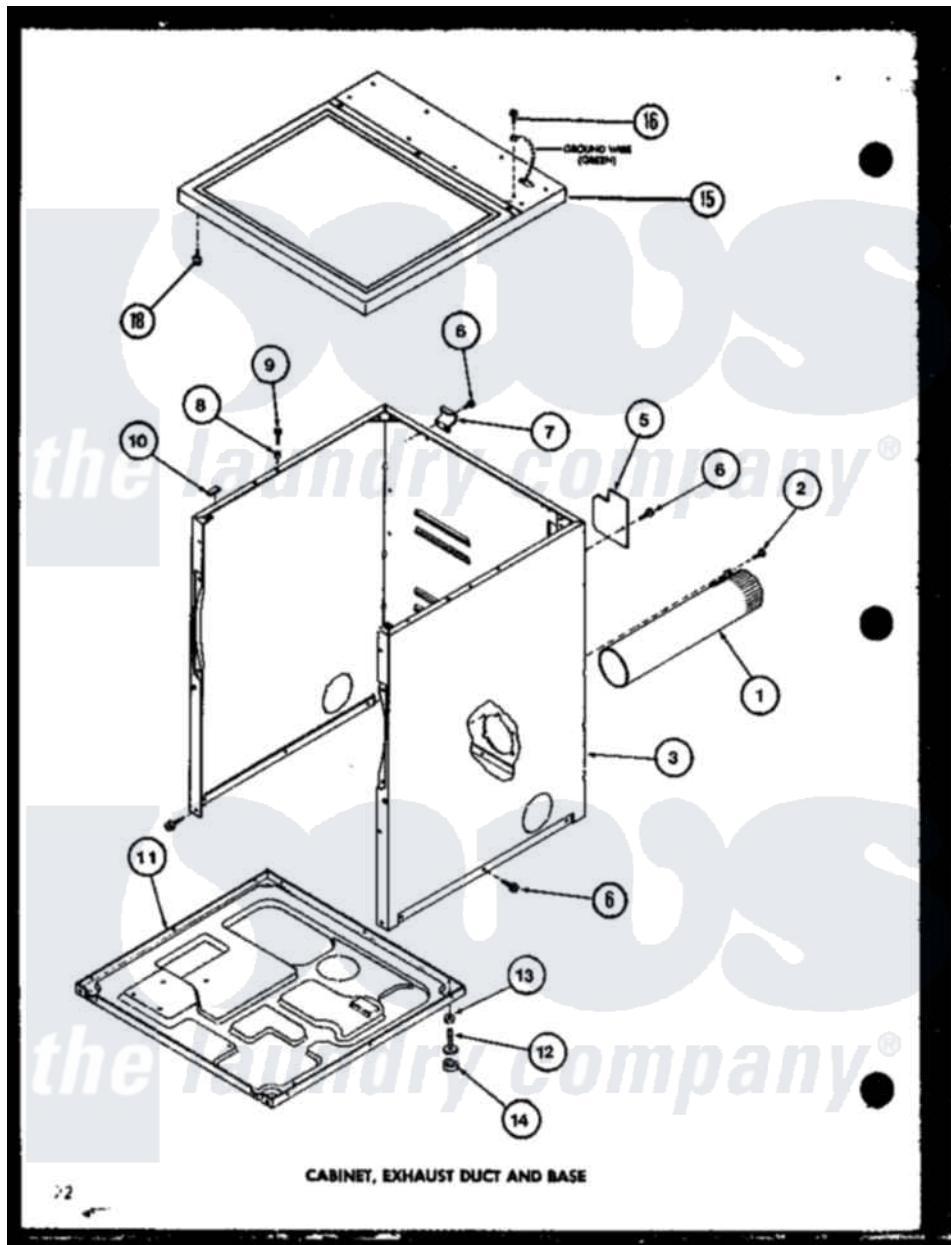

Amana LED302 (BOM: P77622221 W) 01 - CABINET

Amana Residential Amana LED302 (BOM: P77622221 W) Washer Parts Parts Diagram 01 - CABINET
 Click on the part number to view part

Item	Original Part Number	Replaced By	Status	Part Description
1	R0603041		Not Available	DUCT, EXHAUST
2	R0600052		Not Available	SCREW, HEX HEAD
3	R0603118		Not Available	CABINET W
"	R0603068		Not Available	xxxASSY, DRYER CABINET
5	R0603182	60821		Access Cover
6	R0600017		Not Available	SCREW
7	R0605711		Not Available	HINGE
8	R0603524	505187		Locator, Panel
9	R0600102	Y014874		Screw, Idler Arm And Sleeve
10	R0606519	Y56128		Pad, Bumper
11	R0603183	60811		Assembly, Base-Complete
12	R0600051	Y305086		Adjustable Leg And Nut
13	R0601021	62739		Nut, Lock
14	R0606525	Y314137		Foot, Rubber
15	R0603149		Not Available	TOP ASSY W
"	R0603148		Not Available	TOP, ASSY A