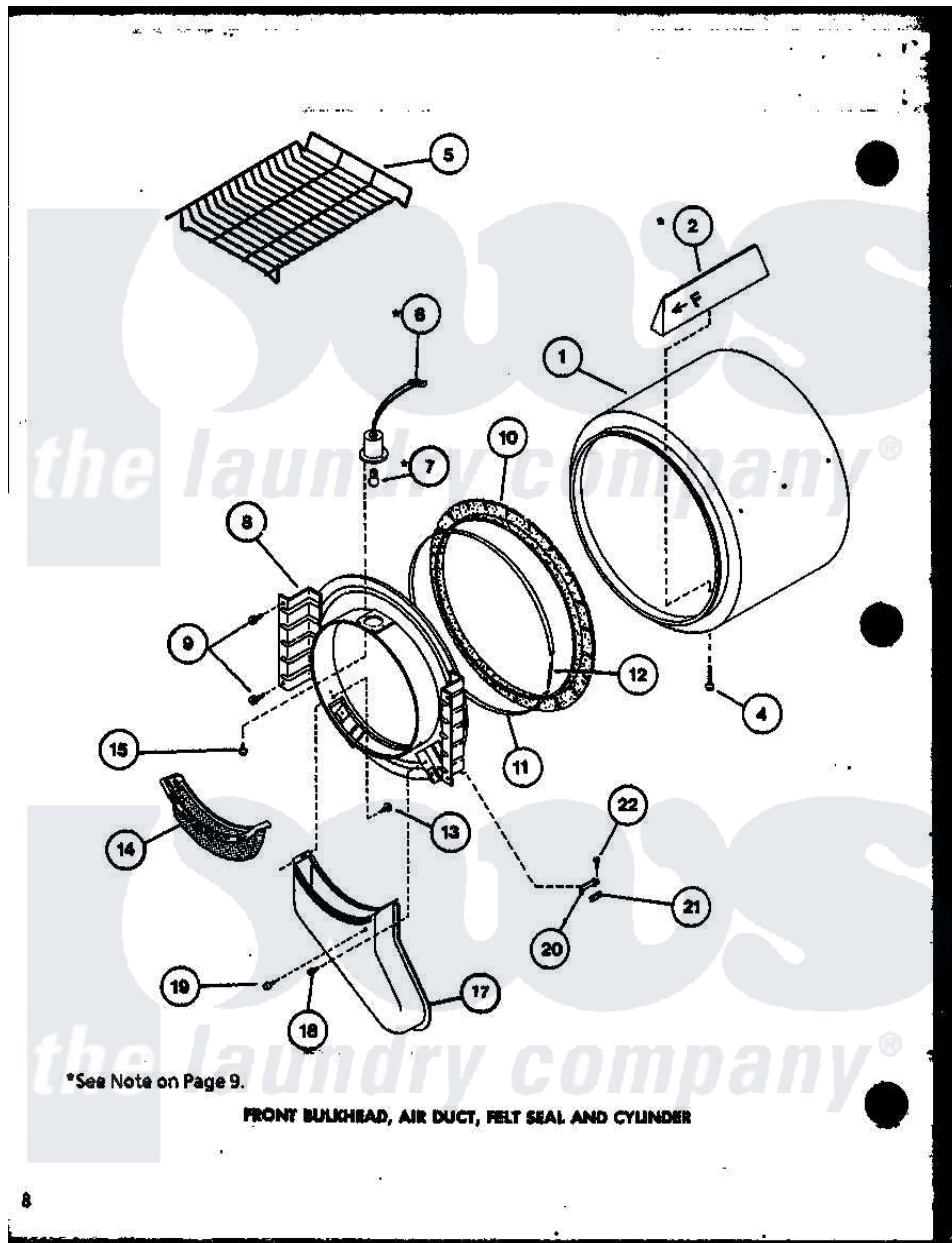

# Amana LED302 (BOM: P77622221 W) 02 - FRONT BULKHEAD

Amana Residential Amana LED302 (BOM: P77622221 W) Washer Parts Parts Diagram 02 - FRONT BULKHEAD  
 Click on the part number to view part

| Item | Original Part Number     | Replaced By              | Status        | Part Description             |
|------|--------------------------|--------------------------|---------------|------------------------------|
| 1    | R0603176                 |                          | Not Available | CYLINDER                     |
| 2    | R0605706                 |                          | Not Available | BAFFLE, CYLINDER LONG        |
| "    | R0605707                 |                          | Not Available | BAFFLE CYLINDER SHORT        |
| 4    | R0600038                 |                          | Not Available | SCREW                        |
| 5    | R0603572                 |                          | Not Available | RACK, DRYING                 |
| 6    | R0605086                 |                          | Not Available | RECEPTACLE, BULB             |
| 7    | R0605087                 | <a href="#">67001316</a> |               | Bulb, Light                  |
| 8    | R0603152                 |                          | Not Available | FRONT BULKHEAD A             |
| "    | <a href="#">R0603153</a> |                          |               | Front Bulkhead W/Light White |
| "    | R0603154                 |                          | Not Available | FRONT BULKHEAD L             |
| "    | R0603155                 |                          | Not Available | FRONT BULKHEAD W             |
| 9    | R0600017                 |                          | Not Available | SCREW                        |
| 10   | R0604508                 | <a href="#">56088</a>    |               | Assembly, Seal               |
| 11   | R0605555                 |                          | Not Available | STRAP, SEAL                  |
| 12   | R0605554                 | <a href="#">52310</a>    |               | Spring                       |
| 13   | R0600052                 |                          | Not Available | SCREW, HEX HEAD              |