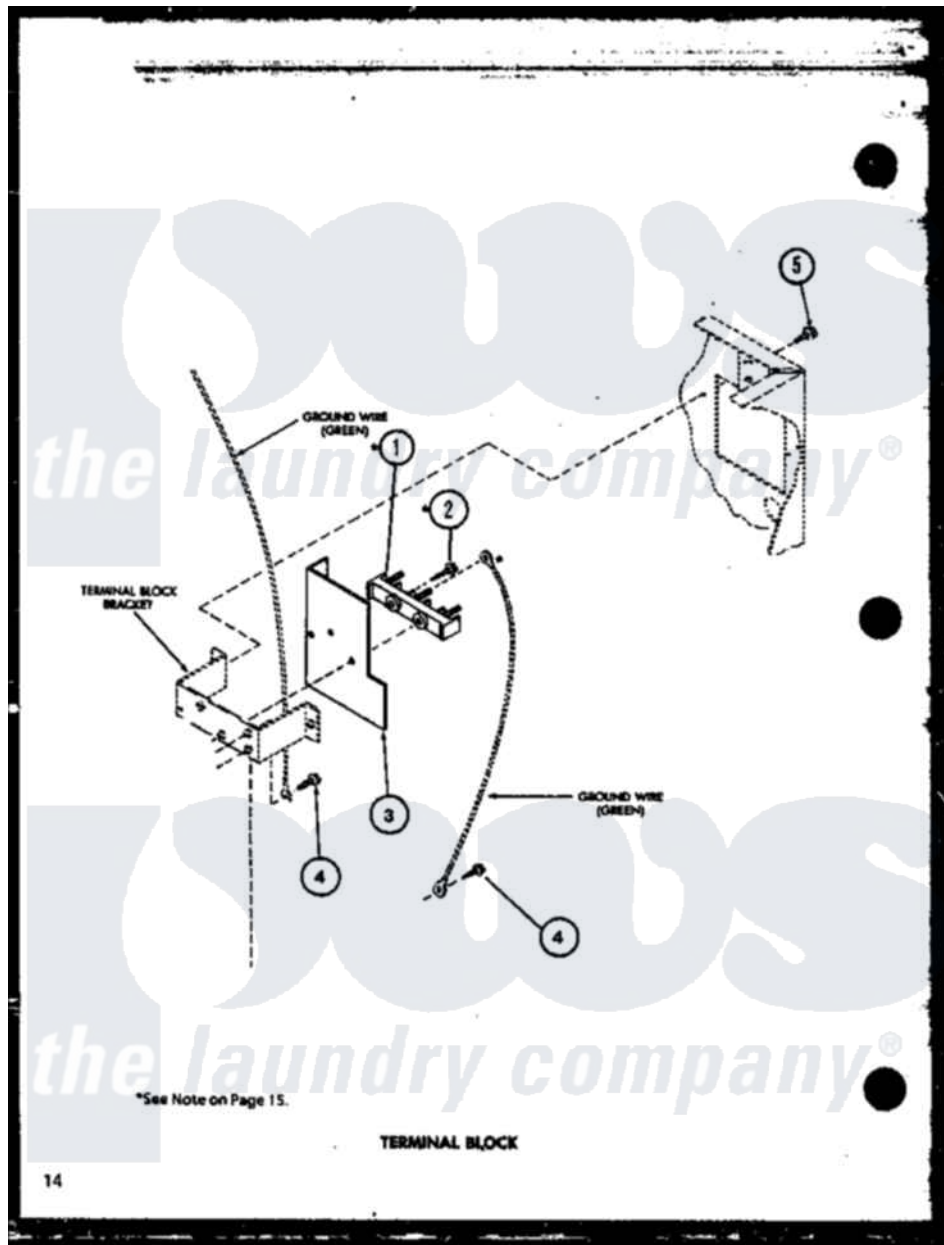

Amana LED302 (BOM: P77622221 W) 08 - TERMINAL BLOCK

Amana Residential Amana LED302 (BOM: P77622221 W) Washer Parts Parts Diagram 08 - TERMINAL BLOCK
 Click on the part number to view part

Item	Original Part Number	Replaced By	Status	Part Description
1	R0605086		Not Available	RECEPTACLE, BULB
2	R0600105	501285		Screw, No.12 X 9/16-Pla
3	R0604510		Not Available	SHIELD
4	R0600055	20530		Screw, 10-24 x 3/8 Hex
5	R0600017		Not Available	SCREW