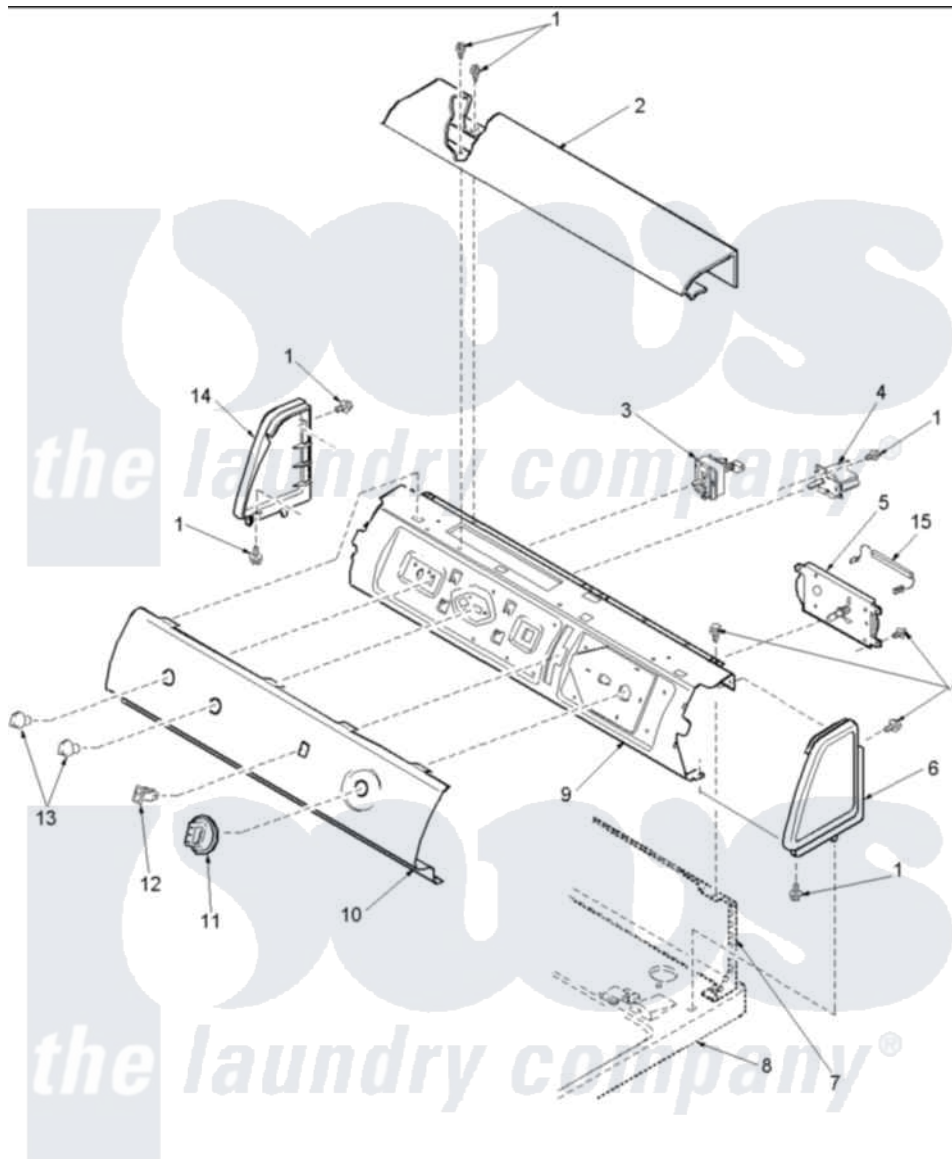

Amana LED32AW (BOM: PLED32AW) 02 - CONTROL PANEL

Amana [Residential Amana LED32AW \(BOM: PLED32AW\) Dryer Parts](#) Parts Diagram 02 - CONTROL PANEL

[Click on the part number to view part](#)

Item	Original Part Number	Replaced By	Status	Part Description
2	503674W			Cover, Top
3	Y503997			Switch, Fabric Selector
4	504102	40070501		Buzzer, Adjustable
5	505475		Not Available	TIMER, 3 CYCLE
6	504008W		Not Available	CAP-END RH
9	503901		Not Available	PANEL,SUPPORT CONTROL (MECH)
10	503593W		Not Available	PANEL, GRAPHIC
11	502220W			Knob, Timer
12	38424W			Switch, Rocker
13	36701W			Knob
14	504009W	40012702W		Endcap
15	504775			Resistor,