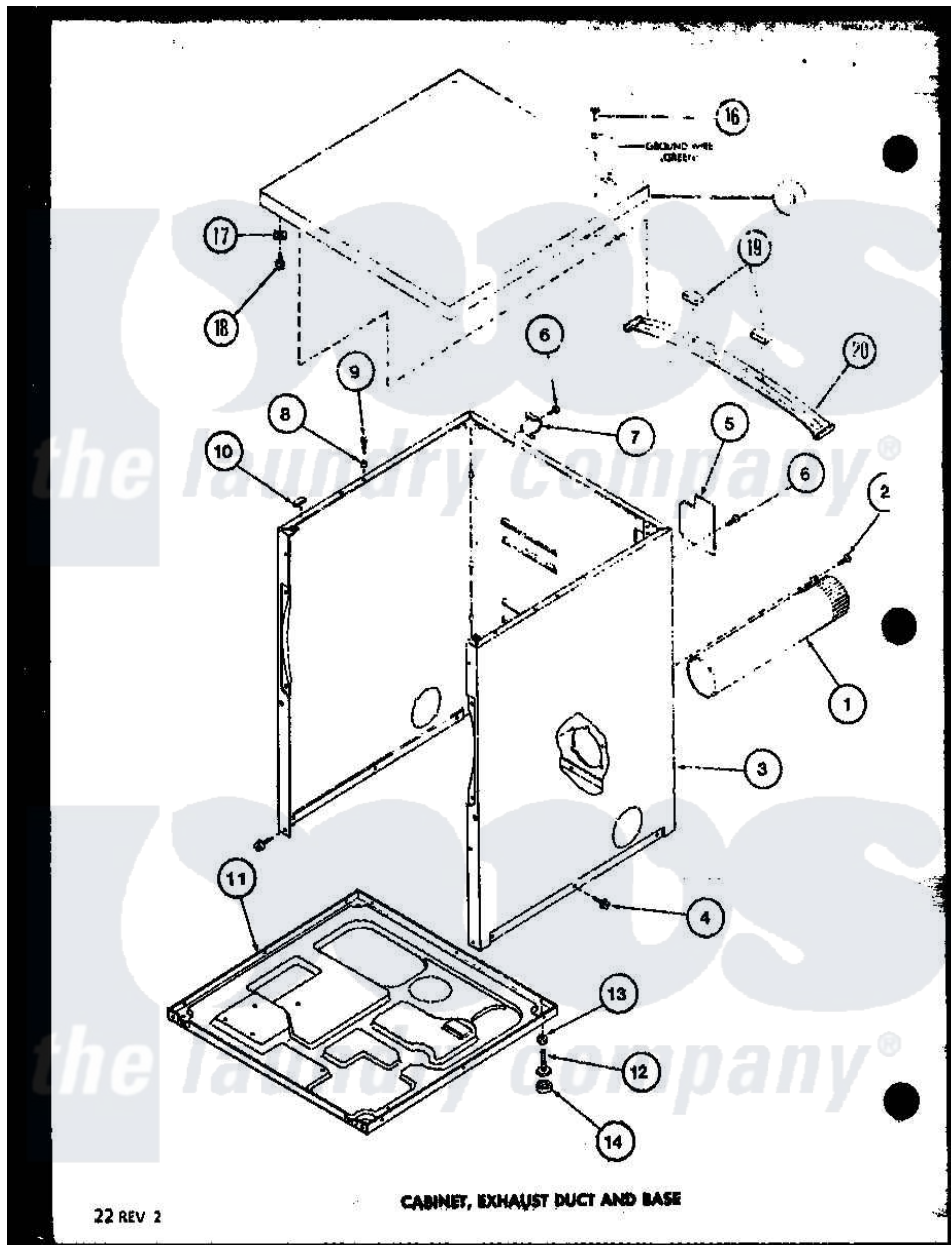

Amana LED450 (BOM: P7762209W) 01 - CABINET

Amana Residential Amana LED450 (BOM: P7762209W) Washer Parts Parts Diagram 01 - CABINET
 Click on the part number to view part

Item	Original Part Number	Replaced By	Status	Part Description
1	R0603041		Not Available	DUCT, EXHAUST
2	R0600052		Not Available	SCREW, HEX HEAD
3	R0603068		Not Available	xxxASSY, DRYER CABINET
"	R0603118		Not Available	CABINET W
4	R0600028	27001200		Screw
5	R0603040	60821		Access Cover
6	R0600017		Not Available	SCREW
7	R0605567		Not Available	HINGE
8	R0603524	505187		Locator, Panel
9	R0600031	Y014874		Screw, Idler Arm And Sleeve
10	R0606519	Y56128		Pad, Bumper
11	R0603028	60811		Assembly, Base-Complete
12	R0600051	Y305086		Adjustable Leg And Nut
13	R0601021	62739		Nut, Lock
14	R0606525	Y314137		Foot, Rubber
15	R0603113		Not Available	CABINET TOP

"	R0603112		Not Available	CABINET TOP
16	R0600055	20530		Screw, 10-24 x 3/8 Hex
17	R0601005	36020		Nut-10-24
18	R0600010		Not Available	SCREW
19	R0606520		Not Available	PAD
20	R0605550		Not Available	BRACE