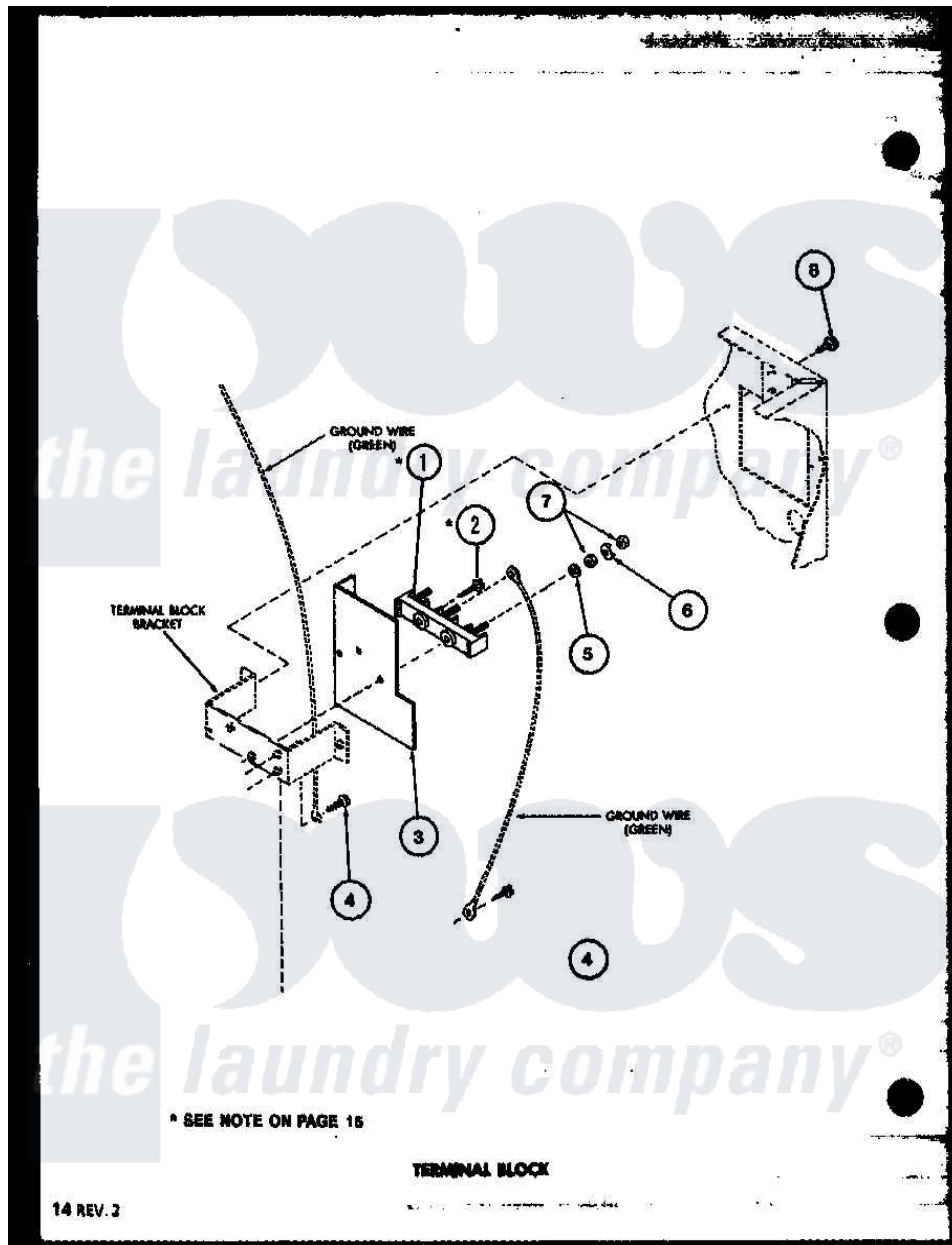

Amana LED450 (BOM: P7762209W) 09 - TERMINAL BLOCK

Amana Residential Amana LED450 (BOM: P7762209W) Washer Parts Diagram 09 - TERMINAL BLOCK

[Click on the part number to view part](#)

Item	Original Part Number	Replaced By	Status	Part Description
1	R0610057	33001244		Block, Terminal
2	R0600038		Not Available	SCREW
3	R0604510		Not Available	SHIELD
4	R0600028	27001200		Screw
5	R0600530		Not Available	WASHER
6	R0600527		Not Available	WASHER
7	R0601022		Not Available	NUT
8	R0600017		Not Available	SCREW