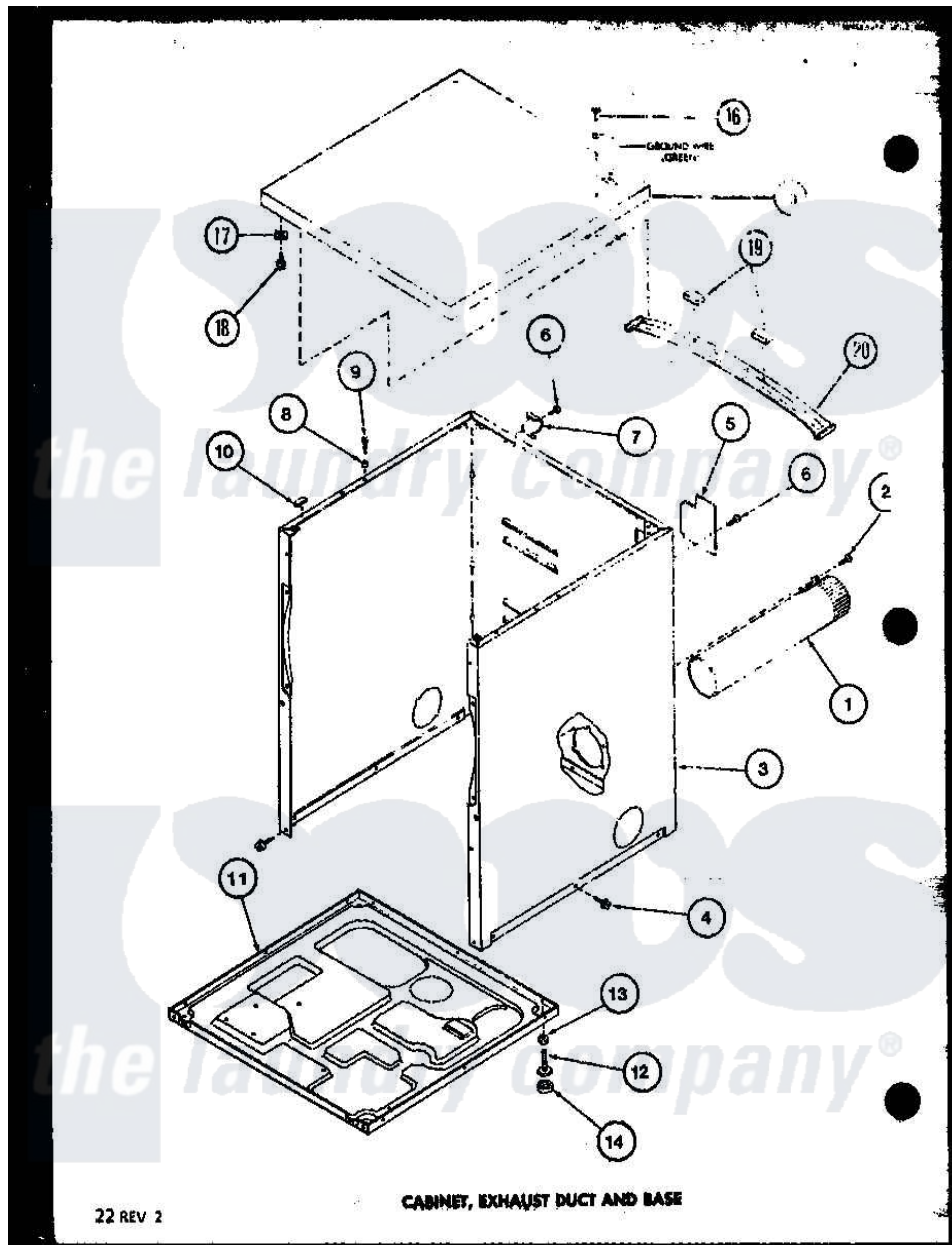

Amana LED450 (BOM: P7762213W) 01 - CABINET

Amana Residential Amana LED450 (BOM: P7762213W) Washer Parts Parts Diagram 01 - CABINET
 Click on the part number to view part

Item	Original Part Number	Replaced By	Status	Part Description
1	R0603041		Not Available	DUCT, EXHAUST
2	R0600052		Not Available	SCREW, HEX HEAD
3	R0603068		Not Available	xxxASSY, DRYER CABINET
"	R0603118		Not Available	CABINET W
4	R0600028	27001200		Screw
5	R0603040	60821		Access Cover
6	R0600017		Not Available	SCREW
7	R0605567		Not Available	HINGE
8	R0603524	505187		Locator, Panel
9	R0600031	Y014874		Screw, Idler Arm And Sleeve
10	R0606519	Y56128		Pad, Bumper
11	R0603028	60811		Assembly, Base-Complete
12	R0600051	Y305086		Adjustable Leg And Nut
13	R0601021	62739		Nut, Lock
14	R0606525	Y314137		Foot, Rubber
15	R0603149		Not Available	TOP ASSY W

"	R0603148		Not Available	TOP, ASSY A
16	R0600055	20530		Screw, 10-24 x 3/8 Hex
17	R0601005	36020		Nut-10-24
18	R0600010		Not Available	SCREW
19	R0606520		Not Available	PAD
20	R0605550		Not Available	BRACE