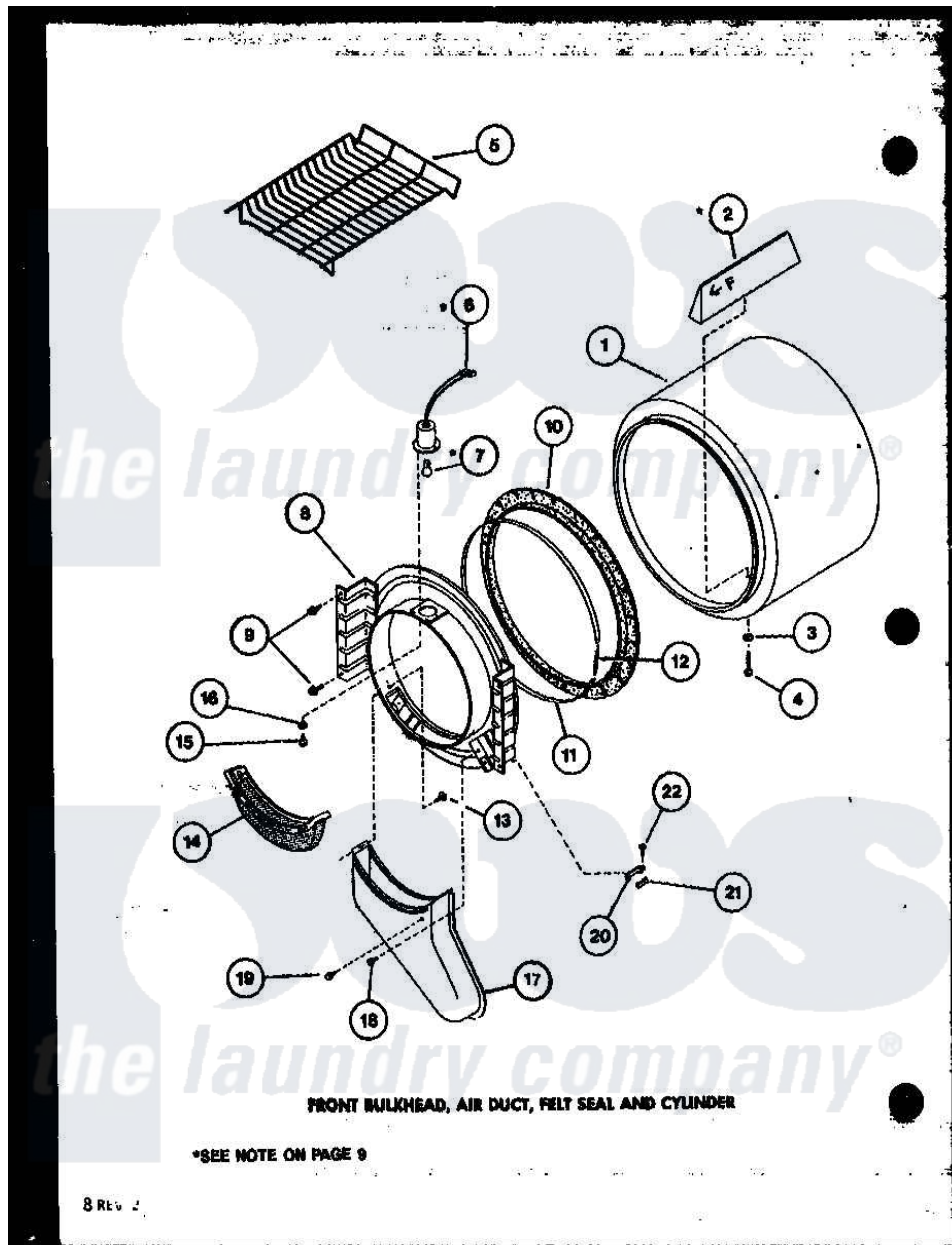

Amana LED450 (BOM: P7762213W) 02 - FRONT BULKHEAD

Amana Residential Amana LED450 (BOM: P7762213W) Washer Parts Parts Diagram 02 - FRONT BULKHEAD
 Click on the part number to view part

Item	Original Part Number	Replaced By	Status	Part Description
1	R0603031		Not Available	ASSY,CYLINDER PACK
2	R0605553		Not Available	BAFFLE
3	R0600524	M0270519		Washer
4	R0600038		Not Available	SCREW
5	R0603572		Not Available	RACK, DRYING
6	R0605012		Not Available	RECEPTACLE, BULB
7	R0612001	31001575		Bulb, Cylinder Light
8	R0603153			Front Bulkhead W/Light White
"	R0603152		Not Available	FRONT BULKHEAD A
9	R0600017		Not Available	SCREW
10	R0604508	56088		Assembly, Seal
11	R0605555		Not Available	STRAP, SEAL
12	R0605554	52310		Spring
13	R0600036	489464		Screw
14	R0603578	61376P		Filter, Lint-White W/Inst.
15	R0600047		Not Available	SCREW

16	R0600525	Not Available	LOCKWASHER
17	R0603531	Not Available	AIR DUCT
18	R0600039	489464	Screw
19	R0606523	Not Available	BUMPER
20	R0605556	61448	Glide, Cylinder-Rulon F
21	R0604507	510189	Pad Felt
22	R0600033	489464	Screw