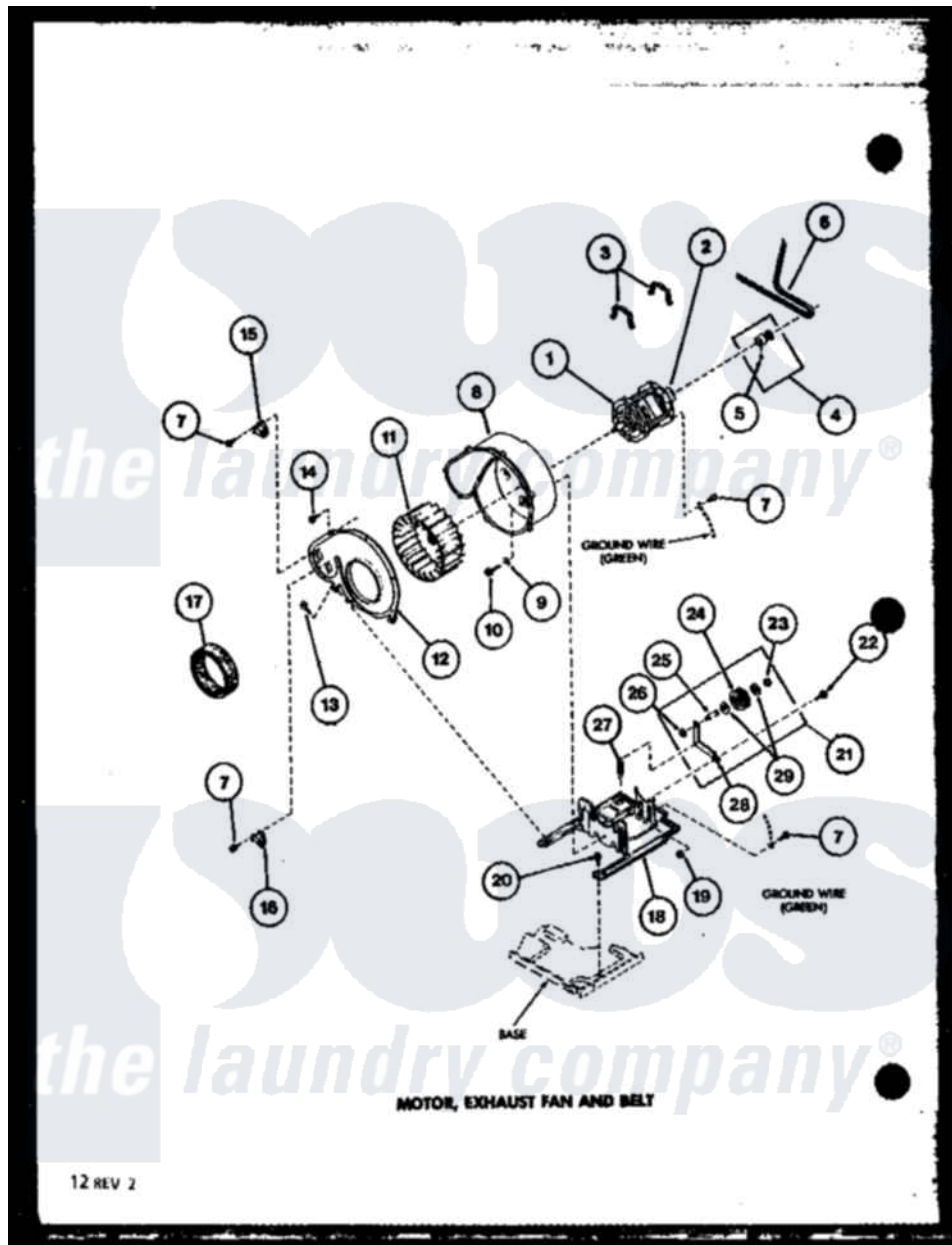

Amana LED450 (BOM: P7762213W) 05 - MOTOR

Amana Residential Amana LED450 (BOM: P7762213W) Washer Parts Parts Diagram 05 - MOTOR
 Click on the part number to view part

Item	Original Part Number	Replaced By	Status	Part Description
1	R0607005	915P3		Motor-Drve
2	R0602516			Motor Switch
"	R0602517		Not Available	SWITCH
"	R0602533		Not Available	MOTOR SWITCH
3	R0601526	660658		Clamp, Motor Mounting 343481 685441
4	R0610059		Not Available	KIT,PULLEY & SETSCREW
5	R0600042		Not Available	SET SCREW
6	R0606549	40111201		Belt, Cylinder
7	R0600033	489464		Screw
8	R0603034	56020		Housing, Blower
9	R0600529	20176		Washer, .2656 ID x 9/16 OD
10	R0600028	27001200		Screw
11	R0603532	510139P		Assembly Blower Fan Package
12	R0603033		Not Available	HSG COVER
13	R0600001	W10116760		Screw

14	R0600004	W10116760		Screw
15	R0611001	56410		Thermostat
16	R0611002		Not Available	THERMOSTAT
17	R0604509		Not Available	FELT SEAL
18	R0605562	503613		Mount, Motor
19	R0601011	27001225		Nut, Jam Mid Lock 1/4-20
20	R0600017		Not Available	SCREW
21	R0610019	56170P		Assembly- Idle
22	R0600043		Not Available	SCREW
23	R0601527	23748		Ring, Retaining
24	R0609504	Y54414		Assembly, Wheel And Bearing
25	R0605560	56461		Shaft
26	R0601009	358160		Nut
27	R0605563	56076		Spring, Idler
28	R0605561		Not Available	LEVER, IDLER
29	R0600526	52549		Washer, 501 ID X3/4 Odx