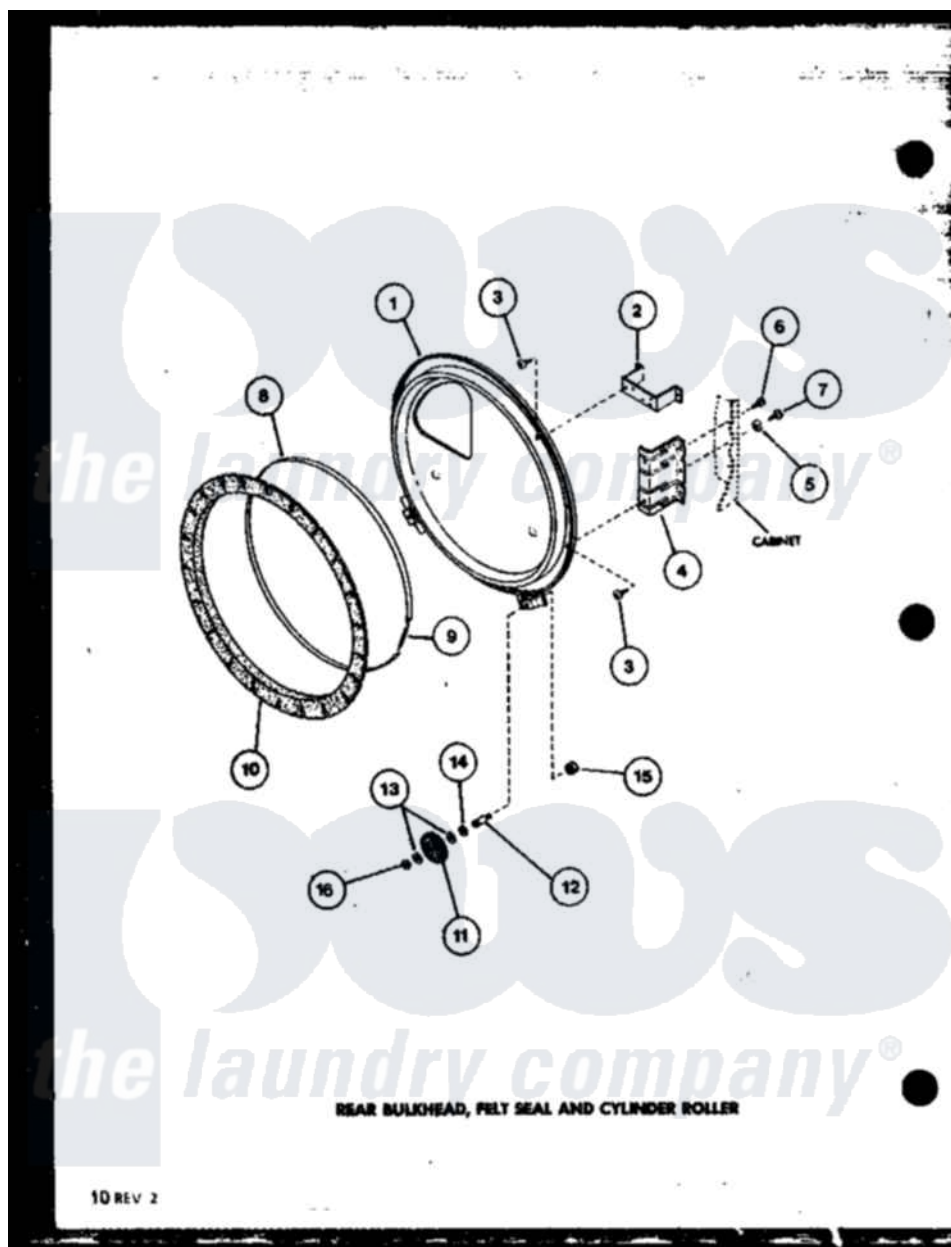

# Amana LED450 (BOM: P7762213W) 08 - REAR BULKHEAD

Amana Residential Amana LED450 (BOM: P7762213W) Washer Parts Parts Diagram 08 - REAR BULKHEAD  
 Click on the part number to view part

Item	Original Part Number	Replaced By	Status	Part Description
1	R0603117		Not Available	ASSY,REAR BULKHEAD
2	R0605558	<a href="#">60823P</a>		Bracket, Terminal Block
3	R0600041		Not Available	SCREW
4	R0605557		Not Available	BRACKET
5	R0600527		Not Available	WASHER
6	R0600017		Not Available	SCREW
7	R0600040		Not Available	SCREW
8	R0605555		Not Available	STRAP, SEAL
9	R0605554	<a href="#">52310</a>		Spring
10	R0604508	<a href="#">56088</a>		Assembly, Seal
11	R0605559	<a href="#">62649P</a>		Roller- CY
12	R0605560	<a href="#">56461</a>		Shaft
13	R0600526	<a href="#">52549</a>		Washer, 501 ID X3/4 Odx
14	R0600528		Not Available	THRUST WASHER
15	R0601009	<a href="#">358160</a>		Nut
16	R0601527	<a href="#">23748</a>		Ring, Retaining