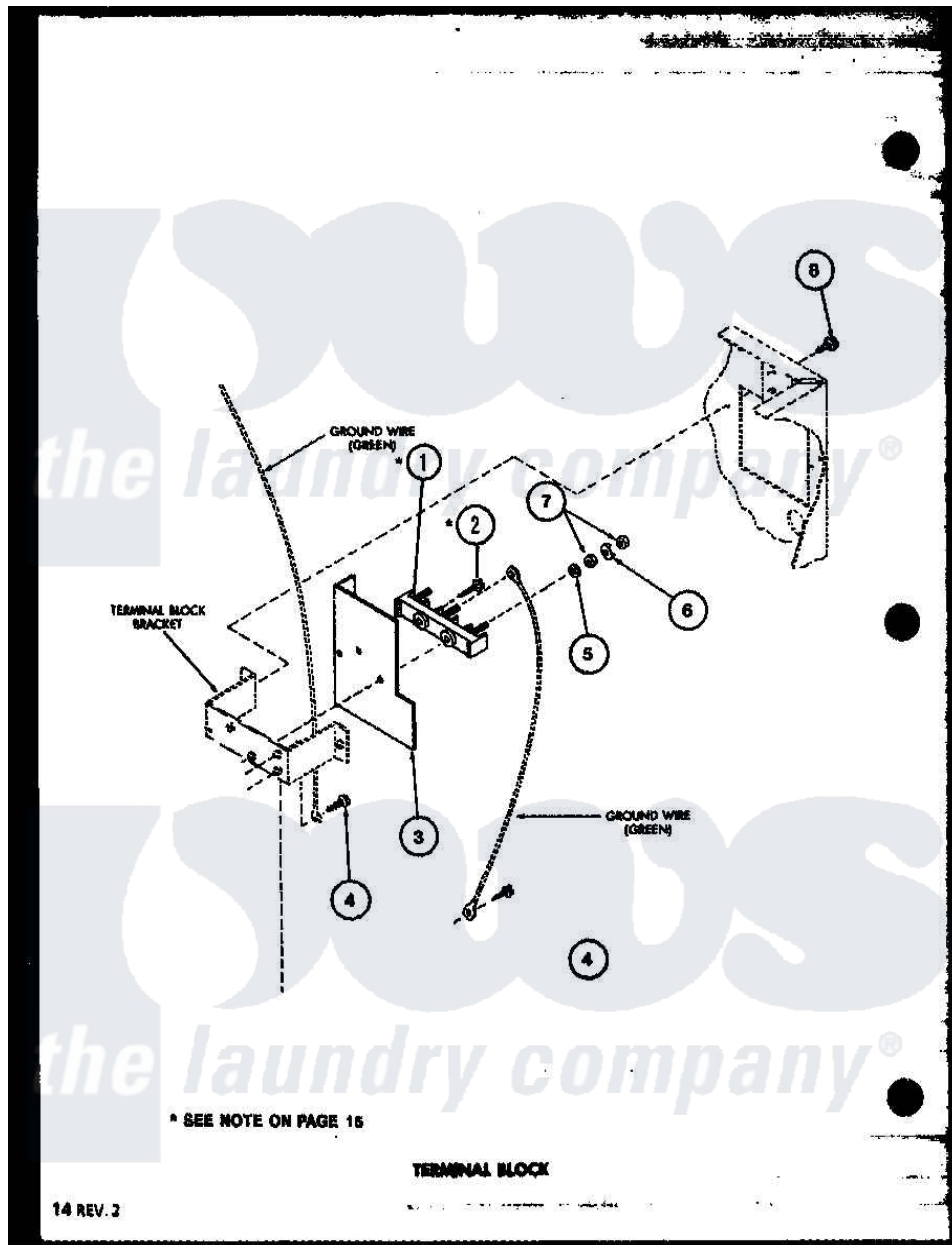

Amana LED450 (BOM: P7762213W) 09 - TERMINAL BLOCK

Amana Residential Amana LED450 (BOM: P7762213W) Washer Parts Parts Diagram 09 - TERMINAL BLOCK

[Click on the part number to view part](#)

Item	Original Part Number	Replaced By	Status	Part Description
1	R0610057	<a href="#">33001244</a>		Block, Terminal
2	R0600038		Not Available	SCREW
3	R0604510		Not Available	SHIELD
4	R0600028	<a href="#">27001200</a>		Screw
5	R0600530		Not Available	WASHER
6	R0600527		Not Available	WASHER
7	R0601022		Not Available	NUT
8	R0600017		Not Available	SCREW