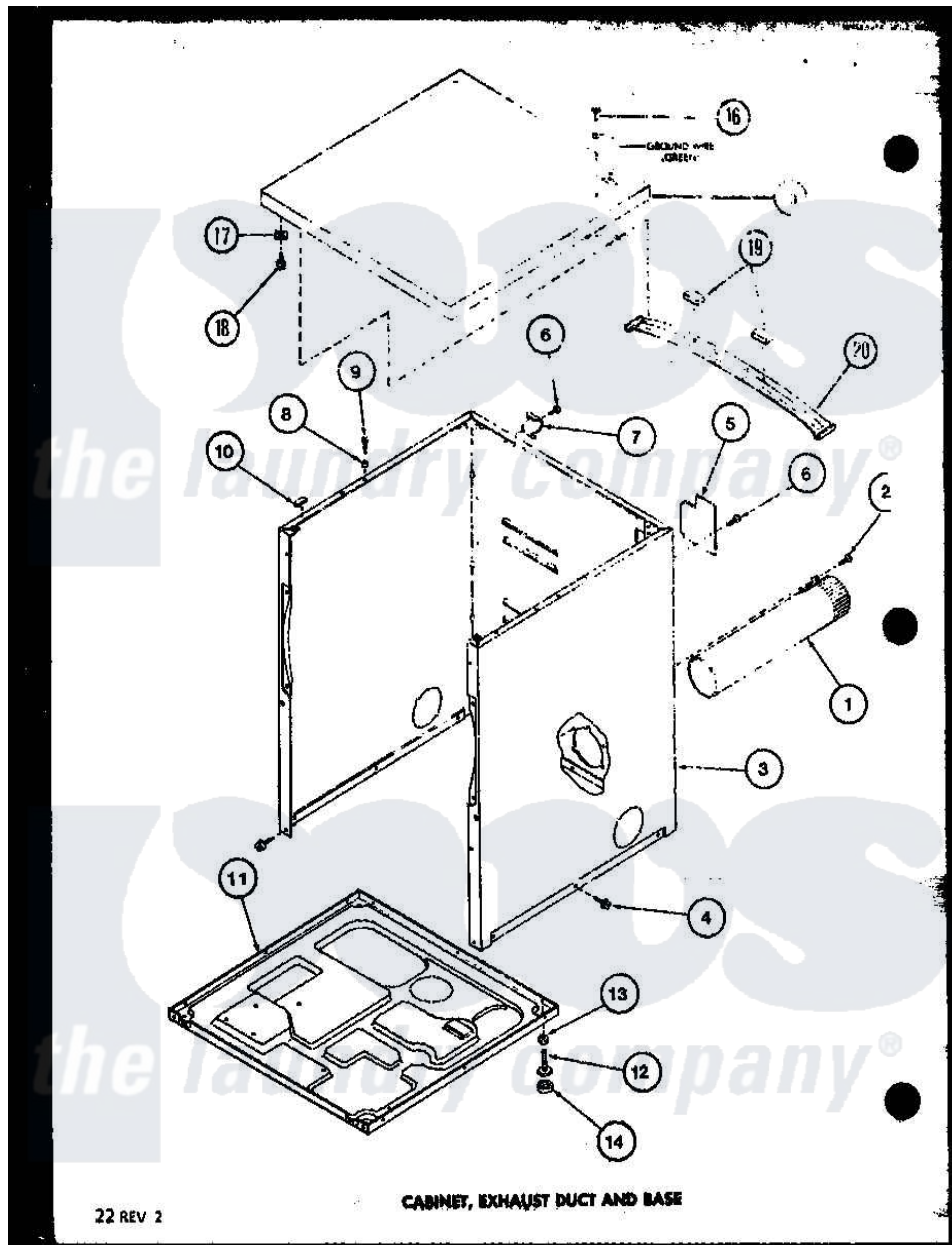

Amana LED450 (BOM: P7762233W) 01 - CABINET

Amana Residential Amana LED450 (BOM: P7762233W) Dryer Parts Parts Diagram 01 - CABINET  
 Click on the part number to view part

Item	Original Part Number	Replaced By	Status	Part Description
1	R0603041		Not Available	DUCT, EXHAUST
2	R0600052		Not Available	SCREW, HEX HEAD
3	R0603068		Not Available	xxxASSY, DRYER CABINET
"	R0603118		Not Available	CABINET W
4	R0600028	<a href="#">27001200</a>		Screw
5	R0603040	<a href="#">60821</a>		Access Cover
6	R0600017		Not Available	SCREW
7	R0605567		Not Available	HINGE
8	R0603524	<a href="#">505187</a>		Locator, Panel
9	R0600031	<a href="#">Y014874</a>		Screw, Idler Arm And Sleeve
10	R0606519	<a href="#">Y56128</a>		Pad, Bumper
11	R0603028	<a href="#">60811</a>		Assembly, Base-Complete
12	R0600051	<a href="#">Y305086</a>		Adjustable Leg And Nut
13	R0601021	<a href="#">62739</a>		Nut, Lock
14	R0606525	<a href="#">Y314137</a>		Foot, Rubber
15	R0603149		Not Available	TOP ASSY W

"	R0603148		Not Available	TOP, ASSY A
16	R0600055	<a href="#">20530</a>		Screw, 10-24 x 3/8 Hex
17	R0601005	<a href="#">36020</a>		Nut-10-24
18	R0600010		Not Available	SCREW
19	R0606520		Not Available	PAD
20	R0605550		Not Available	BRACE