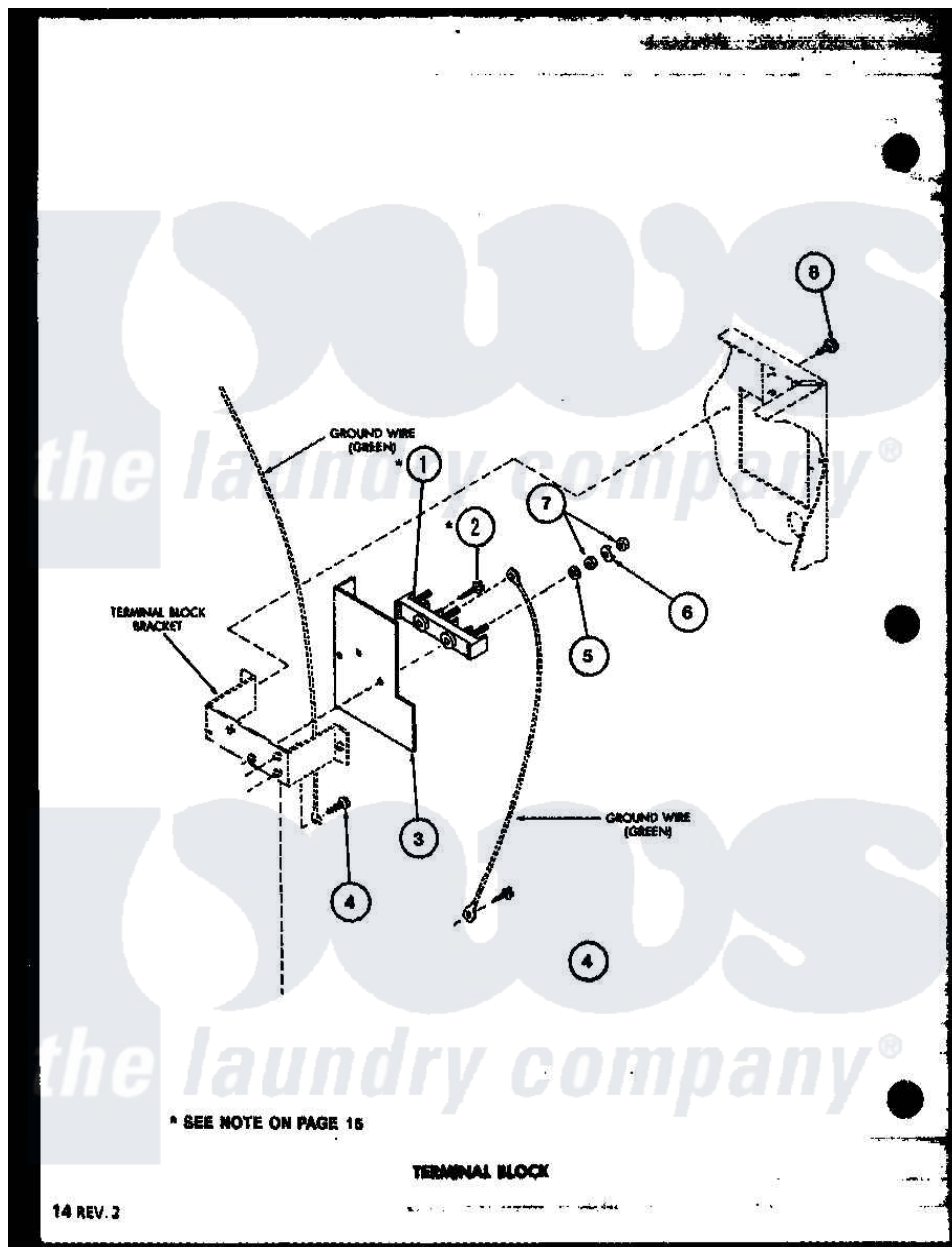

Amana LED450 (BOM: P7762233W) 09 - TERMINAL BLOCK

Amana Residential Amana LED450 (BOM: P7762233W) Dryer Parts Parts Diagram 09 - TERMINAL BLOCK  
 Click on the part number to view part

Item	Original Part Number	Replaced By	Status	Part Description
1	R0605088		Not Available	TERMINAL BLOCK
2	R0600038		Not Available	SCREW
3	R0604510		Not Available	SHIELD
4	R0600028	<a href="#">27001200</a>		Screw
8	R0600017		Not Available	SCREW