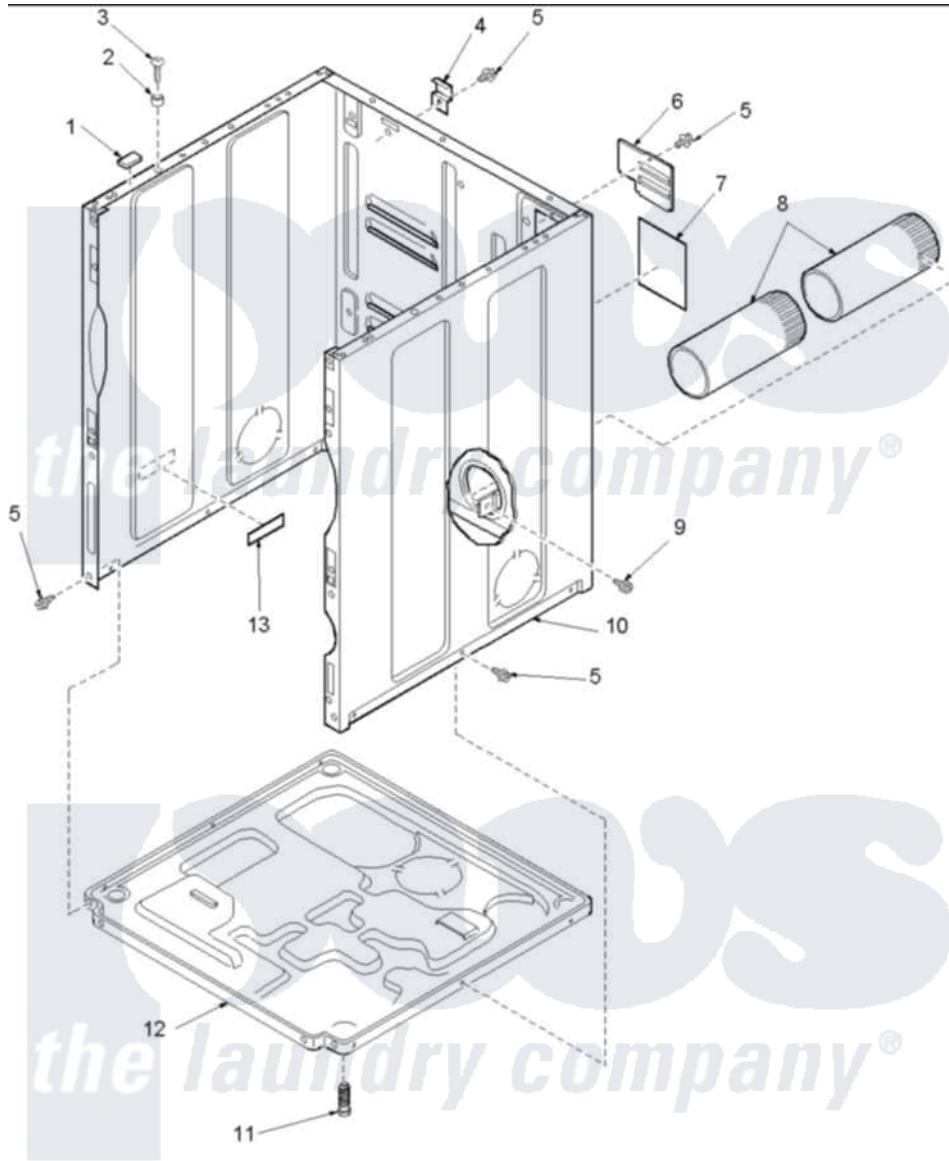

Amana LED57AW (BOM: PLED57AW) 01 - CABINET AND BASE

Amana Residential Amana LED57AW (BOM: PLED57AW) Dryer Parts Parts Diagram 01 - CABINET AND BASE
 Click on the part number to view part

Item	Original Part Number	Replaced By	Status	Part Description
1	Y56128			Pad, Bumper
2	505187			Locator, Panel
3	32671	Y014874		Screw, Idler Arm And Sleeve
4	500003			Hinge, Top
6	500114	510903		Plate Access Panel
7	501289		Not Available	(ELECTRIC MODELS)
8	505518			Duct, Exhaust
9	503688			Screw, 10B-16 X .34 I
10	501688W	37001284		Cabinet As Pack
11	Y500101			Leg, Leveling
12	500070			Base, Dryer
13	61294		Not Available	(ELECTRIC MODELS)