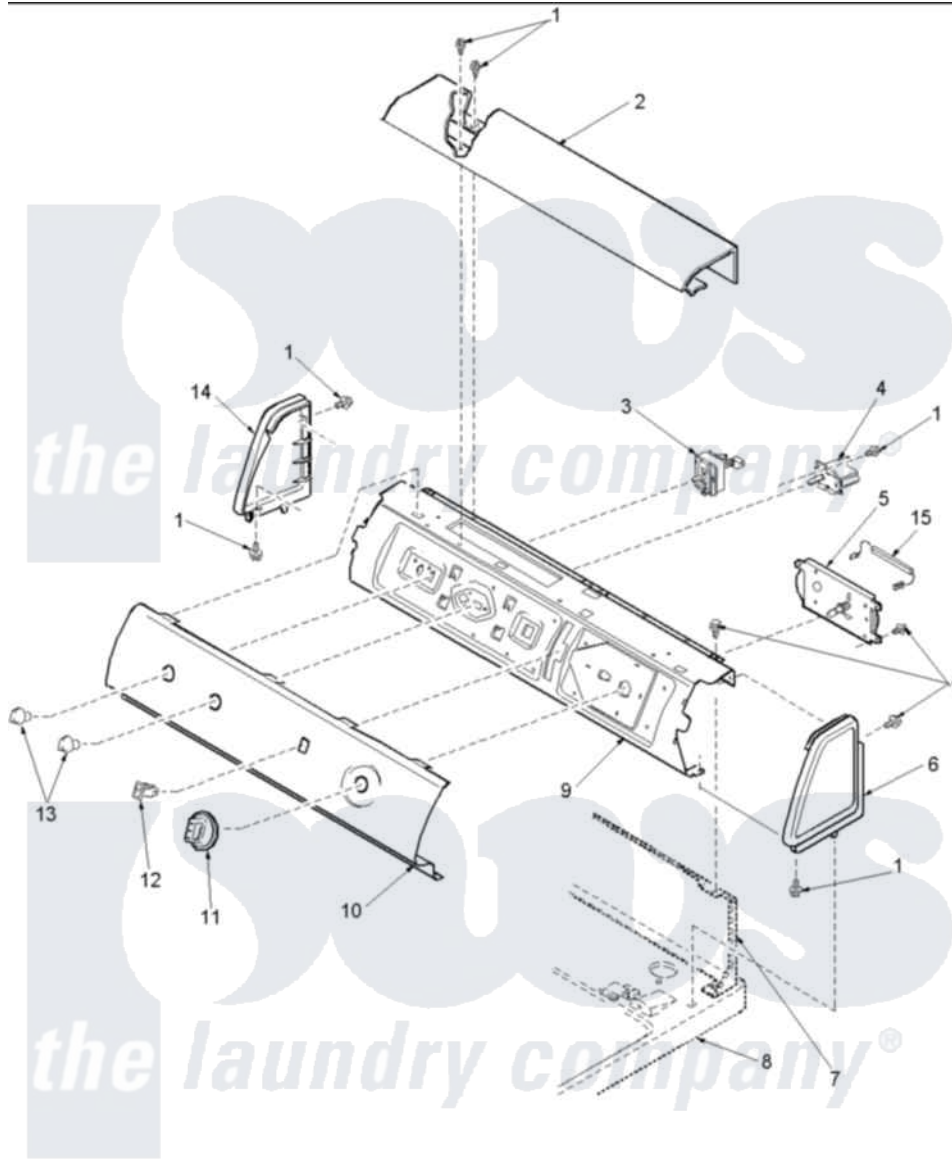

# Amana LED57AW (BOM: PLED57AW) 02 - CONTROL PANEL

Amana Residential Amana LED57AW (BOM: PLED57AW) Dryer Parts Parts Diagram 02 - CONTROL PANEL  
 Click on the part number to view part

Item	Original Part Number	Replaced By	Status	Part Description
2	<a href="#">503674W</a>			Cover, Top
3	<a href="#">Y503995</a>			Switch, Fabric Selector
4	504102	<a href="#">40070501</a>		Buzzer, Adjustable
5	505474	<a href="#">505474P</a>		Timer
6	504008W		Not Available	CAP-END RH
9	503901		Not Available	PANEL,SUPPORT CONTROL (MECH)
10	503787W		Not Available	PANEL, GRAPHIC
11	<a href="#">502220W</a>			Knob, Timer
13	<a href="#">36701W</a>			Knob
14	504009W	<a href="#">40012702W</a>		Endcap
15	<a href="#">504775</a>			Resistor,