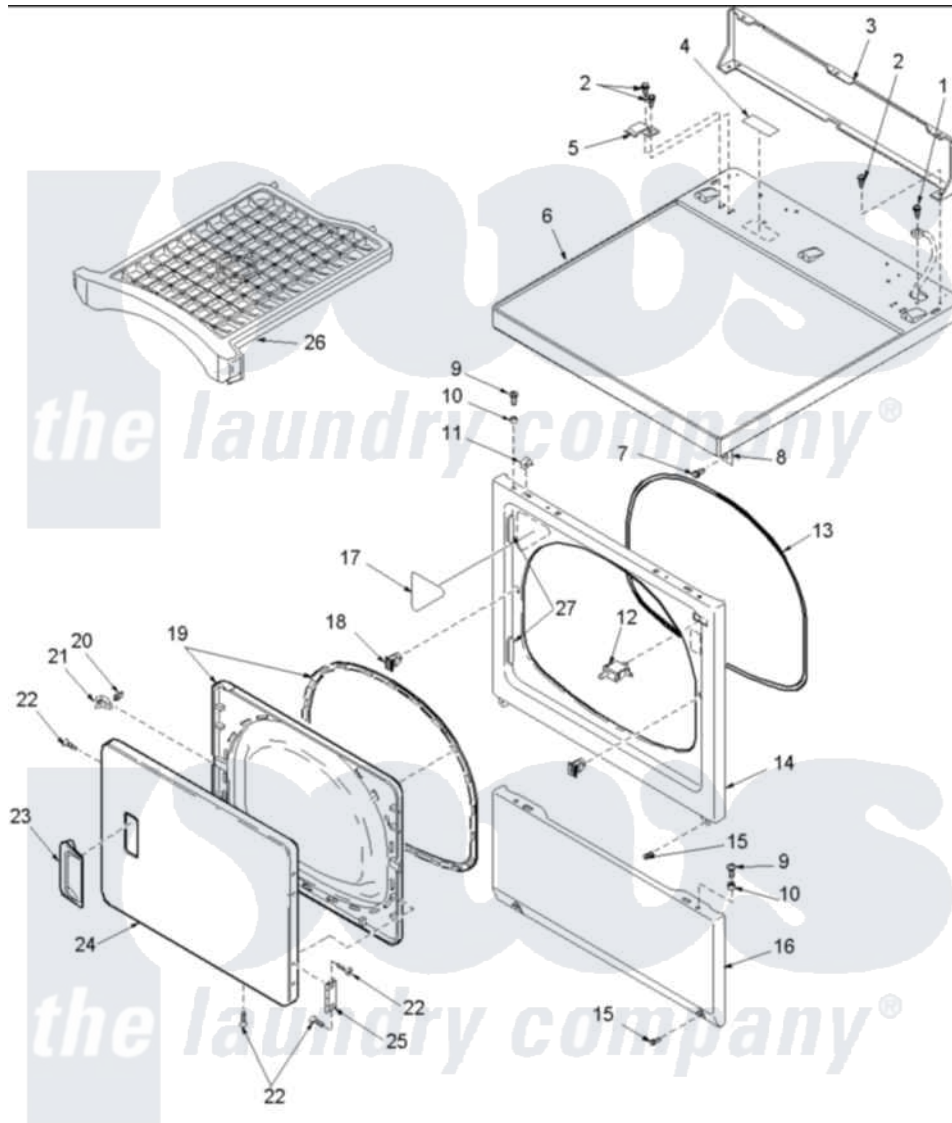

# Amana LED57AW (BOM: PLED57AW) 03 - DOOR AND FRONT, ACCESS, AND TOP PANELS

Amana [Residential Amana LED57AW \(BOM: PLED57AW\) Dryer Parts](#) Parts Diagram 03 - DOOR AND FRONT, ACCESS, AND TOP PANELS  
 Click on the part number to view part

Item	Original Part Number	Replaced By	Status	Part Description
1	<a href="#">503688</a>			Screw, 10B-16 X .34 I
2	501086	<a href="#">90767</a>		Screw, 8A X 3/8 HeX Washer Head Tapping
3	500343		Not Available	PANEL,BACK(HOME HOOD)
4	24903R4		Not Available	STICKER
5	<a href="#">Y503876</a>			Clip, Hold Down
6	500085W	<a href="#">37001027</a>		Panel, Top
7	503661	<a href="#">27001200</a>		Screw
8	500084	<a href="#">40130801</a>		Bracket, Top Mount
9	32671	<a href="#">Y014874</a>		Screw, Idler Arm And Sleeve
10	<a href="#">505187</a>			Locator, Panel
11	56080	<a href="#">22001650</a>		Fastener, Spring
12	Y504570	<a href="#">W10169313</a>		Switch-Dor
13	504005	<a href="#">511056</a>		Seal Front Panel
14	503639W	<a href="#">503656WP</a>		Panel, Front

15	503661	<a href="#">27001200</a>	Screw
16	503648W	<a href="#">40045301WP</a>	Panel, Access
17	500281	Not Available	STICKER
18	54660	<a href="#">LA-1003</a>	Door Catch Kit
19	503643W	<a href="#">37001028</a>	Seal And Liner, Assembly
20	500039	<a href="#">510181</a>	Strike Doormetal
21	500223	<a href="#">40116201</a>	Bracket, Door Strike
23	503646W	<a href="#">R9800012</a>	Pull, Door
24	503642W	<a href="#">12002136</a>	Door Handle
25	<a href="#">Y503676</a>		Hinge, Door And Top
26	Y504105	<a href="#">Y504105A</a>	Rack-Dry
27	<a href="#">503126</a>		Plug, Hinge Hole