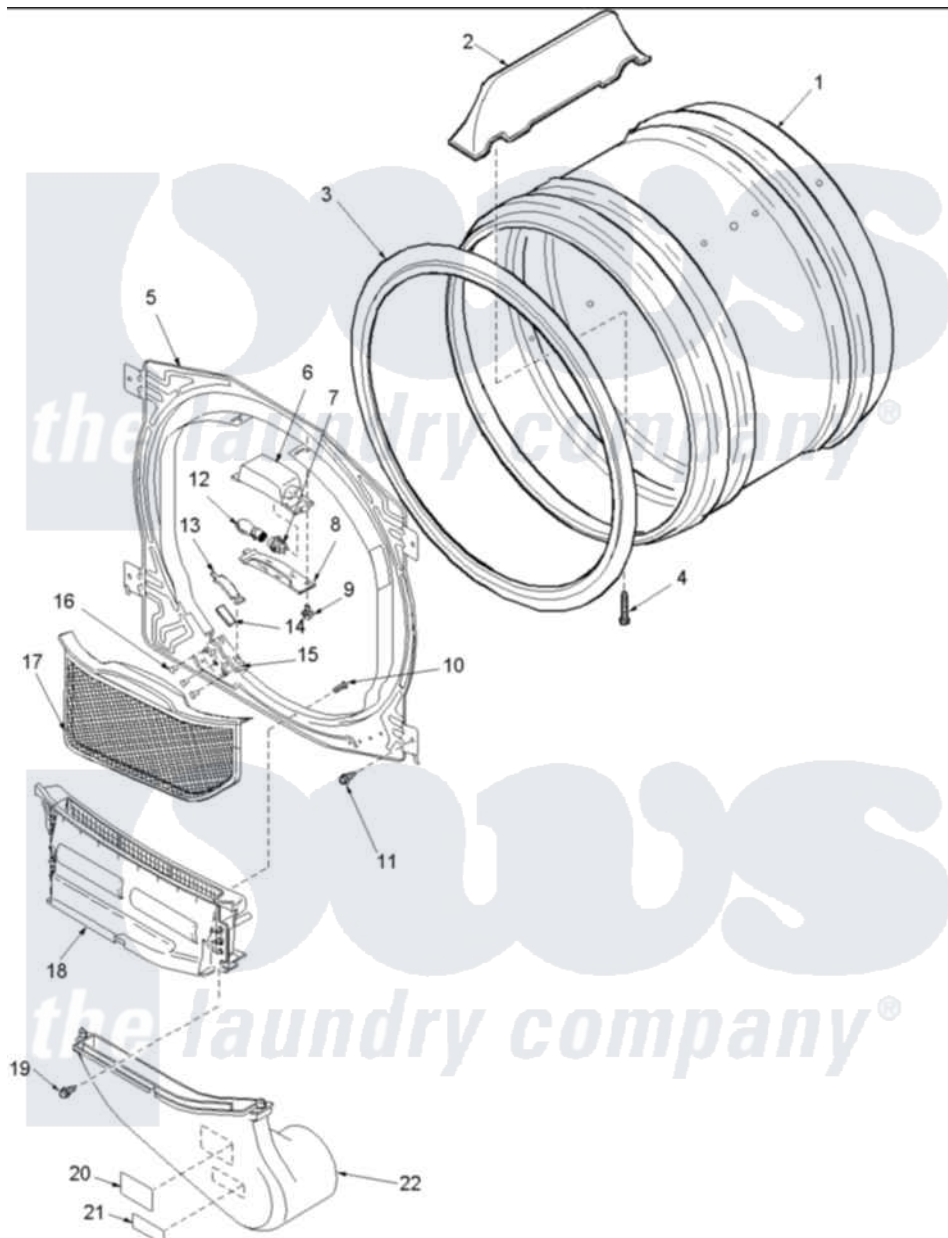

Amana LED57AW (BOM: PLED57AW) 04 - FRONT BULKHEAD, AIR DUCT & CYLINDER

Amana Residential Amana LED57AW (BOM: PLED57AW) Dryer Parts Parts Diagram 04 - FRONT BULKHEAD, AIR DUCT & CYLINDER

[Click on the part number to view part](#)

Item	Original Part Number	Replaced By	Status	Part Description
1	Y504468		Not Available	ASSY CYLINDER
2	503703	12002559		Baffle Kit
3	501801	37001132		Seal, Cylinder
4	Y62588			Screw, 10BT-12 X 1 Tap
5	503709W	503616WP		Assembly, Frt Bulkhead
6	503622	Y504452		Light Assembly
7	504458	Y504452		Light Assembly
8	Y503623	40094301		Lens, Light
9	500227	505295		Screw, No.8ab-16 x 3/4 PH
12	Y60954	67001316		Bulb, Light
13	Y501676	37001298		Glide- Dry
14	500092	510189		Pad Felt
15	37001036			Bracket, Cylinder Glide
16	37001031	3370225		Screw
17	Y503627	37001142		Filter, Lint

18	Y504203	37001141	Air Duct Assembly
19	501285		Screw, No.12 X 9/16-Pla
20	500049	Not Available	STICKER
21	56259	Not Available	STICKER
22	Y503626	37001141	Air Duct Assembly
NI	22506	511637P	Adh Dow 737 Clr 3 Oz Tube