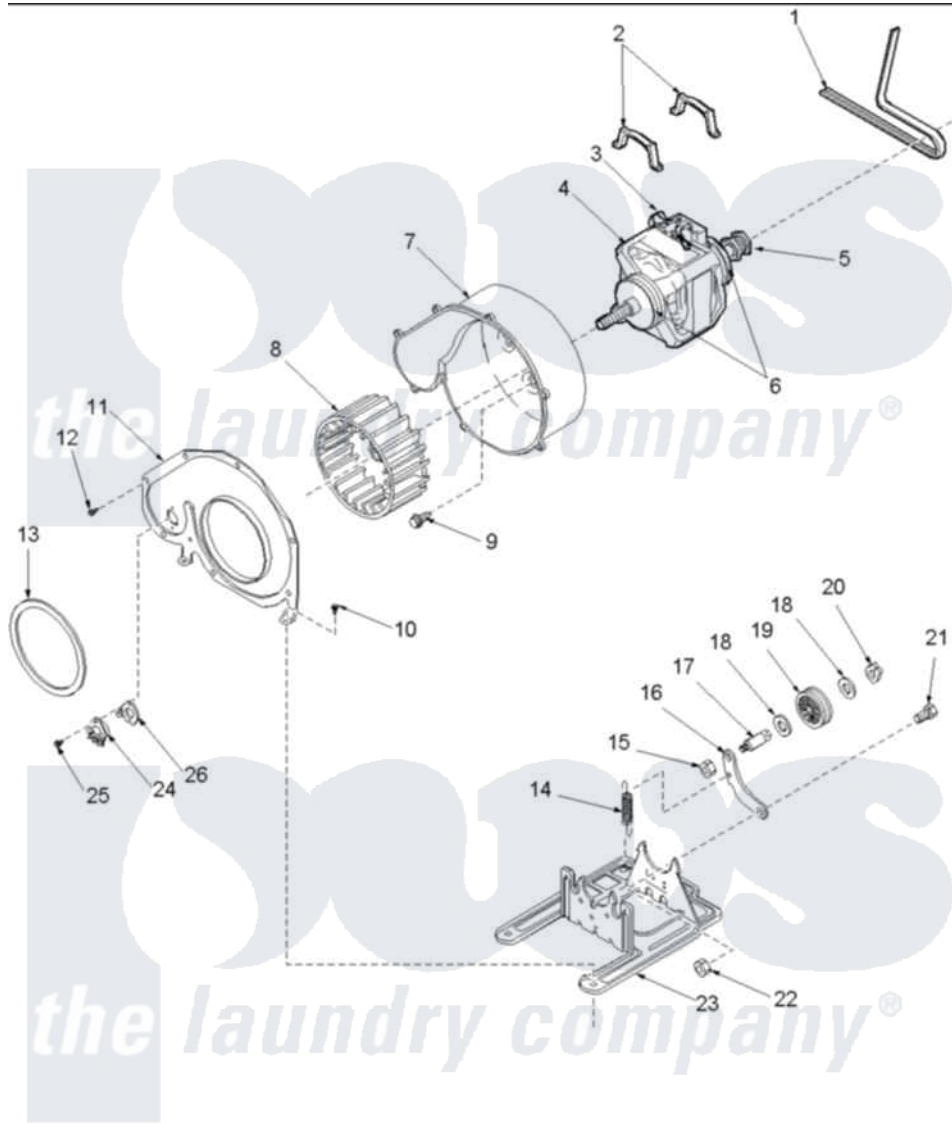

Amana LED57AW (BOM: PLED57AW) 06 - MOTOR AND FAN ASSEMBLIES

Amana Residential Amana LED57AW (BOM: PLED57AW) Dryer Parts Parts Diagram 06 - MOTOR AND FAN ASSEMBLIES

Click on the part number to view part

Item	Original Part Number	Replaced By	Status	Part Description
1	59174	40111201		Belt, Cylinder
2	Y58047	660658		Clamp, Motor Mounting 343481 685441
3	501218		Not Available	MOTOR SWITCH (DOES NOT INCLUDE THERMAL PROT
4	502368	2200376		Motor
5	500011			Pulley, Motor
6	590P3			Motor Hub Ring Kit
7	56020			Housing, Blower
8	56000	510139P		Assembly Blower Fan Package
9	Y31645	27001200		Screw
10	503661	27001200		Screw
11	500078	511969P		Kit Blower Housing And Cover
12	31260			Screw, No.8 X 3/8 Ind H
13	504018	37001119		Seal, Blower Housing

14	56076		Spring, Idler
15	56156	358160	Nut
16	500910	37001144	Assembly- Idler
17	56461		Shaft
18	52549		Washer, 501 ID X3/4 Odx
19	Y54414		Assembly, Wheel And Bearing
20	23748		Ring, Retaining
21	500824		Screw, 1/4-20 Unc Hex
22	56156	358160	Nut
23	503613		Mount, Motor
24	Y504514		Thermostat
25	Y33561	489464	Screw
26	61623		Thermostat, Heater-BR
NI	500269	37001287	Assembly, Idler Lever/Shaft/Pulley