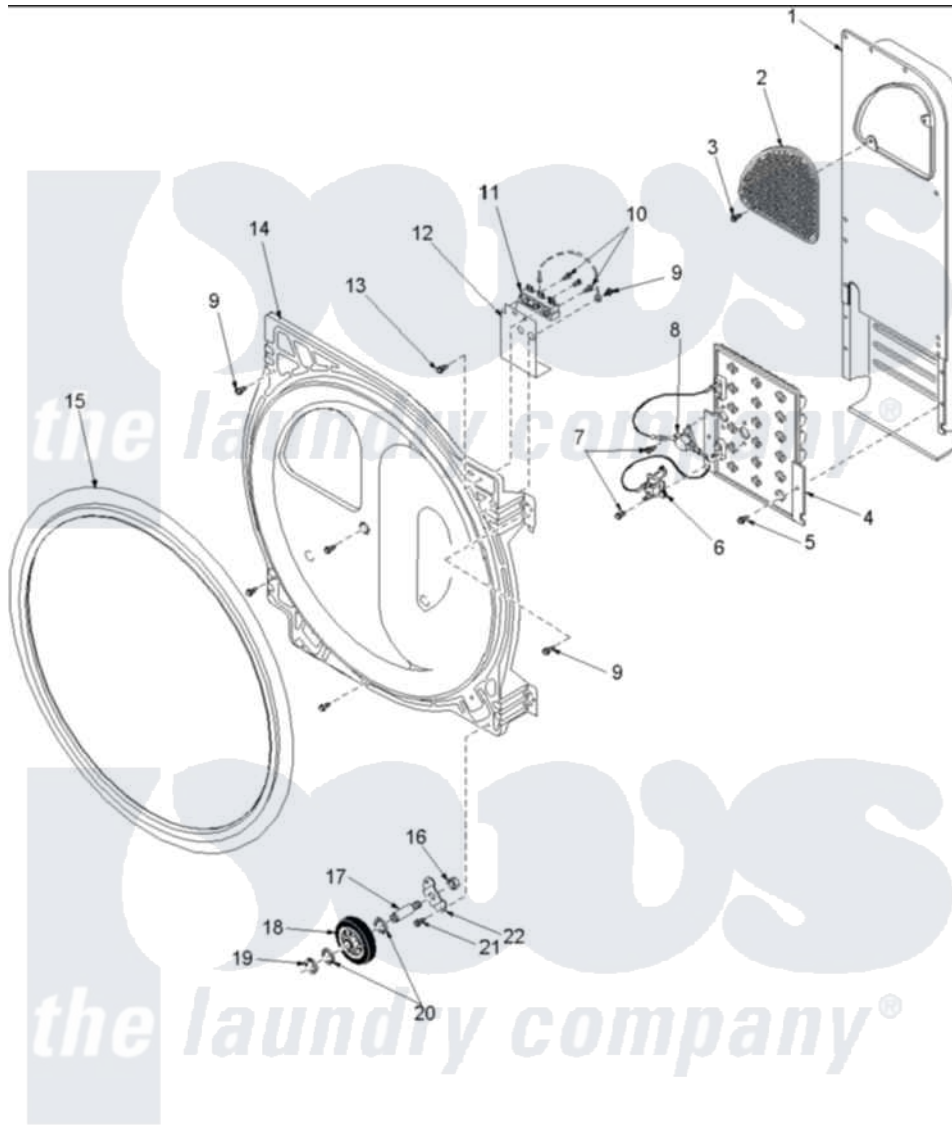

# Amana LED57AW (BOM: PLED57AW) 07 - REAR BULKHEAD, FELT SEAL & ROLLERS

Amana Residential Amana LED57AW (BOM: PLED57AW) Dryer Parts Parts Diagram 07 - REAR BULKHEAD, FELT SEAL & ROLLERS

[Click on the part number to view part](#)

Item	Original Part Number	Replaced By	Status	Part Description
1	503490	<a href="#">503605</a>		Assembly, Heater Duct
2	500074	<a href="#">503605</a>		Assembly, Heater Duct
4	<a href="#">Y503978</a>			Assembly, Heater Kit
5	<a href="#">503688</a>			Screw, 10B-16 X .34 I
6	62600	<a href="#">40113801</a>		Fuse, Thermal
7	23222	<a href="#">3177991</a>		Screw
8	Y62641	<a href="#">W10116735</a>		Thermistor-Fix
10	<a href="#">501285</a>			Screw, No.12 X 9/16-Pla
11	<a href="#">61923</a>			Block, Terminal
12	<a href="#">Y504185</a>			Shield, Terminal Block
13	<a href="#">501285</a>			Screw, No.12 X 9/16-Pla
14	504802		Not Available	BLKHD, REAR (STN STEEL)
15	501801	<a href="#">37001132</a>		Seal, Cylinder
16	56156	<a href="#">358160</a>		Nut
17	<a href="#">56461</a>			Shaft

18	500214	<a href="#">37001042</a>	Assembly, Cylinder Roller
19	<a href="#">23748</a>		Ring, Retaining
20	<a href="#">52549</a>		Washer, 501 ID X3/4 Odx
21	<a href="#">503688</a>		Screw, 10B-16 X .34 I
22	500062	<a href="#">40113601</a>	Assembly, Roller Brkt