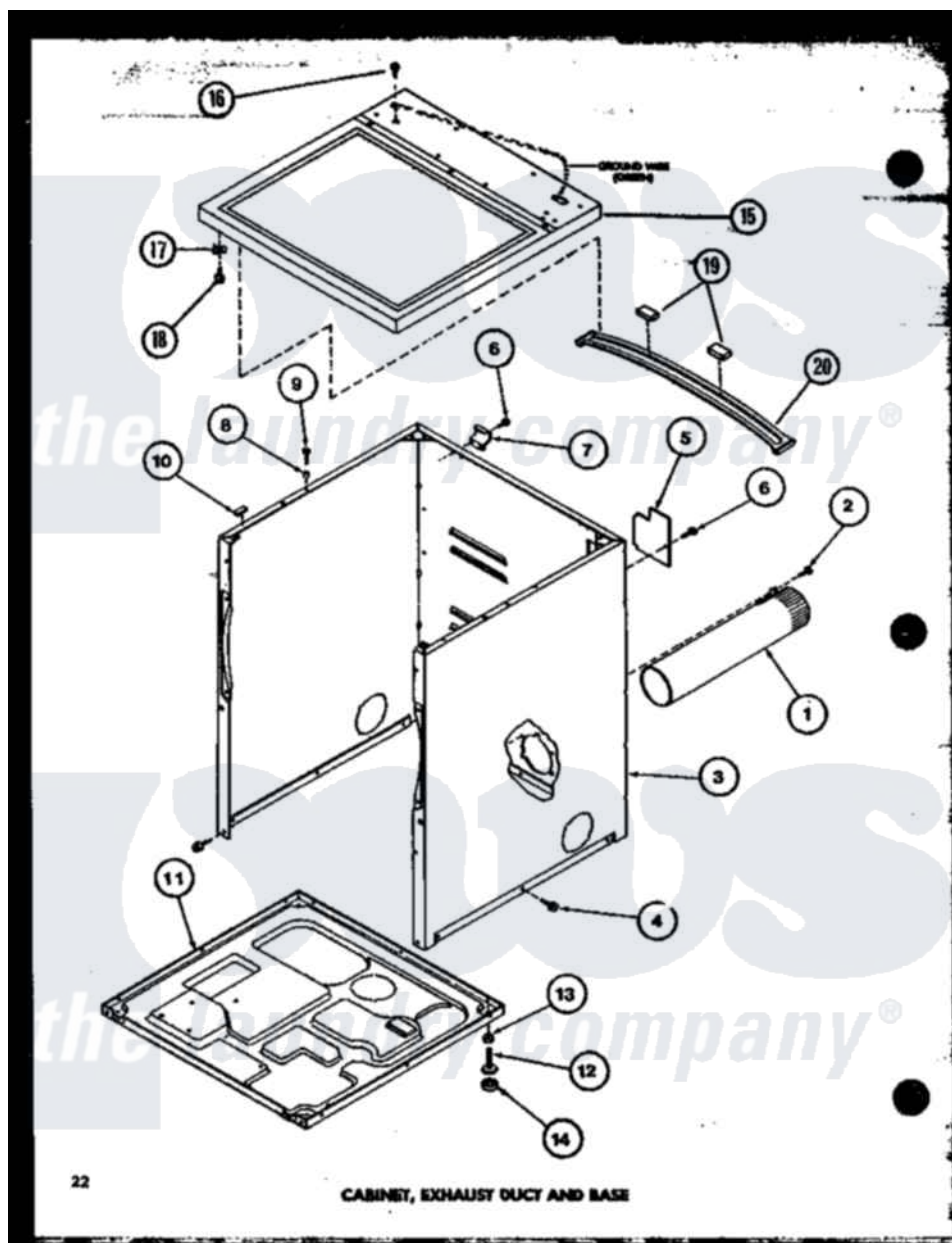

Amana LED850 (BOM: P7804805W) 01 - CABINET. EXHAUST DUCT AND BASE

Amana Residential Amana LED850 (BOM: P7804805W) Washer Parts Parts Diagram 01 - CABINET. EXHAUST DUCT AND BASE

[Click on the part number to view part](#)

Item	Original Part Number	Replaced By	Status	Part Description
1	R0603041		Not Available	DUCT, EXHAUST
2	R0600052		Not Available	SCREW, HEX HEAD
3	R0603068		Not Available	xxxASSY, DRYER CABINET
"	R0603067		Not Available	CABINET H GOLD
"	R0603118		Not Available	CABINET W
4	R0600028	27001200		Screw
5	R0603040	60821		Access Cover
6	R0600017		Not Available	SCREW
7	R0605567		Not Available	HINGE
8	R0603524	505187		Locator, Panel
9	R0600031	Y014874		Screw, Idler Arm And Sleeve
10	R0606519	Y56128		Pad, Bumper
11	R0603028	60811		Assembly, Base-Complete
12	R0600051	Y305086		Adjustable Leg And Nut
13	R0601021	62739		Nut, Lock