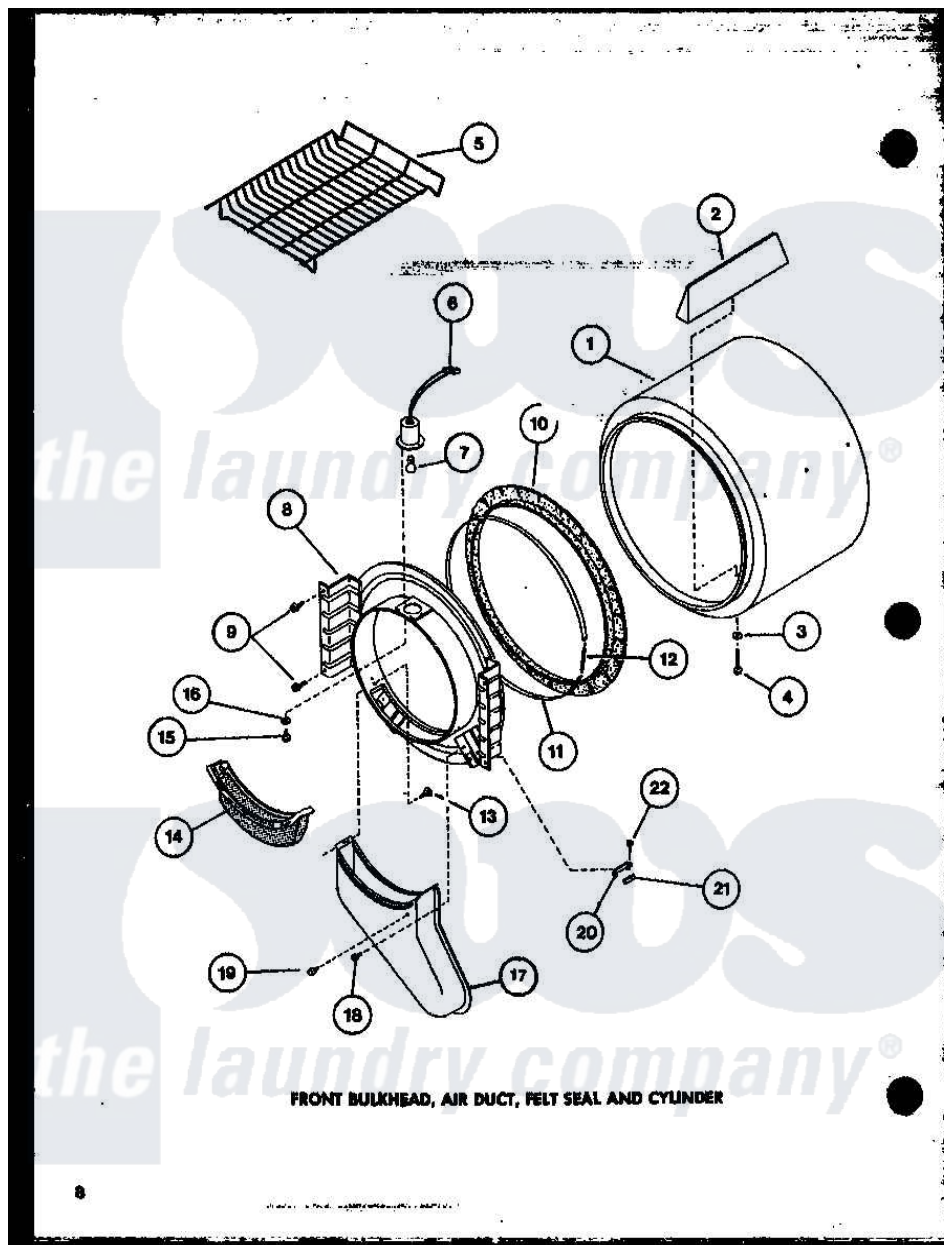

# Amana LED850 (BOM: P7804805W) 02 - FRONT BULKHEAD

Amana Residential Amana LED850 (BOM: P7804805W) Washer Parts Parts Diagram 02 - FRONT BULKHEAD  
 Click on the part number to view part

Item	Original Part Number	Replaced By	Status	Part Description
1	R0603031		Not Available	ASSY,CYLINDER PACK
2	R0605553		Not Available	BAFFLE
3	R0600524	<a href="#">M0270519</a>		Washer
4	R0600038		Not Available	SCREW
5	R0603572		Not Available	RACK, DRYING
8	R0603030		Not Available	ASSY BULK HEAD
9	R0600017		Not Available	SCREW
10	R0604508	<a href="#">56088</a>		Assembly, Seal
11	R0605555		Not Available	STRAP, SEAL
12	R0605554	<a href="#">52310</a>		Spring
13	R0600036	<a href="#">489464</a>		Screw
14	R0603530	<a href="#">61376P</a>		Filter, Lint-White W/Inst.
15	R0600047		Not Available	SCREW
16	R0600525		Not Available	LOCKWASHER
17	R0603531		Not Available	AIR DUCT
18	R0600039	<a href="#">489464</a>		Screw

19	R0606523	Not Available	BUMPER
20	R0605556	<a href="#">61448</a>	Glide, Cylinder-Rulon F
21	R0604507	<a href="#">510189</a>	Pad Felt
22	R0600033	<a href="#">489464</a>	Screw