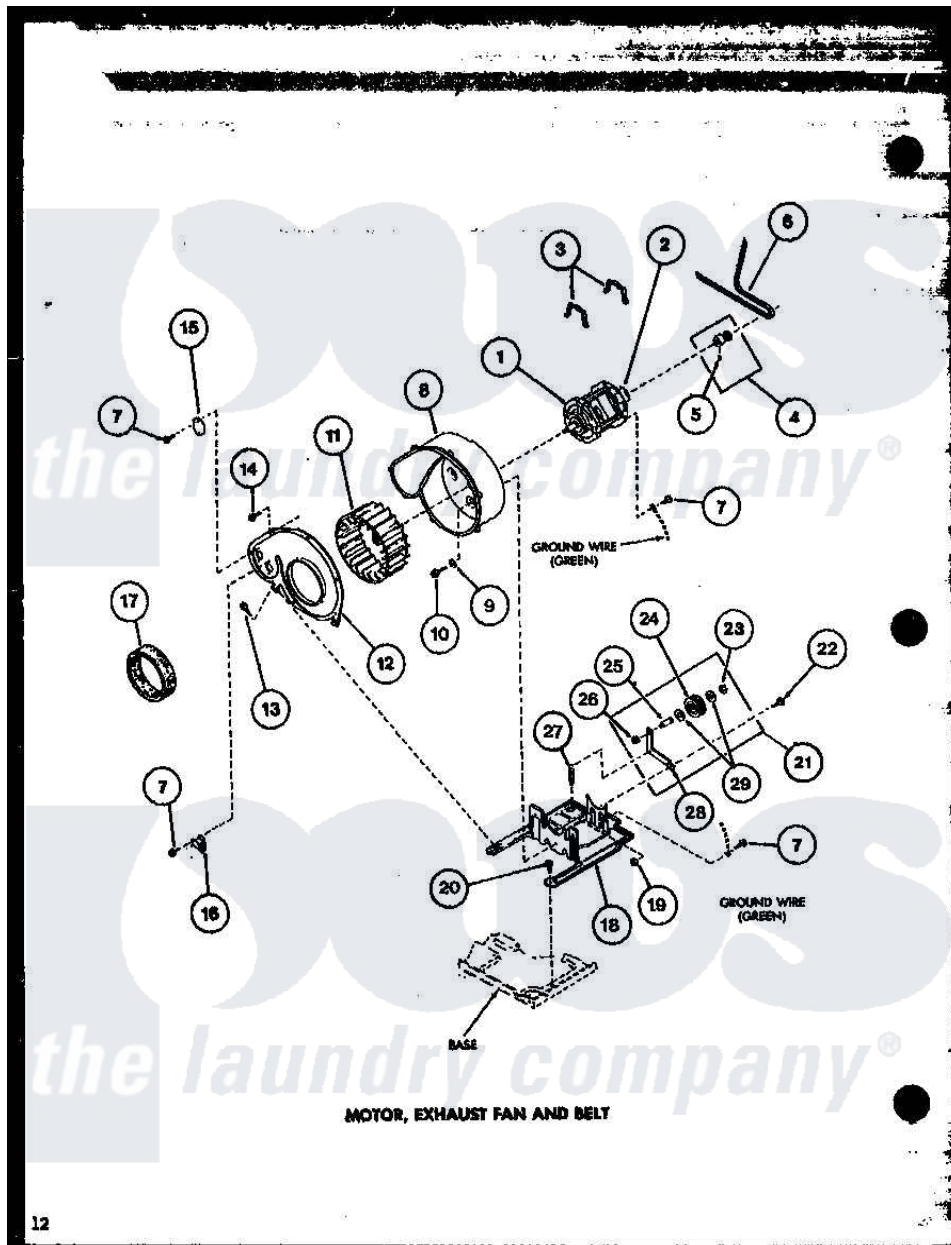

Amana LED850 (BOM: P7804805W) 05 - MOTOR

Amana Residential Amana LED850 (BOM: P7804805W) Washer Parts Parts Diagram 05 - MOTOR
 Click on the part number to view part

Item	Original Part Number	Replaced By	Status	Part Description
1	R0607005	915P3		Motor-Drve
2	R0602516			Motor Switch
"	R0602517		Not Available	SWITCH
3	R0601526	660658		Clamp, Motor Mounting 343481 685441
4	R0610059		Not Available	KIT,PULLEY & SETSCREW
5	R0600042		Not Available	SET SCREW
6	R0606549	40111201		Belt, Cylinder
7	R0600033	489464		Screw
8	R0603034	56020		Housing, Blower
9	R0600529	20176		Washer, .2656 ID x 9/16 OD
10	R0600028	27001200		Screw
11	R0603532	510139P		Assembly Blower Fan Package
12	R0603033		Not Available	HSG COVER
13	R0600001	W10116760		Screw
14	R0600004	W10116760		Screw

15	R0605691		Not Available	COVER PLATE
16	R0611008	59500		Assembly, Thermistor
17	R0604509		Not Available	FELT SEAL
18	R0605562	503613		Mount, Motor
19	R0601011	27001225		Nut, Jam Mid Lock 1/4-20
20	R0600017		Not Available	SCREW
21	R0610019	56170P		Assembly- Idle
22	R0600043		Not Available	SCREW
23	R0601527	23748		Ring, Retaining
24	R0609504	Y54414		Assembly, Wheel And Bearing
25	R0605560	56461		Shaft
26	R0601009	358160		Nut
27	R0605563	56076		Spring, Idler
28	R0605561		Not Available	LEVER, IDLER
29	R0600526	52549		Washer, 501 ID X3/4 Odx