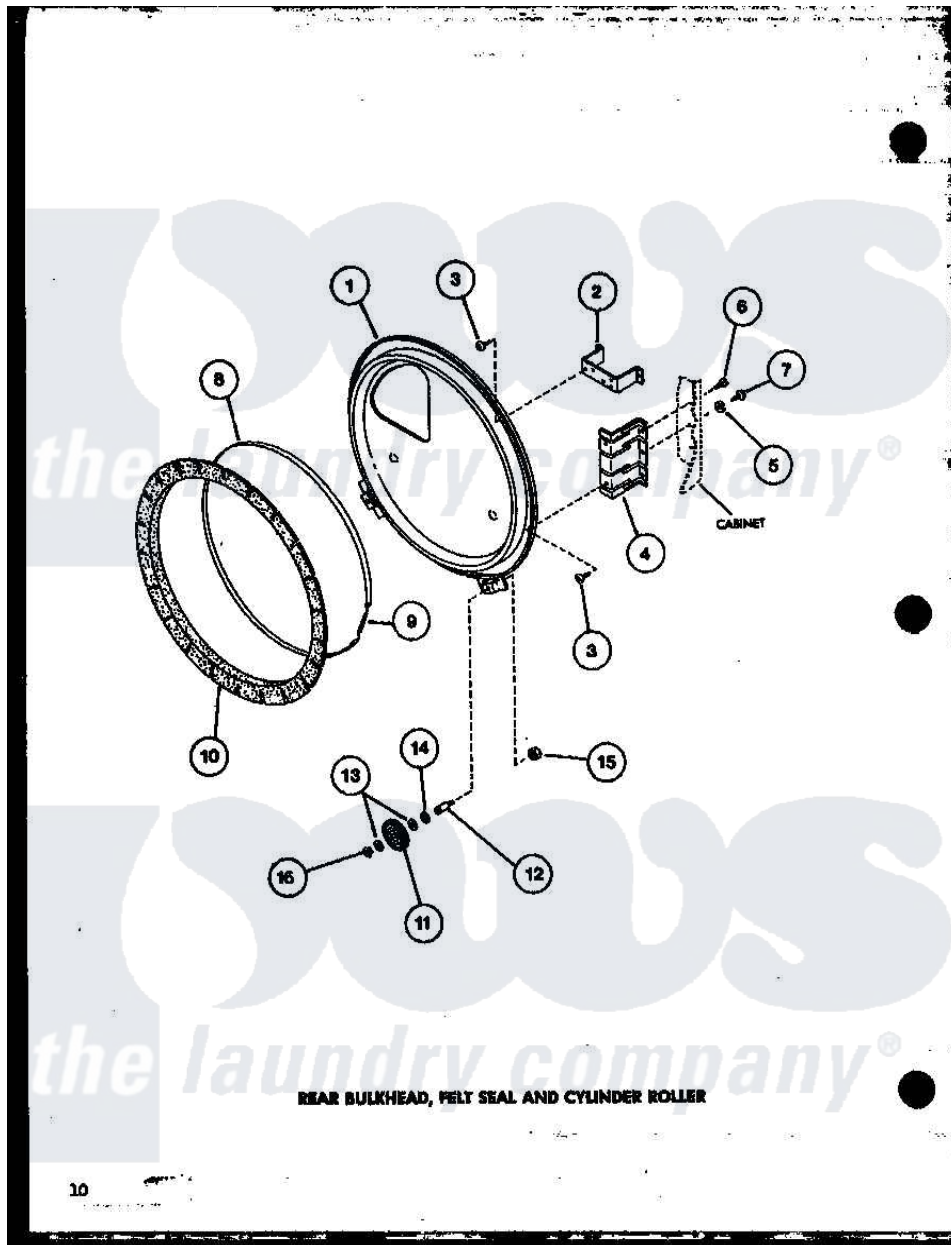

# Amana LED850 (BOM: P7804805W) 08 - REAR BULKHEAD

REAR BULKHEAD, FELT SEAL AND CYLINDER ROLLER

Amana [Residential Amana LED850 \(BOM: P7804805W\) Washer Parts](#) Parts Diagram 08 - REAR BULKHEAD  
 Click on the part number to view part

Item	Original Part Number	Replaced By	Status	Part Description
1	R0603117		Not Available	ASSY,REAR BULKHEAD
2	R0605558	<a href="#">60823P</a>		Bracket, Terminal Block
3	R0600041		Not Available	SCREW
4	R0605557		Not Available	BRACKET
5	R0600527		Not Available	WASHER
6	R0600017		Not Available	SCREW
7	R0600040		Not Available	SCREW
8	R0605555		Not Available	STRAP, SEAL
9	R0605554	<a href="#">52310</a>		Spring
10	R0604508	<a href="#">56088</a>		Assembly, Seal
11	R0605559	<a href="#">62649P</a>		Roller- CY
12	R0605560	<a href="#">56461</a>		Shaft
13	R0600526	<a href="#">52549</a>		Washer, 501 ID X3/4 Odx
14	R0600528		Not Available	THRUST WASHER
15	R0601009	<a href="#">358160</a>		Nut
16	R0601527	<a href="#">23748</a>		Ring, Retaining