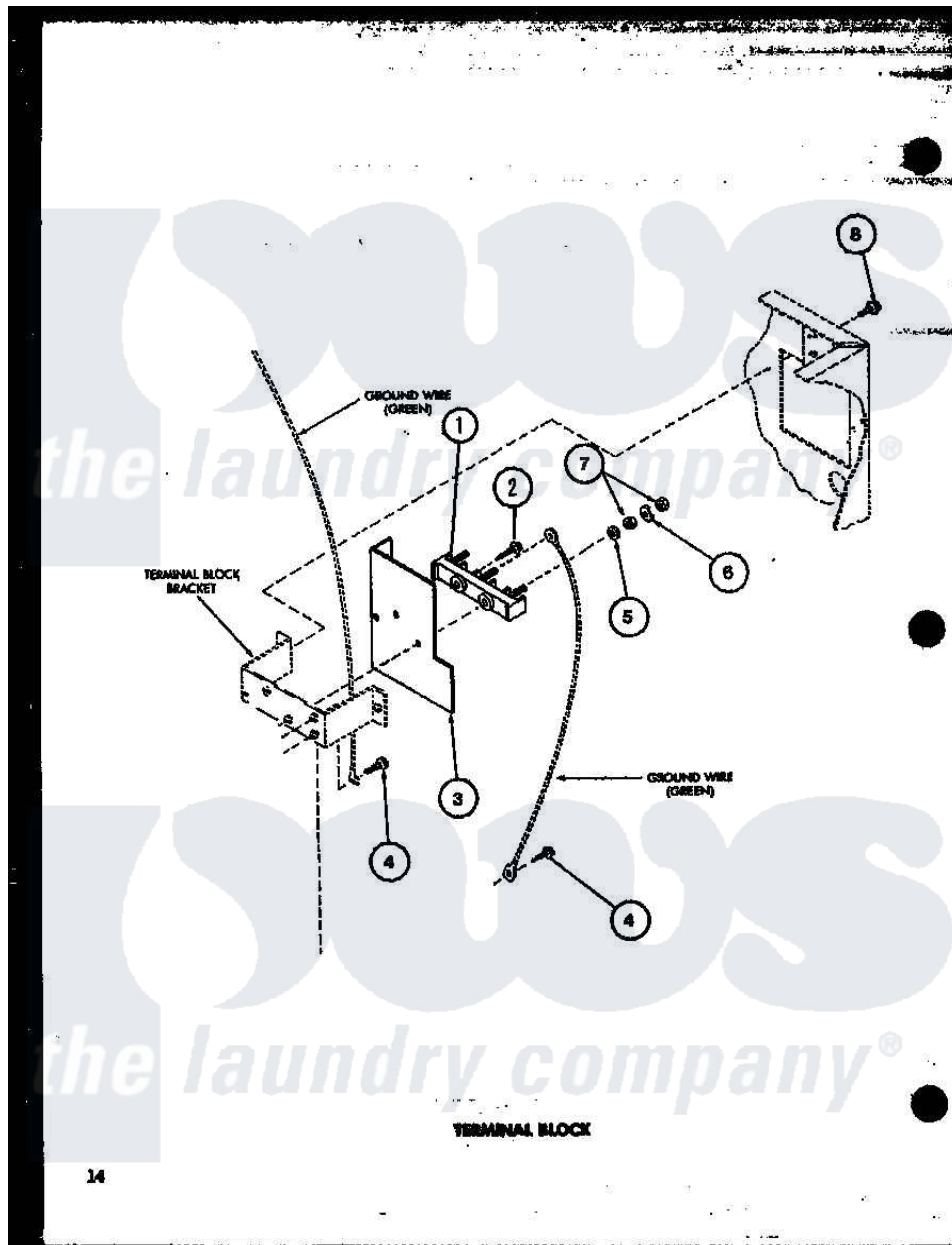

Amana LED850 (BOM: P7804805W) 09 - TERMINAL BLOCK

Amana Residential Amana LED850 (BOM: P7804805W) Washer Parts Parts Diagram 09 - TERMINAL BLOCK

Click on the part number to view part

Item	Original Part Number	Replaced By	Status	Part Description
1	R0610057	33001244		Block, Terminal
2	R0600038		Not Available	SCREW
3	R0604510		Not Available	SHIELD
4	R0600028	27001200		Screw
5	R0600530		Not Available	WASHER
6	R0600527		Not Available	WASHER
7	R0601022		Not Available	NUT
8	R0600017		Not Available	SCREW