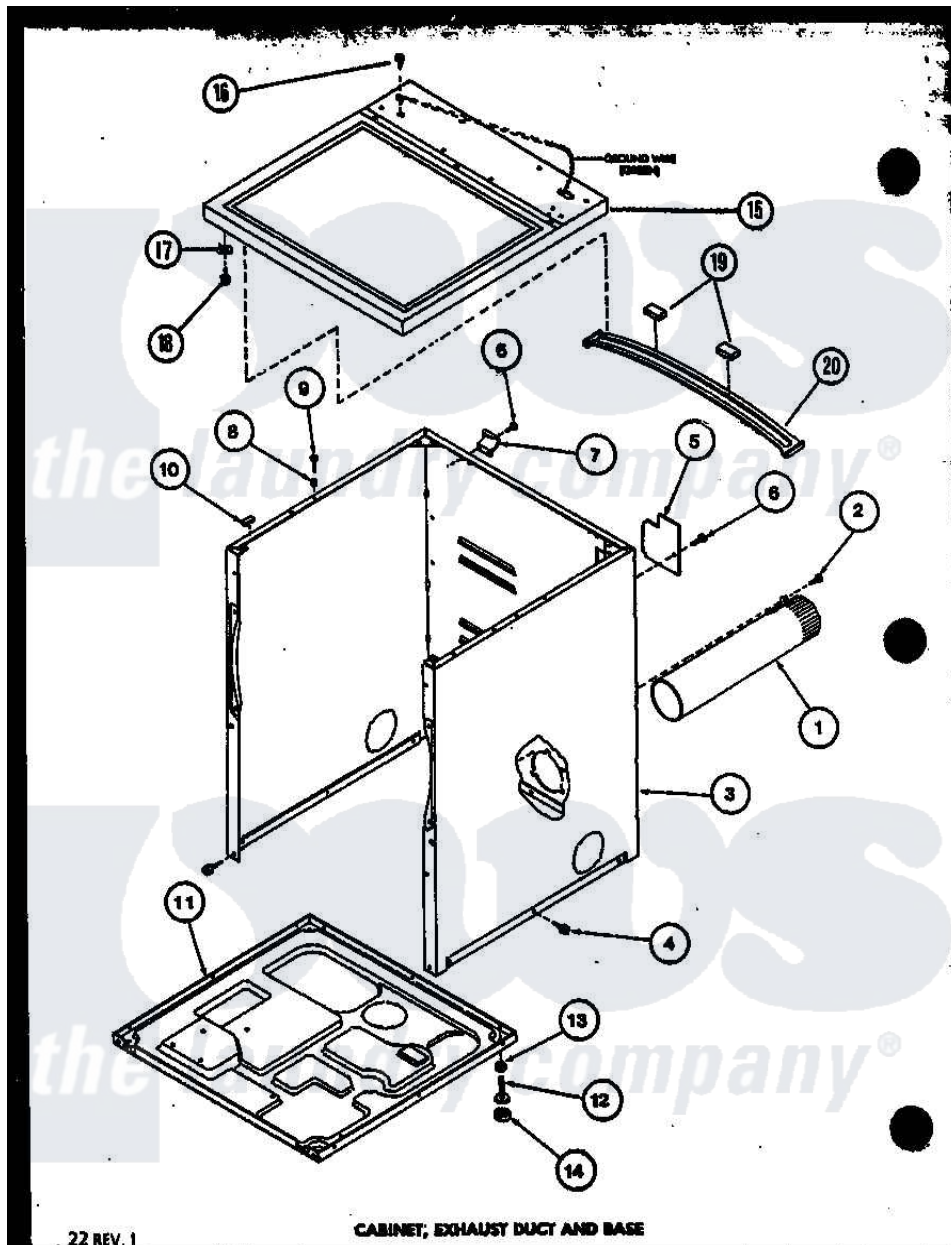

Amana LED850 (BOM: P7804809W) 01 - CABINET

22 REV. 1

CABINET, EXHAUST DUCT AND BASE

Amana Residential Amana LED850 (BOM: P7804809W) Dryer Parts Parts Diagram 01 - CABINET  
 Click on the part number to view part

Item	Original Part Number	Replaced By	Status	Part Description
1	R0603041		Not Available	DUCT, EXHAUST
2	R0600052		Not Available	SCREW, HEX HEAD
3	R0603068		Not Available	xxxASSY, DRYER CABINET
"	R0603118		Not Available	CABINET W
4	R0600028	<a href="#">27001200</a>		Screw
5	R0603040	<a href="#">60821</a>		Access Cover
6	R0600017		Not Available	SCREW
7	R0605567		Not Available	HINGE
8	R0603524	<a href="#">505187</a>		Locator, Panel
9	R0600031	<a href="#">Y014874</a>		Screw, Idler Arm And Sleeve
10	R0606519	<a href="#">Y56128</a>		Pad, Bumper
11	R0603028	<a href="#">60811</a>		Assembly, Base-Complete
12	R0600051	<a href="#">Y305086</a>		Adjustable Leg And Nut
13	R0601021	<a href="#">62739</a>		Nut, Lock
14	R0606525	<a href="#">Y314137</a>		Foot, Rubber
15	R0603149		Not Available	TOP ASSY W

"	R0603148		Not Available	TOP, ASSY A
16	R0600055	<a href="#">20530</a>		Screw, 10-24 x 3/8 Hex
17	R0601005	<a href="#">36020</a>		Nut-10-24
18	R0600010		Not Available	SCREW
19	R0606520		Not Available	PAD
20	R0605550		Not Available	BRACE