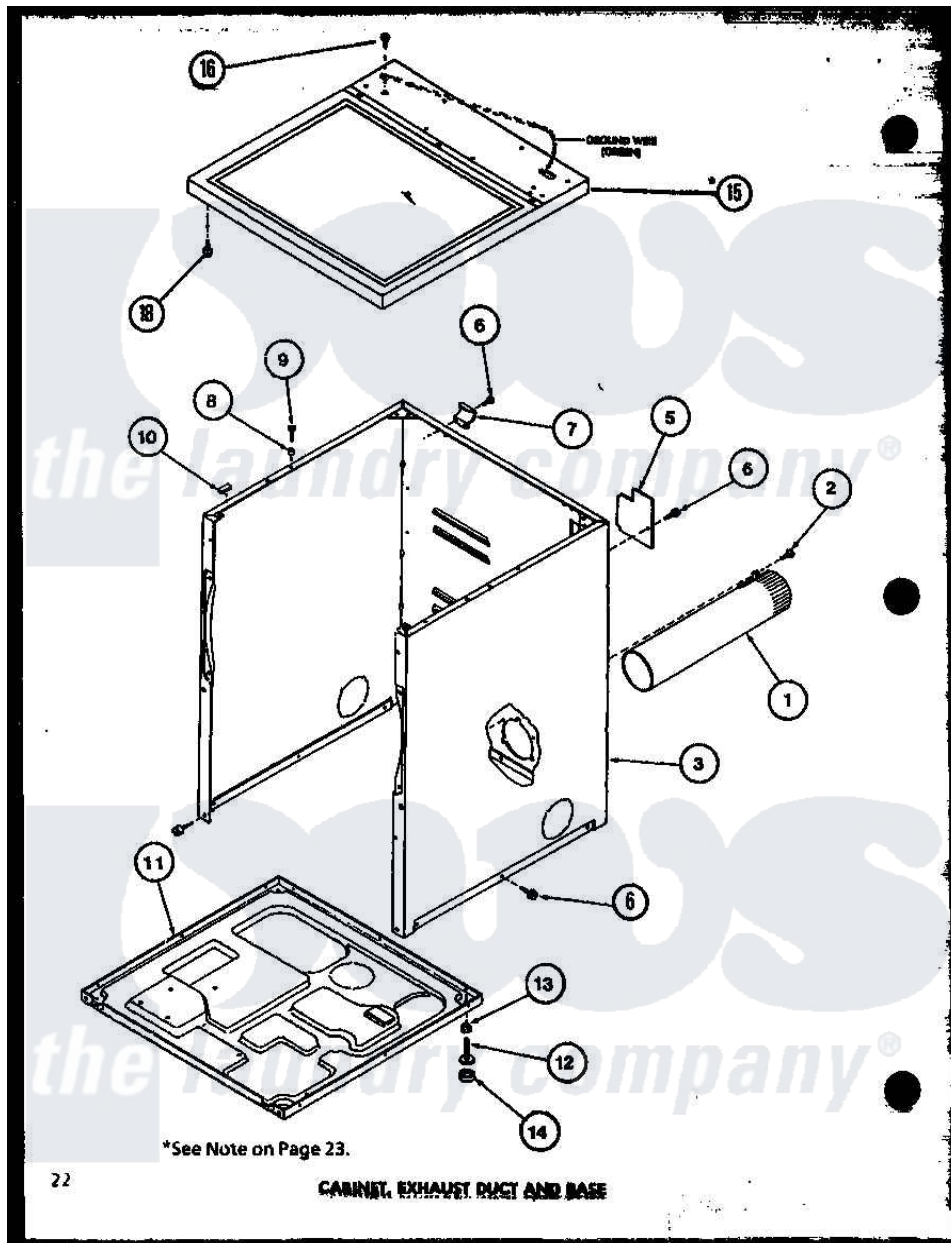

Amana LED902 (BOM: P7804819W) 01 - CABINET

Amana Residential Amana LED902 (BOM: P7804819W) Dryer Parts Parts Diagram 01 - CABINET
 Click on the part number to view part

Item	Original Part Number	Replaced By	Status	Part Description
1	R0603041		Not Available	DUCT, EXHAUST
2	R0600052		Not Available	SCREW, HEX HEAD
3	R0603118		Not Available	CABINET W
"	R0603068		Not Available	xxxASSY, DRYER CABINET
5	R0603182	60821		Access Cover
6	R0600017		Not Available	SCREW
7	R0605711		Not Available	HINGE
8	R0603524	505187		Locator, Panel
9	R0600102	Y014874		Screw, Idler Arm And Sleeve
10	R0606519	Y56128		Pad, Bumper
11	R0603183	60811		Assembly, Base-Complete
12	R0600051	Y305086		Adjustable Leg And Nut
13	R0601021	62739		Nut, Lock
14	R0606525	Y314137		Foot, Rubber
15	R0603149		Not Available	TOP ASSY W
"	R0603148		Not Available	TOP, ASSY A