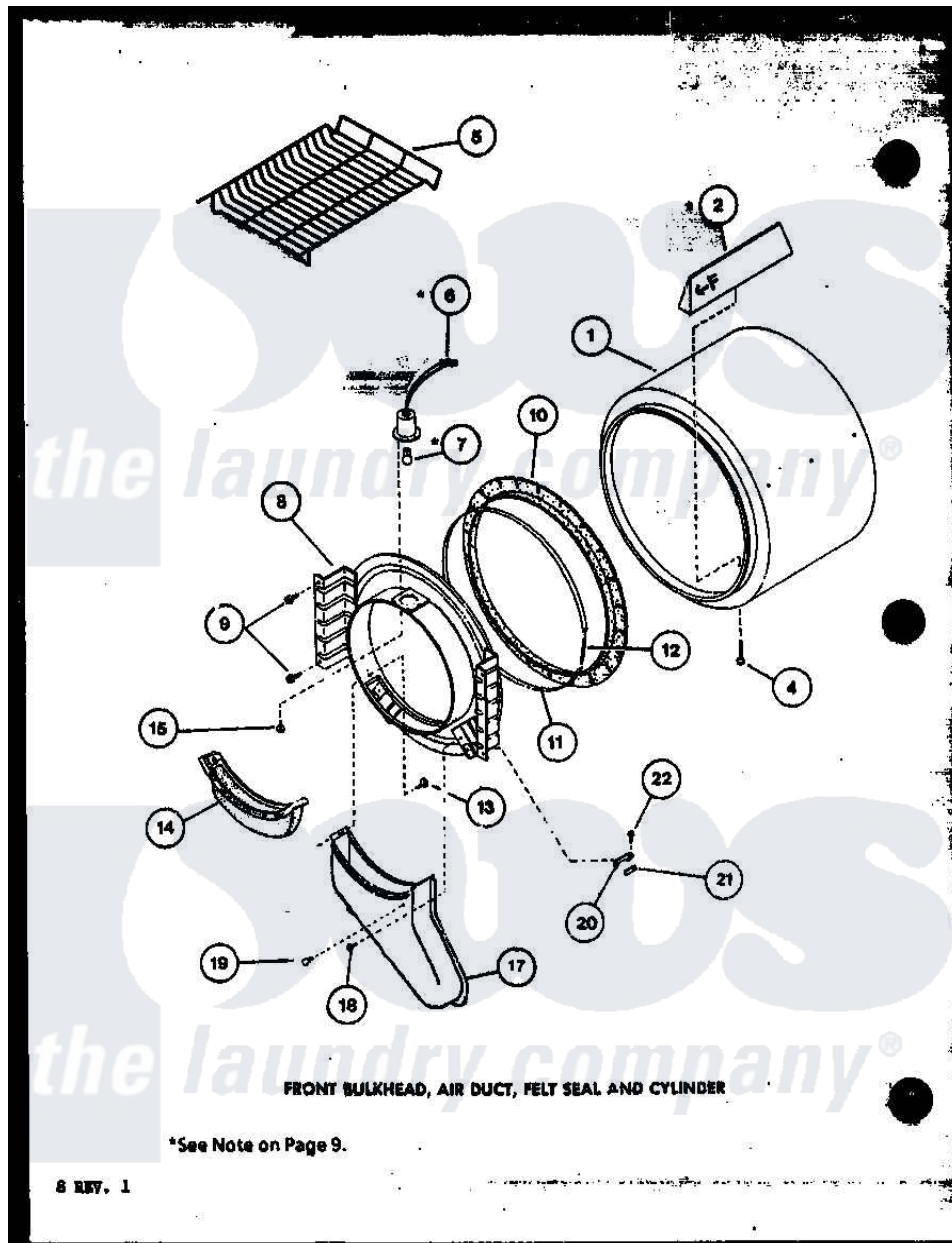

Amana LED902 (BOM: P7804819W) 02 - FRONT BULKHEAD

Amana Residential Amana LED902 (BOM: P7804819W) Dryer Parts Parts Diagram 02 - FRONT BULKHEAD
 Click on the part number to view part

Item	Original Part Number	Replaced By	Status	Part Description
1	R0603176		Not Available	CYLINDER
2	R0605706		Not Available	BAFFLE, CYLINDER LONG
"	R0605707		Not Available	BAFFLE CYLINDER SHORT
4	R0600038		Not Available	SCREW
5	R0603572		Not Available	RACK, DRYING
6	R0605086		Not Available	RECEPTACLE, BULB
7	R0605087	67001316		Bulb, Light
8	62142W		Not Available	ASSY,BULKHEAD-FRONT-SV
"	R0603155		Not Available	FRONT BULKHEAD W
9	R0600017		Not Available	SCREW
10	R0604508	56088		Assembly, Seal
11	R0605555		Not Available	STRAP, SEAL
12	R0605554	52310		Spring
13	R0600052		Not Available	SCREW, HEX HEAD
14	R0603594	61376P		Filter, Lint-White W/Inst.
15	R0600093	31260		Screw, No.8 X 3/8 Ind H

17	R0603595		Not Available	AIR DUCT
18	R0600039	489464		Screw
19	R0606523		Not Available	BUMPER
20	R0605708	61448		Glide, Cylinder-Rulon F
21	R0604521	58049		Pad, Thin
22	R0600004	W10116760		Screw