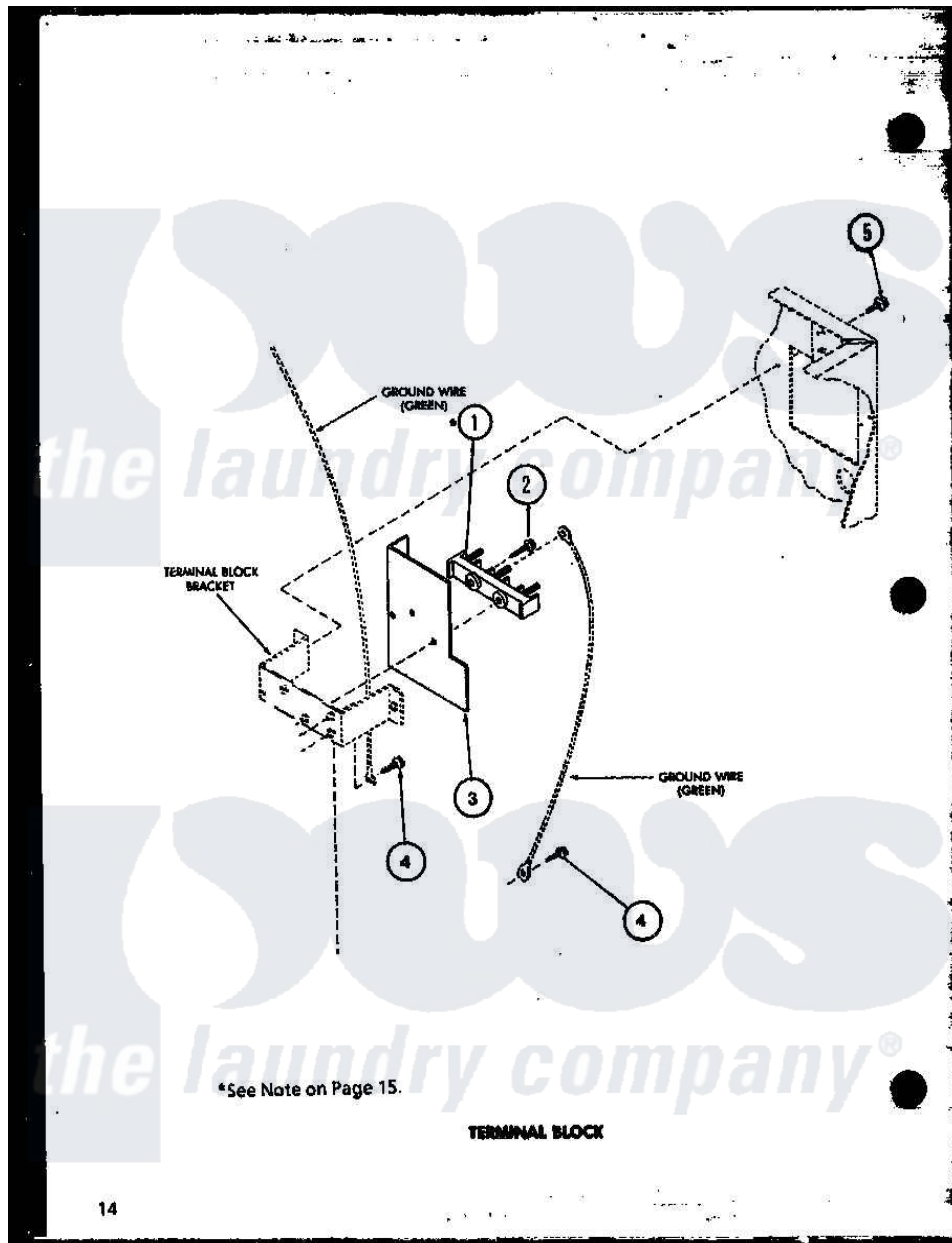

Amana LED902 (BOM: P7804819W) 08 - TERMINAL BLOCK

Amana Residential Amana LED902 (BOM: P7804819W) Dryer Parts Parts Diagram 08 - TERMINAL BLOCK
 Click on the part number to view part

Item	Original Part Number	Replaced By	Status	Part Description
1	R0605088		Not Available	TERMINAL BLOCK
2	R0600105	501285		Screw, No.12 X 9/16-Pla
3	R0604510		Not Available	SHIELD
4	R0600055	20530		Screw, 10-24 x 3/8 Hex
5	R0600017		Not Available	SCREW