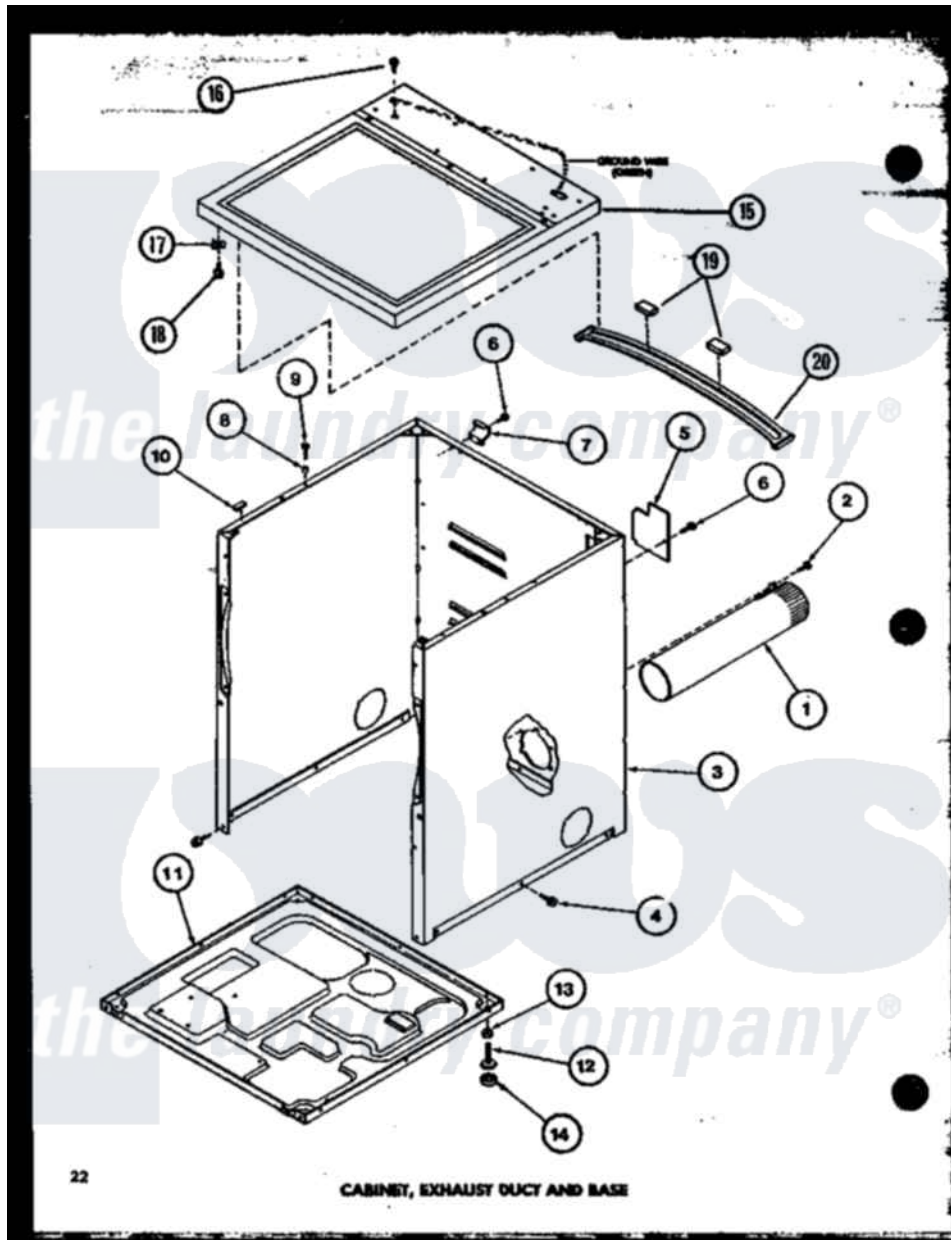

Amana LED950 (BOM: P7804807W) 01 - CABINET. EXHAUST DUCT AND BASE

Amana Residential Amana LED950 (BOM: P7804807W) Washer Parts Parts Diagram 01 - CABINET. EXHAUST DUCT AND BASE

Click on the part number to view part

Item	Original Part Number	Replaced By	Status	Part Description
1	R0603041		Not Available	DUCT, EXHAUST
2	R0600052		Not Available	SCREW, HEX HEAD
3	R0603068		Not Available	xxxASSY, DRYER CABINET
"	R0603067		Not Available	CABINET H GOLD
"	R0603118		Not Available	CABINET W
4	R0600028	27001200		Screw
5	R0603040	60821		Access Cover
6	R0600017		Not Available	SCREW
7	R0605567		Not Available	HINGE
8	R0603524	505187		Locator, Panel
9	R0600031	Y014874		Screw, Idler Arm And Sleeve
10	R0606519	Y56128		Pad, Bumper
11	R0603028	60811		Assembly, Base-Complete
12	R0600051	Y305086		Adjustable Leg And Nut
13	R0601021	62739		Nut, Lock