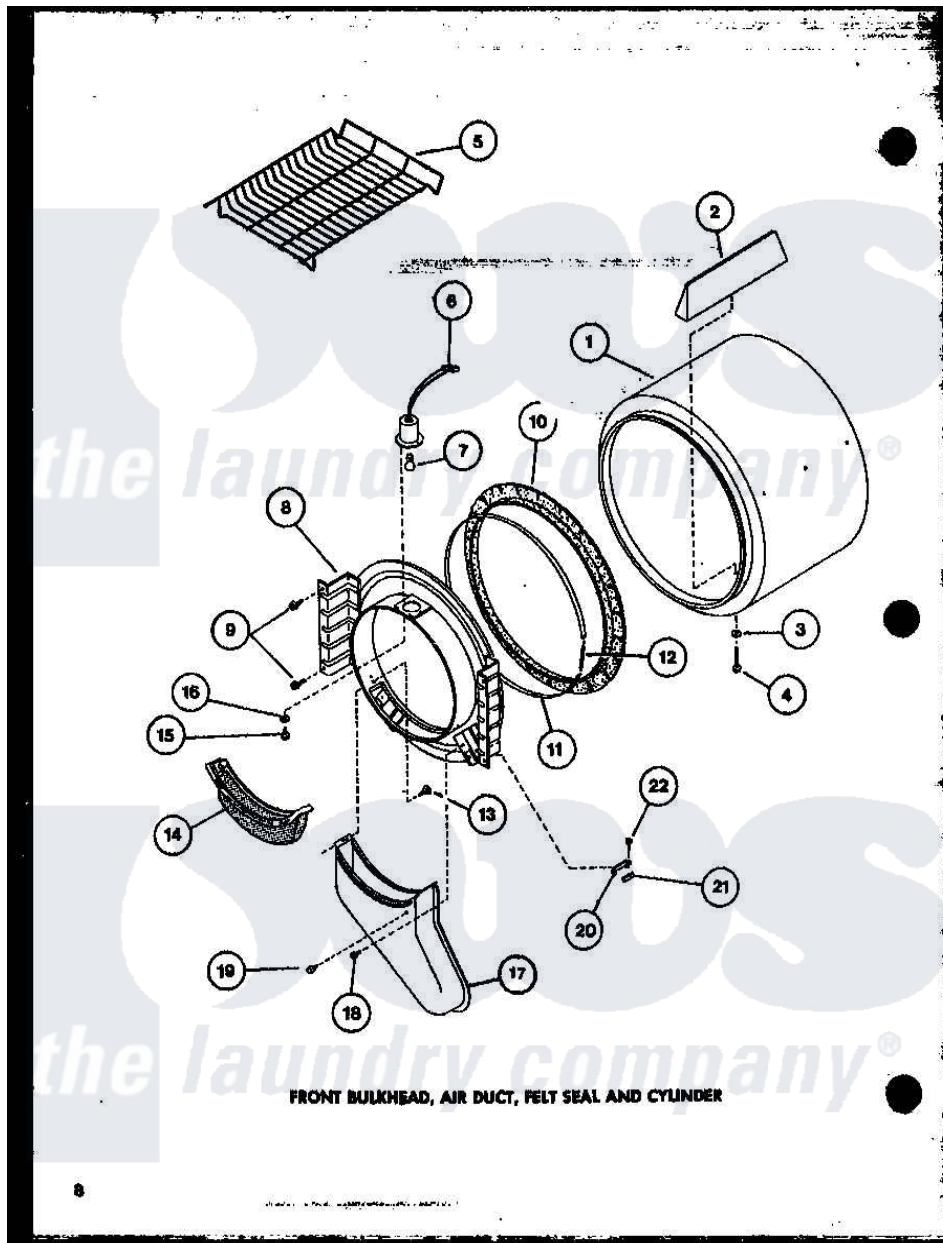

Amana LED950 (BOM: P7804807W) 02 - FRONT BULKHEAD

Amana Residential Amana LED950 (BOM: P7804807W) Washer Parts Parts Diagram 02 - FRONT BULKHEAD
 Click on the part number to view part

Item	Original Part Number	Replaced By	Status	Part Description
1	R0603031		Not Available	ASSY,CYLINDER PACK
2	R0605553		Not Available	BAFFLE
3	R0600524	M0270519		Washer
4	R0600038		Not Available	SCREW
5	R0603572		Not Available	RACK, DRYING
6	R0605012		Not Available	RECEPTACLE, BULB
7	R0612001	31001575		Bulb, Cylinder Light
8	R0603029		Not Available	FRONT BULKHEAD
9	R0600017		Not Available	SCREW
10	R0604508	56088		Assembly, Seal
11	R0605555		Not Available	STRAP, SEAL
12	R0605554	52310		Spring
13	R0600036	489464		Screw
14	R0603530	61376P		Filter, Lint-White W/Inst.
15	R0600047		Not Available	SCREW
16	R0600525		Not Available	LOCKWASHER

17	R0603531		Not Available	AIR DUCT
18	R0600039	489464		Screw
19	R0606523		Not Available	BUMPER
20	R0605556	61448		Glide, Cylinder-Rulon F
21	R0604507	510189		Pad Felt
22	R0600033	489464		Screw