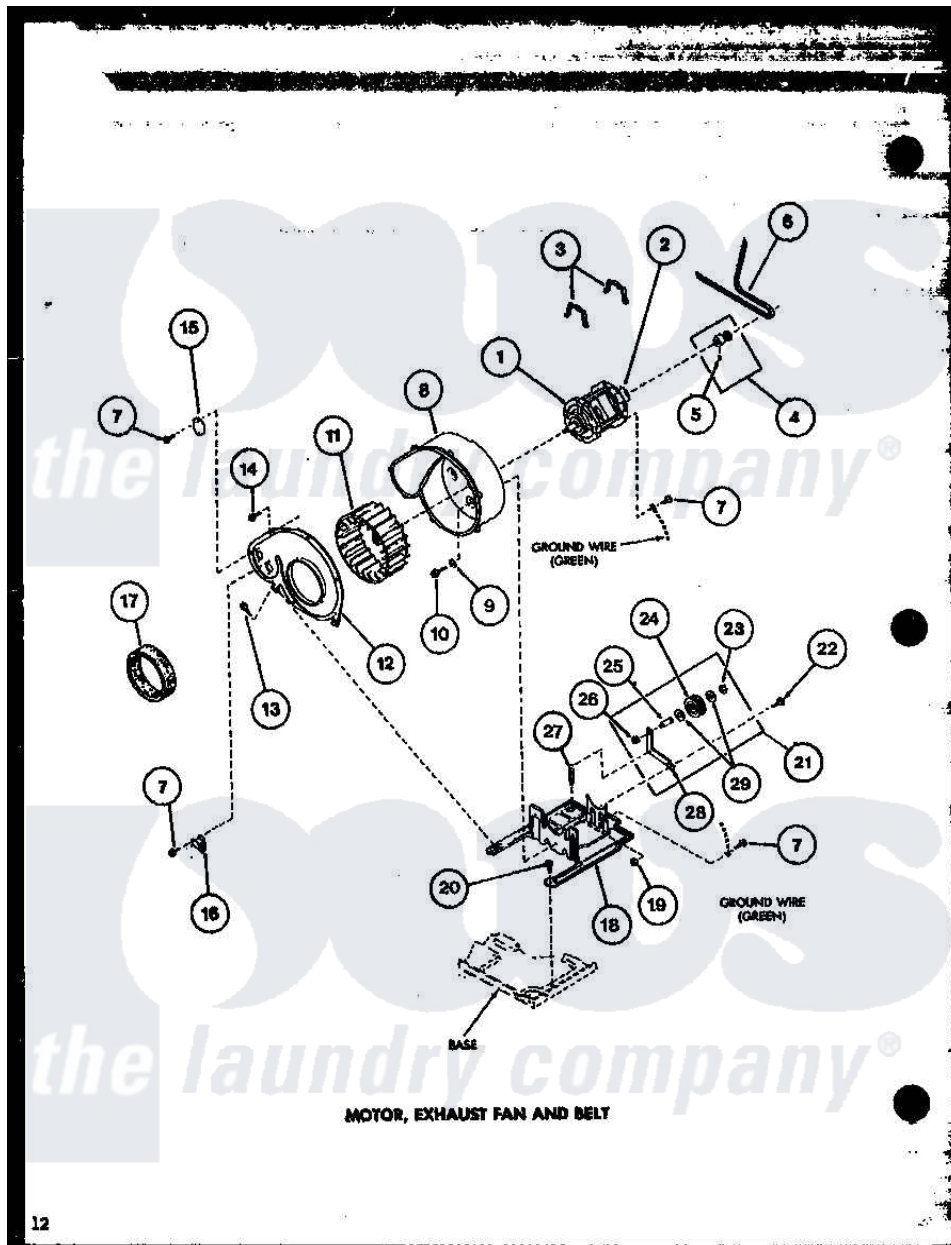

Amana LED950 (BOM: P7804807W) 05 - MOTOR

Amana Residential Amana LED950 (BOM: P7804807W) Washer Parts Parts Diagram 05 - MOTOR
 Click on the part number to view part

Item	Original Part Number	Replaced By	Status	Part Description
1	R0607005	915P3		Motor-Drve
2	R0602516			Motor Switch
"	R0602517		Not Available	SWITCH
3	R0601526	660658		Clamp, Motor Mounting 343481 685441
4	R0610059		Not Available	KIT,PULLEY & SETSCREW
5	R0600042		Not Available	SET SCREW
6	R0606549	40111201		Belt, Cylinder
7	R0600033	489464		Screw
8	R0603034	56020		Housing, Blower
9	R0600529	20176		Washer, .2656 ID x 9/16 OD
10	R0600028	27001200		Screw
11	R0603532	510139P		Assembly Blower Fan Package
12	R0603033		Not Available	HSG COVER
13	R0600001	W10116760		Screw
14	R0600004	W10116760		Screw

15	R0605691		Not Available	COVER PLATE
16	R0611008	59500		Assembly, Thermistor
17	R0604509		Not Available	FELT SEAL
18	R0605562	503613		Mount, Motor
19	R0601011	27001225		Nut, Jam Mid Lock 1/4-20
20	R0600017		Not Available	SCREW
21	R0610019	56170P		Assembly- Idle
22	R0600043		Not Available	SCREW
23	R0601527	23748		Ring, Retaining
24	R0609504	Y54414		Assembly, Wheel And Bearing
25	R0605560	56461		Shaft
26	R0601009	358160		Nut
27	R0605563	56076		Spring, Idler
28	R0605561		Not Available	LEVER, IDLER
29	R0600526	52549		Washer, 501 ID X3/4 Odx