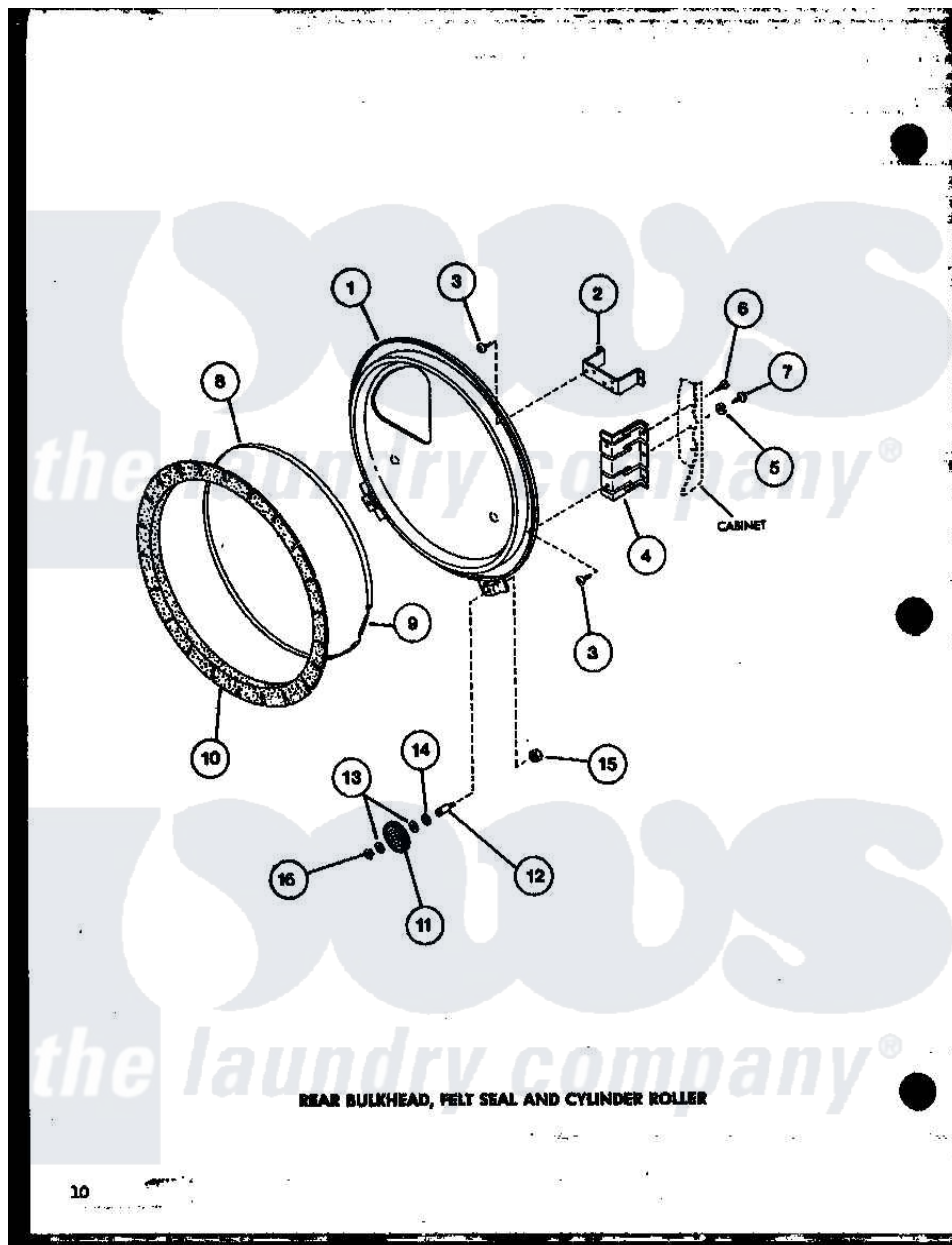

Amana LED950 (BOM: P7804807W) 08 - REAR BULKHEAD

REAR BULKHEAD, FELT SEAL AND CYLINDER ROLLER

Amana [Residential Amana LED950 \(BOM: P7804807W\) Washer Parts](#) Parts Diagram 08 - REAR BULKHEAD
 Click on the part number to view part

Item	Original Part Number	Replaced By	Status	Part Description
1	R0603117		Not Available	ASSY,REAR BULKHEAD
2	R0605558	60823P		Bracket, Terminal Block
3	R0600041		Not Available	SCREW
4	R0605557		Not Available	BRACKET
5	R0600527		Not Available	WASHER
6	R0600017		Not Available	SCREW
7	R0600040		Not Available	SCREW
8	R0605555		Not Available	STRAP, SEAL
9	R0605554	52310		Spring
10	R0604508	56088		Assembly, Seal
11	R0605559	62649P		Roller- CY
12	R0605560	56461		Shaft
13	R0600526	52549		Washer, 501 ID X3/4 Odx
14	R0600528		Not Available	THRUST WASHER
15	R0601009	358160		Nut
16	R0601527	23748		Ring, Retaining