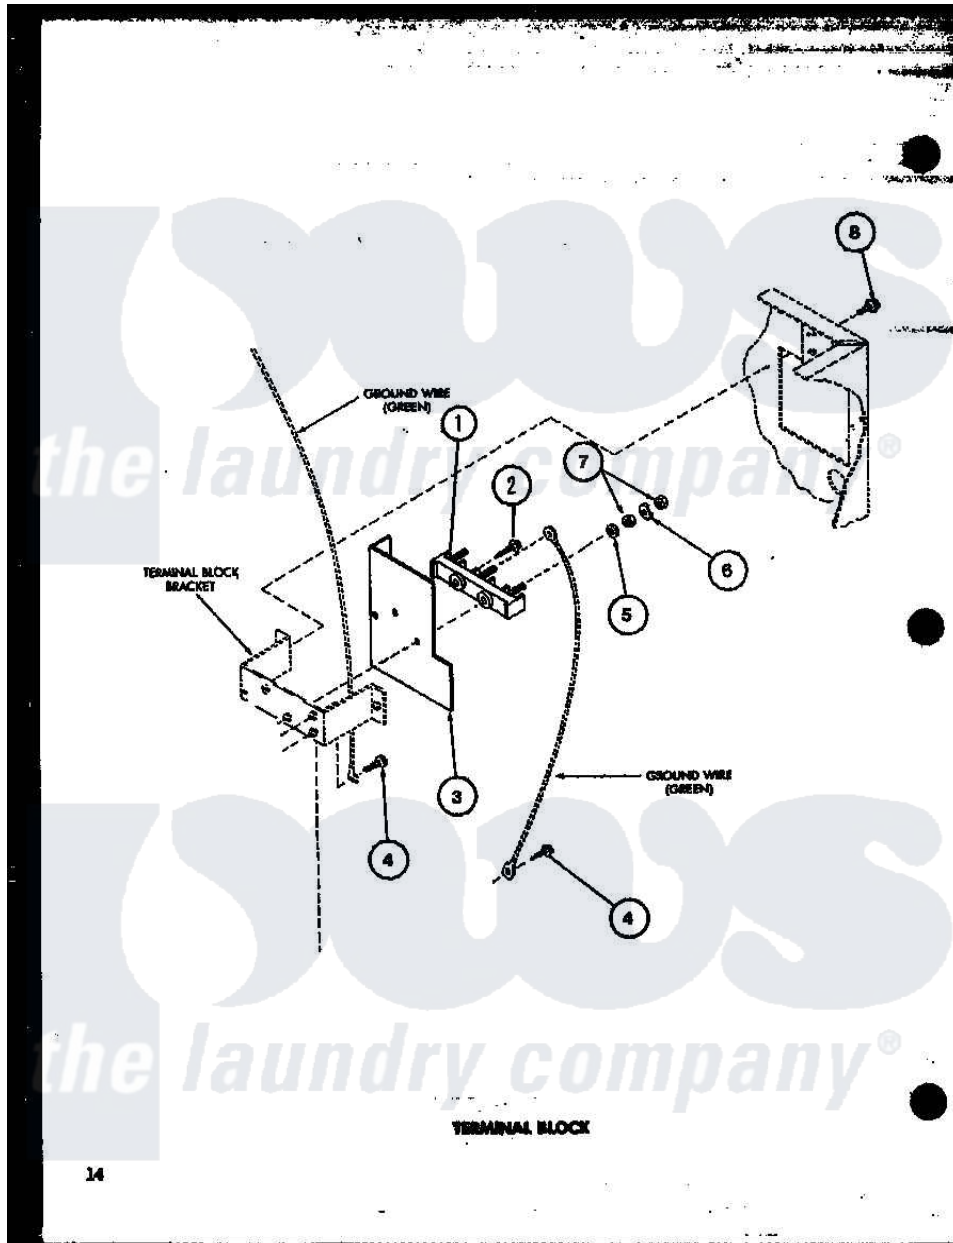

Amana LED950 (BOM: P7804807W) 09 - TERMINAL BLOCK

Amana Residential Amana LED950 (BOM: P7804807W) Washer Parts Parts Diagram 09 - TERMINAL BLOCK

Click on the part number to view part

Item	Original Part Number	Replaced By	Status	Part Description
1	R0610057	33001244		Block, Terminal
2	R0600038		Not Available	SCREW
3	R0604510		Not Available	SHIELD
4	R0600028	27001200		Screw
5	R0600530		Not Available	WASHER
6	R0600527		Not Available	WASHER
7	R0601022		Not Available	NUT
8	R0600017		Not Available	SCREW