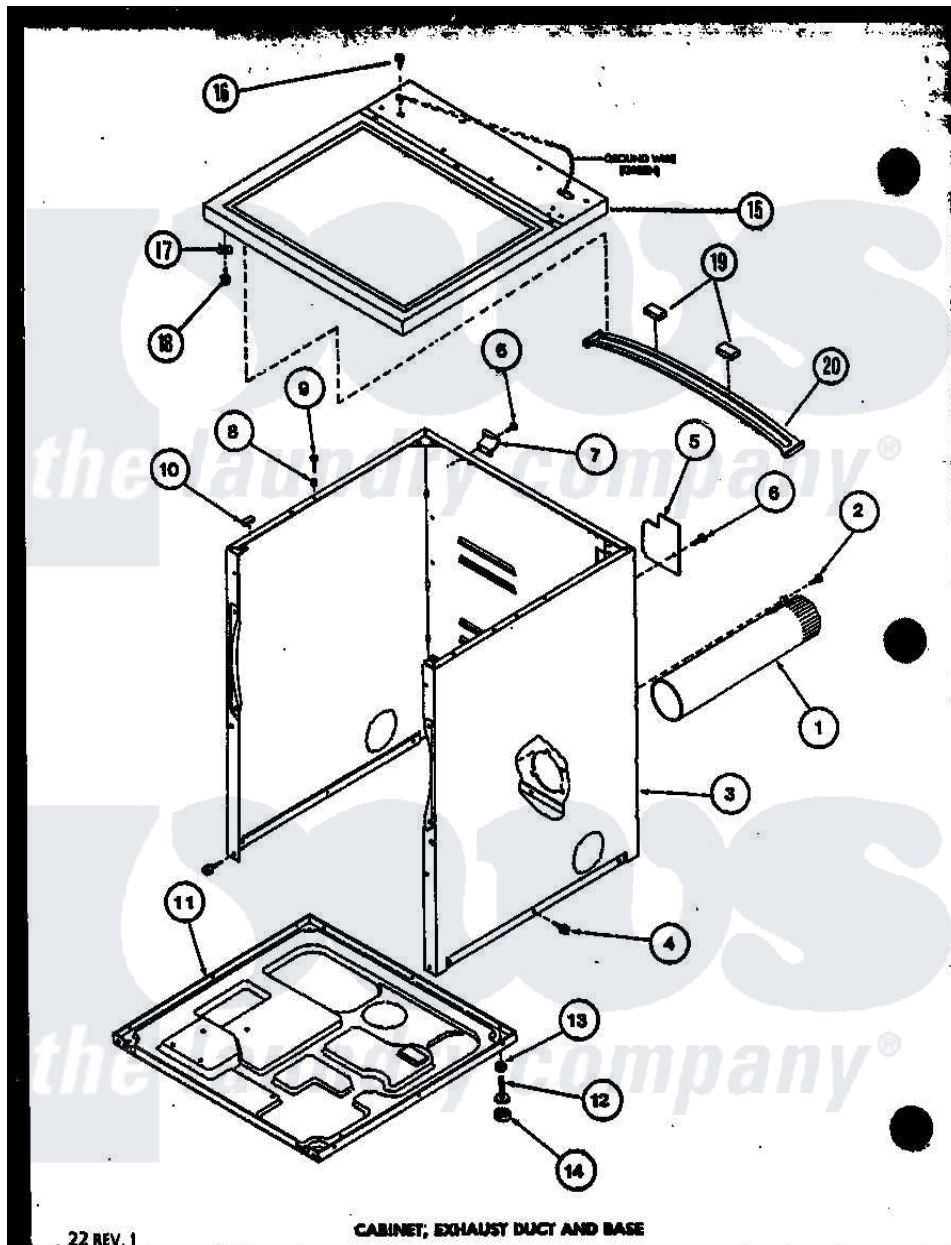

Amana LED950 (BOM: P7804827W) 01 - CABINET

22 REV. 1

CABINET, EXHAUST DUCT AND BASE

Amana Residential Amana LED950 (BOM: P7804827W) Dryer Parts Parts Diagram 01 - CABINET

Click on the part number to view part

Item	Original Part Number	Replaced By	Status	Part Description
1	R0603041		Not Available	DUCT, EXHAUST
2	R0600052		Not Available	SCREW, HEX HEAD
3	R0603068		Not Available	xxxASSY, DRYER CABINET
"	R0603118		Not Available	CABINET W
4	R0600028	<a href="#">27001200</a>		Screw
5	R0603040	<a href="#">60821</a>		Access Cover
6	R0600017		Not Available	SCREW
7	R0605567		Not Available	HINGE
8	R0603524	<a href="#">505187</a>		Locator, Panel
9	R0600031	<a href="#">Y014874</a>		Screw, Idler Arm And Sleeve
10	R0606519	<a href="#">Y56128</a>		Pad, Bumper
11	R0603028	<a href="#">60811</a>		Assembly, Base-Complete
12	R0600051	<a href="#">Y305086</a>		Adjustable Leg And Nut
13	R0601021	<a href="#">62739</a>		Nut, Lock
14	R0606525	<a href="#">Y314137</a>		Foot, Rubber
15	R0603149		Not Available	TOP ASSY W

"	R0603148		Not Available	TOP, ASSY A
16	R0600055	<a href="#">20530</a>		Screw, 10-24 x 3/8 Hex
17	R0601005	<a href="#">36020</a>		Nut-10-24
18	R0600010		Not Available	SCREW
19	R0606520		Not Available	PAD
20	R0605550		Not Available	BRACE