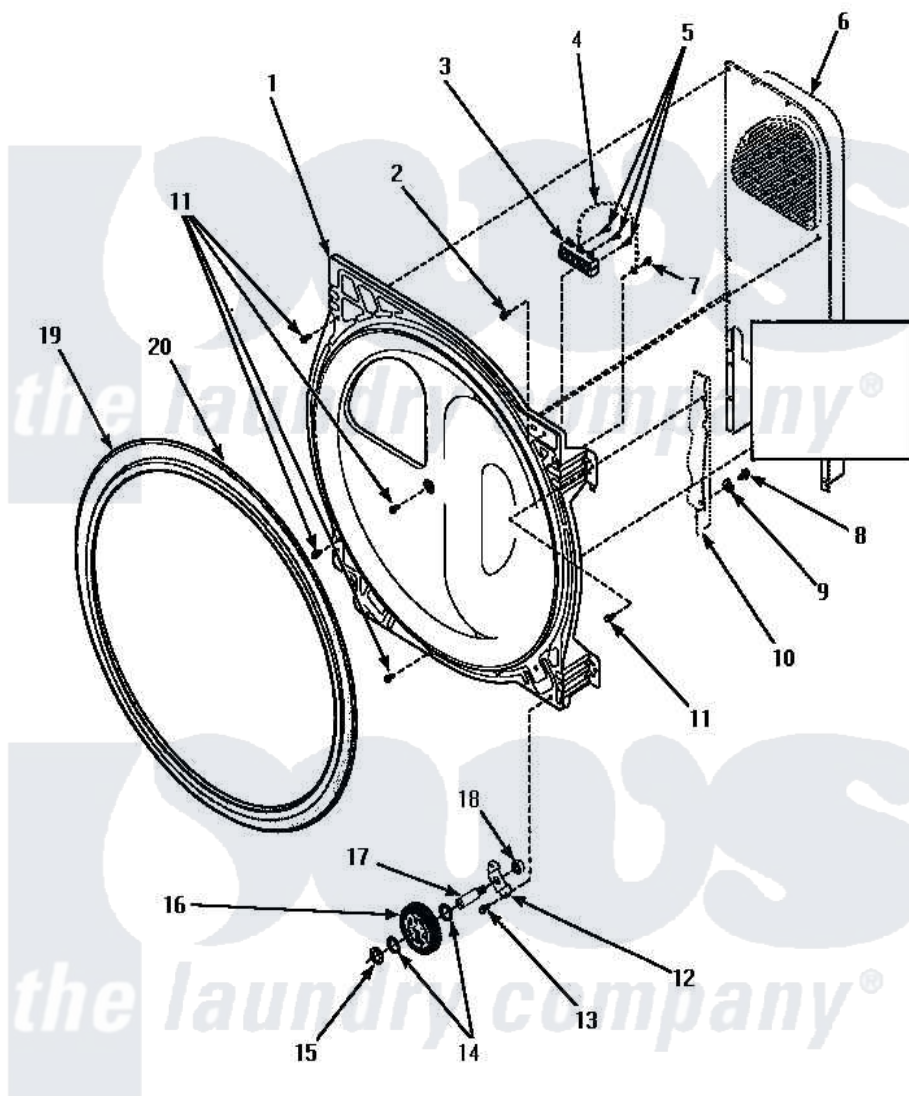

Amana LEM427W (BOM: P1178403W W) 01 - BULKHEAD/FELT SEAL/CYL ROLLER & TERM BLK

REAR BULKHEAD, FELT SEAL, CYLINDER ROLLER AND TERMINAL BLOCK

Amana [Residential Amana LEM427W \(BOM: P1178403W W\) Dryer Parts](#) Parts Diagram 01 - BULKHEAD/FELT SEAL/CYL ROLLER & TERM BLK
 Click on the part number to view part

Item	Original Part Number	Replaced By	Status	Part Description
1	500356W	502614WP		Bulkhead, Rear
2	501285			Screw, No.12 X 9/16-Pla
3	61923P	61923		Block, Terminal
4	Y00000000		Not Available	SEE NOTE GROUND WIRE, GREEN -- (SEE NOTE)
5	Y61199	3400094		Screw, 10-32 X 3/8
6	Y00000000		Not Available	SEE NOTE HEATER BOX ASSEMBLY
7	20530			Screw, 10-24 x 3/8 Hex
8	20530			Screw, 10-24 x 3/8 Hex
9	51474		Not Available	WASHER, 13/64IDX1/2ODX.
10	Y00000000		Not Available	SEE NOTE CABINET
11	501668	503688		Screw, 10B-16 X .34 I
12	500062	40113601		Assembly, Roller Brkt
13	501668	503688		Screw, 10B-16 X .34 I

14	52549	Washer, 501 ID X3/4 Odx	
15	23748	Ring, Retaining	
16	500214	37001042	Assembly, Cylinder Roller
17	56461	Shaft	
18	56156	358160	Nut
19	501801	37001132	Seal, Cylinder
20	22506P	511637P	Adh Dow 737 Clr 3 Oz Tube