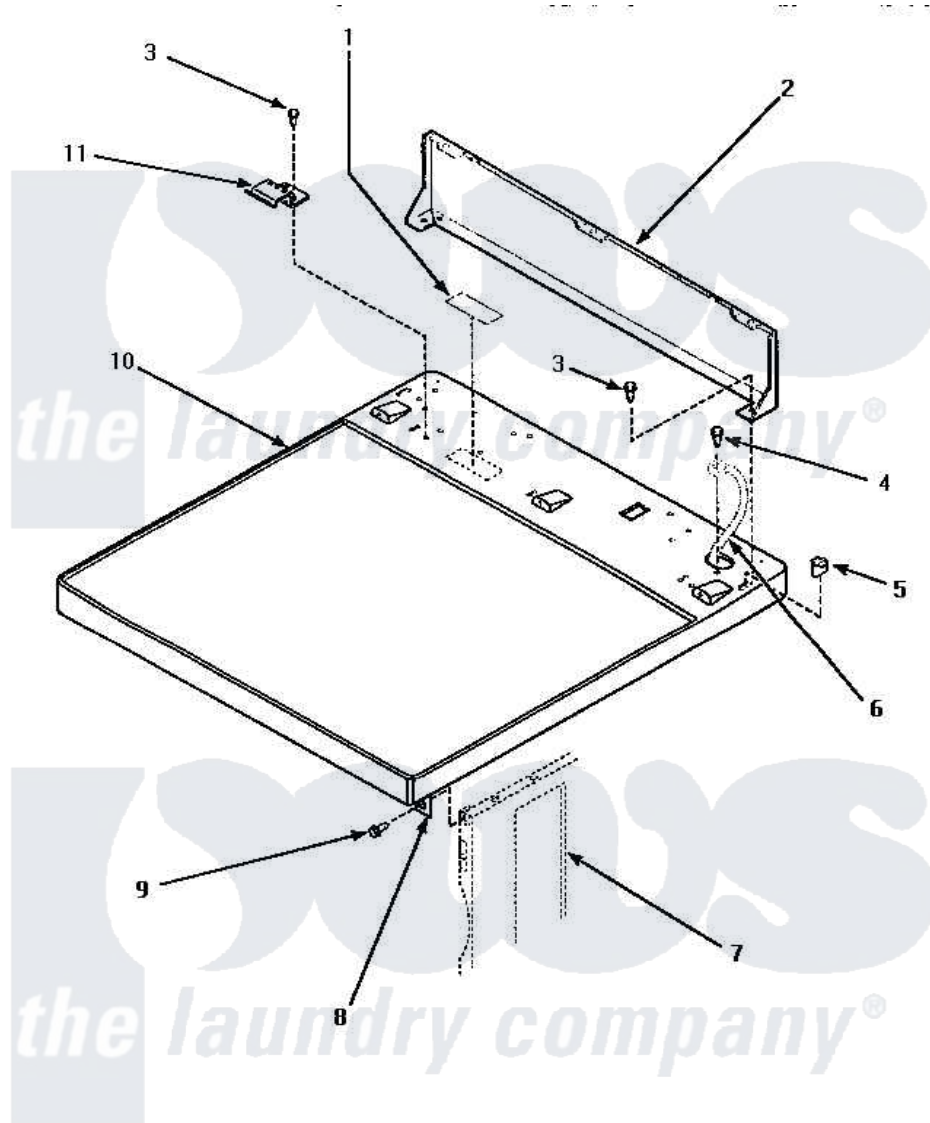

Amana LEM427W (BOM: P1178403W W) 02 - CABINET TOP & CONTROL HOOD REAR PANEL

CABINET TOP AND CONTROL HOOD REAR PANEL

Amana [Residential Amana LEM427W \(BOM: P1178403W W\) Dryer Parts](#) Parts Diagram 02 - CABINET TOP & CONTROL HOOD REAR PANEL
 Click on the part number to view part

Item	Original Part Number	Replaced By	Status	Part Description
1	24903		Not Available	STICKER,DISCONNECT POW
2	500343		Not Available	PANEL,BACK(HOME HOOD)
3	501086	90767		Screw, 8A X 3/8 HeX Washer Head Tapping
4	20530			Screw, 10-24 x 3/8 Hex
5	501242		Not Available	CLIP,TUBULAR INSERT
6	Y00000000		Not Available	SEE NOTE GROUND WIRE FROM REAR BULKHEAD, GREEN
7	Y00000000		Not Available	SEE NOTE CABINET
8	500084	40130801		Bracket, Top Mount
9	33562	27001200		Screw
10	500085WP	37001027		Panel, Top
"	500085LP	510029LP		Kit Top Panel W/Hdw domestic
11	501241	Y503876		Clip, Hold Down