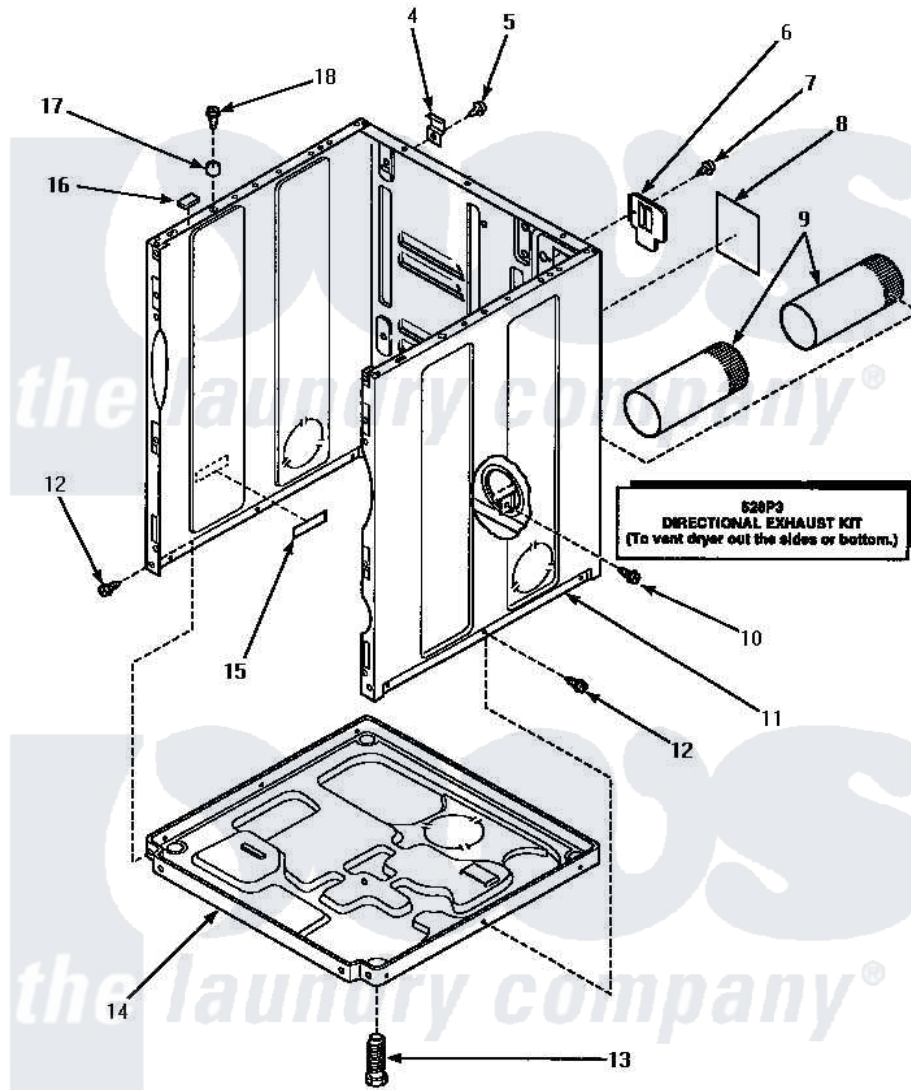

# Amana LEM427W (BOM: P1178403W W) 03 - CABINET, EXHAUST DUCT & BASE

## CABINET, EXHAUST DUCT AND BASE

Amana Residential Amana LEM427W (BOM: P1178403W W) Dryer Parts Parts Diagram 03 - CABINET, EXHAUST DUCT & BASE

Click on the part number to view part

Item	Original Part Number	Replaced By	Status	Part Description
4	<a href="#">500003</a>			Hinge, Top
5	33562	<a href="#">27001200</a>		Screw
6	500114	<a href="#">510903</a>		Plate Access Panel
7	33562	<a href="#">27001200</a>		Screw
8	501289		Not Available	(ELECTRIC MODELS)
9	500064	<a href="#">505518</a>		Duct, Exhaust
10	501668	<a href="#">503688</a>		Screw, 10B-16 X .34 I
11	500001HP		Not Available	ASSY, CABINET
"	500001LP	<a href="#">727P3L</a>		Kit Dryer Panels
"	500001WP	<a href="#">37001284</a>		Cabinet As Pack
12	33562	<a href="#">27001200</a>		Screw
13	<a href="#">Y500101</a>			Leg, Leveling
14	<a href="#">500070</a>			Base, Dryer
15	61294		Not Available	(ELECTRIC MODELS)
16	<a href="#">Y56128</a>			Pad, Bumper