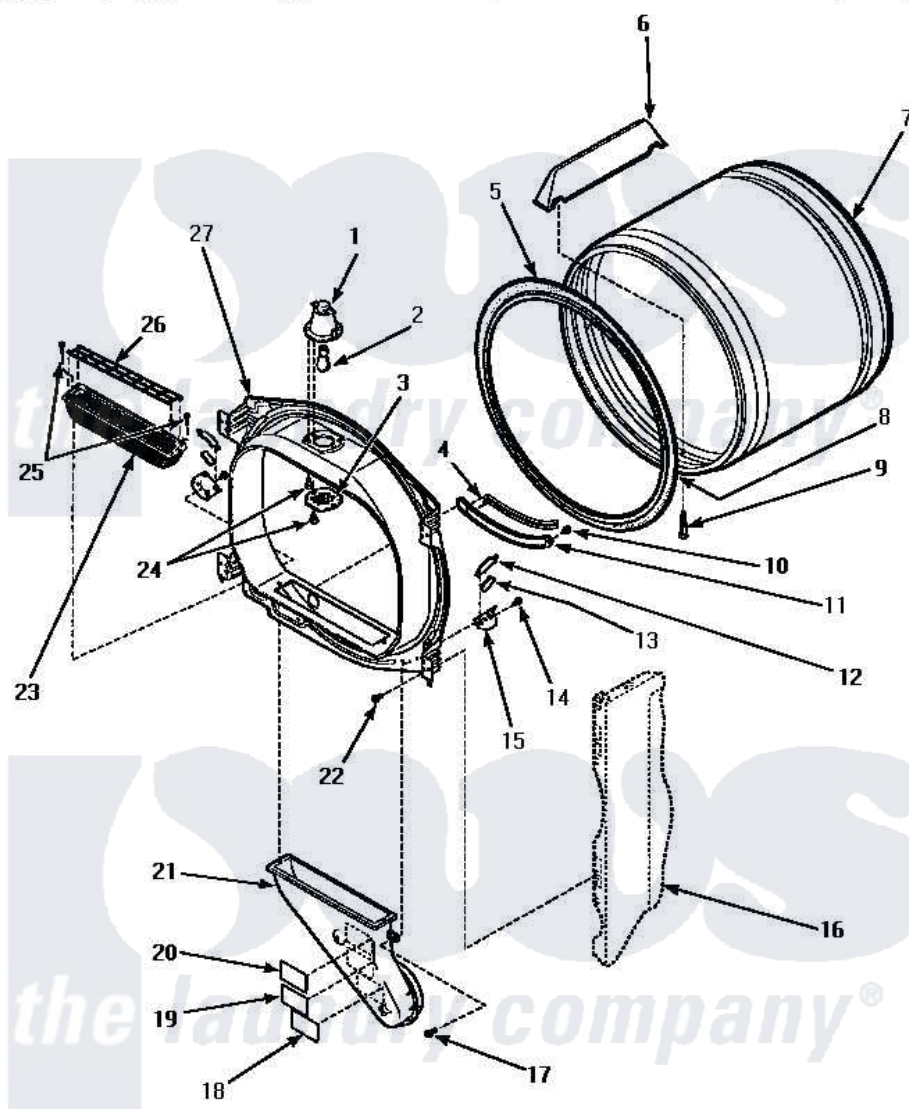

Amana LEM427W (BOM: P1178403W W) 04 - FR BLKHD, AIR DUCT, FELT SEAL & CYLINDER

FRONT BULKHEAD, AIR DUCT, FELT SEAL AND CYLINDER

Amana [Residential Amana LEM427W \(BOM: P1178403W W\) Dryer Parts](#) Parts Diagram 04 - FR BLKHD, AIR DUCT, FELT SEAL & CYLINDER

[Click on the part number to view part](#)

Item	Original Part Number	Replaced By	Status	Part Description
1	500153		Not Available	CYLINDER LIGHT HOUSING
2	Y60954	67001316		Bulb, Light
3	500094		Not Available	LENS,DRUM LIGHT
5	501801	37001132		Seal, Cylinder
6	500022	510102		Baffle- SH
7	500013WP		Not Available	ASSY,CYLINDER-HOME-
8	22506P	511637P		Adh Dow 737 Clr 3 Oz Tube
9	Y62588			Screw, 10BT-12 X 1 Tap
10	501668	503688		Screw, 10B-16 X .34 I
11	501246		Not Available	MOUNTING,MOISTURE SENSOR
12	Y501676	37001298		Glide- Dry
13	500121	510189		Pad Felt
14	501668	503688		Screw, 10B-16 X .34 I
15	501554	12002090		Bracket

16	Y0000000		Not Available	SEE NOTE CABINET
17	Y31645	27001200		Screw
18	56259		Not Available	STICKER
19	500049		Not Available	STICKER
21	500241		Not Available	DUCT, HEAT
22	501668	503688		Screw, 10B-16 X .34 I
23	502093	502140P		Filter, Lint Kit
"	502140P			Filter, Lint Kit
24	500248	M0211530		Screw-SM No.8-18 X 3/8"
25	500226			Screw, 8b-16 x 5/8 Tap
26	502092			Cover, Lint Filter
27	500016W			Assembly, Bulkhead Front Complete