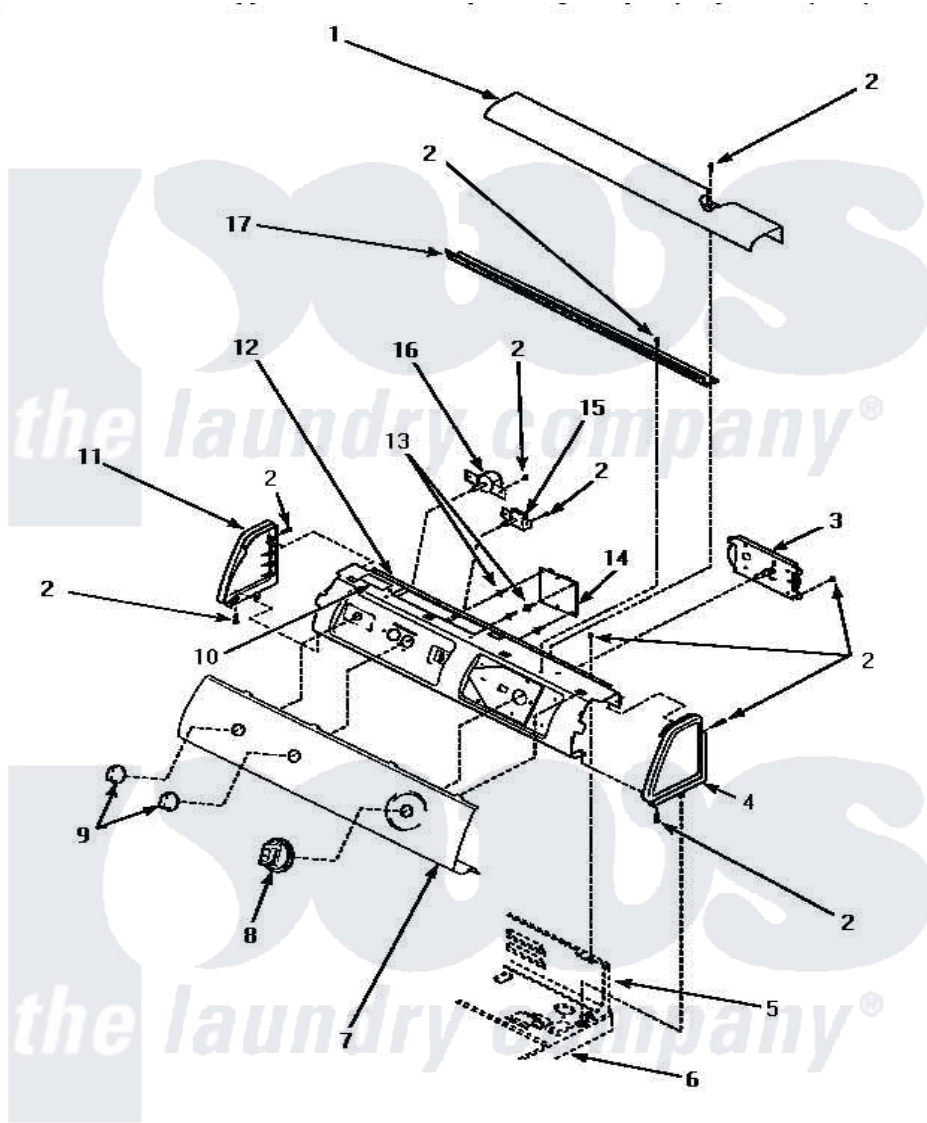

Amana LEM427W (BOM: P1178403W W) 05 - GRAPHIC PANEL, CONTROL HOOD & CONTROLS

GRAPHIC PANEL, CONTROL HOOD AND CONTROLS

Amana [Residential Amana LEM427W \(BOM: P1178403W W\) Dryer Parts](#) Parts Diagram 05 - GRAPHIC PANEL, CONTROL HOOD & CONTROLS
 Click on the part number to view part

Item	Original Part Number	Replaced By	Status	Part Description
"	NOTE:		Not Available	IF DRYER IS INSTALLED IN A MANUFACTURED (MOBILE) HOME, OR IF LOCAL CODES DO NOT PERMIT GROUNDING THROUGH THE NEUTRAL, THIS WIRE WILL NOT BE CONNECTED TO THE DR
1	500302		Not Available	COVER, TOP
2	501086	90767		Screw, 8A X 3/8 HeX Washer Head Tapping
3	501881		Not Available	TIMER
4	34815		Not Available	PANEL, END R.H. (BLK)
5	Y00000000		Not Available	SEE NOTE CONTROL HOOD REAR PANEL
6	Y00000000		Not Available	SEE NOTE CABINET TOP
7	501895		Not Available	PANEL, GRAPHICS
8	500311	502220W		Knob, Timer

9	34847		Assembly, Knob-Rotary
10	24903	Not Available	STICKER,DISCONNECT POW
11	34816		Panel, End
12	500300	Not Available	BRACKET,CONTROL SUPPORT-MECH
13	501523		Support, Circuit Board
14	501266	Not Available	ASSY, ELECT
15	500823		Signal, Rotary
16	62173		Switch, Temperature Select
17	500305	Not Available	DIFFUSER W/OUT HOLE