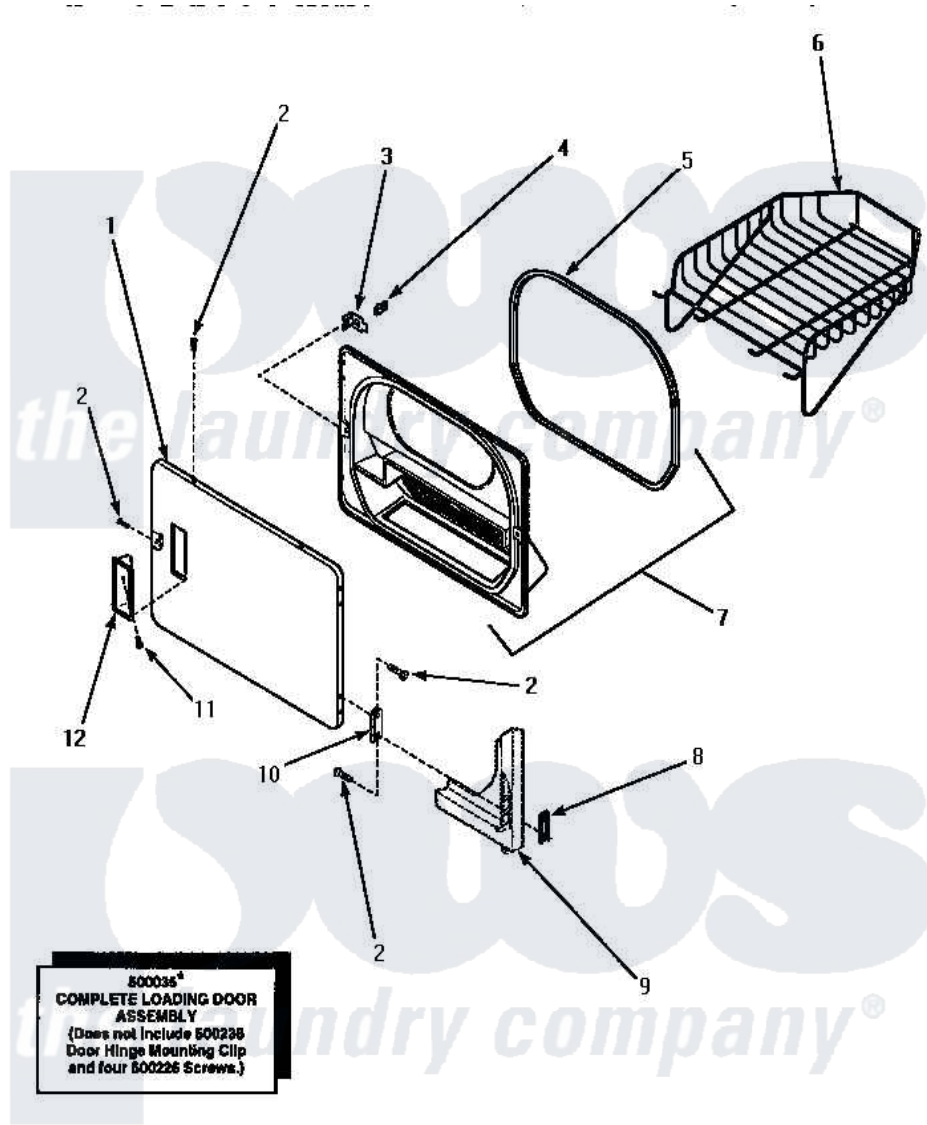

Amana LEM427W (BOM: P1178403W W) 08 - LOADING DOOR WITH DRYING RACK

LOADING DOOR WITH DRYING RACK

Amana Residential Amana LEM427W (BOM: P1178403W W) Dryer Parts Parts Diagram 08 - LOADING DOOR WITH DRYING RACK

Click on the part number to view part

Item	Original Part Number	Replaced By	Status	Part Description
1	500040L			Assembly, Door-Home
"	500040W			Assembly, Door-Home
2	500226			Screw, 8b-16 x 5/8 Tap
3	500223	40116201		Bracket, Door Strike
4	500039	510181		Strike Doormetal
5	500200		Not Available	SEAL,DOOR
6	501295P		Not Available	RACK, DRYING
7	500199		Not Available	ASSY,LINER & SEAL
8	500236			Clip, Door Hinge Mount
9	Y00000000		Not Available	SEE NOTE FRONT PANEL
10	500041	Y503676		Hinge, Door And Top
11	500297	8281236		Screw
12	500042L		Not Available	PULL,DOOR
"	500042W		Not Available	PULL,DOOR
NI	500035W		Not Available	ASSY,DOOR-HOME