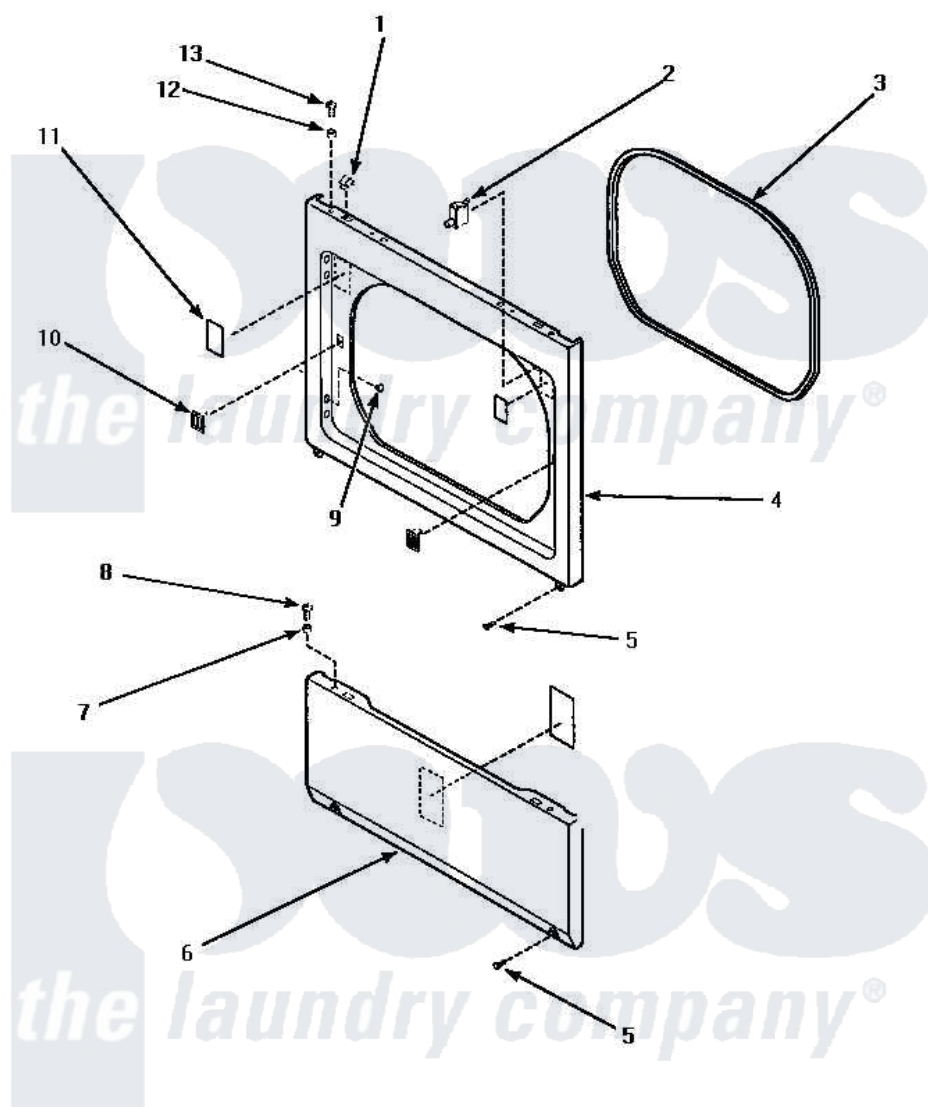

Amana LEM427W (BOM: P1178403W W) 09 - LOWER ACCESS PANEL, FRONT PANEL & SEAL

LOWER ACCESS PANEL, FRONT PANEL AND SEAL

Amana [Residential Amana LEM427W \(BOM: P1178403W W\) Dryer Parts](#) Parts Diagram 09 - LOWER ACCESS PANEL, FRONT PANEL & SEAL
 Click on the part number to view part

Item	Original Part Number	Replaced By	Status	Part Description
1	28835	22001650		Fastener, Spring
2	Y62872	W10169313		Switch-Dor
3	500034			Seal, Front Panel
4	500033W		Not Available	PANEL, FRONT
"	500033H		Not Available	PANEL,FRONT
"	500033L			Panel, Front
5	33562	27001200		Screw
6	500044H		Not Available	PANEL,ACCESS
"	500044L		Not Available	PANEL, ACCESS (ALMOND)
"	500044W	40045301WP		Panel, Access
7	56079	505187		Locator, Panel
8	32671	Y014874		Screw, Idler Arm And Sleeve
9	500227	505295		Screw, No.8ab-16 x 3/4 PH
10	54660	LA-1003		Door Catch Kit
11	500281		Not Available	STICKER