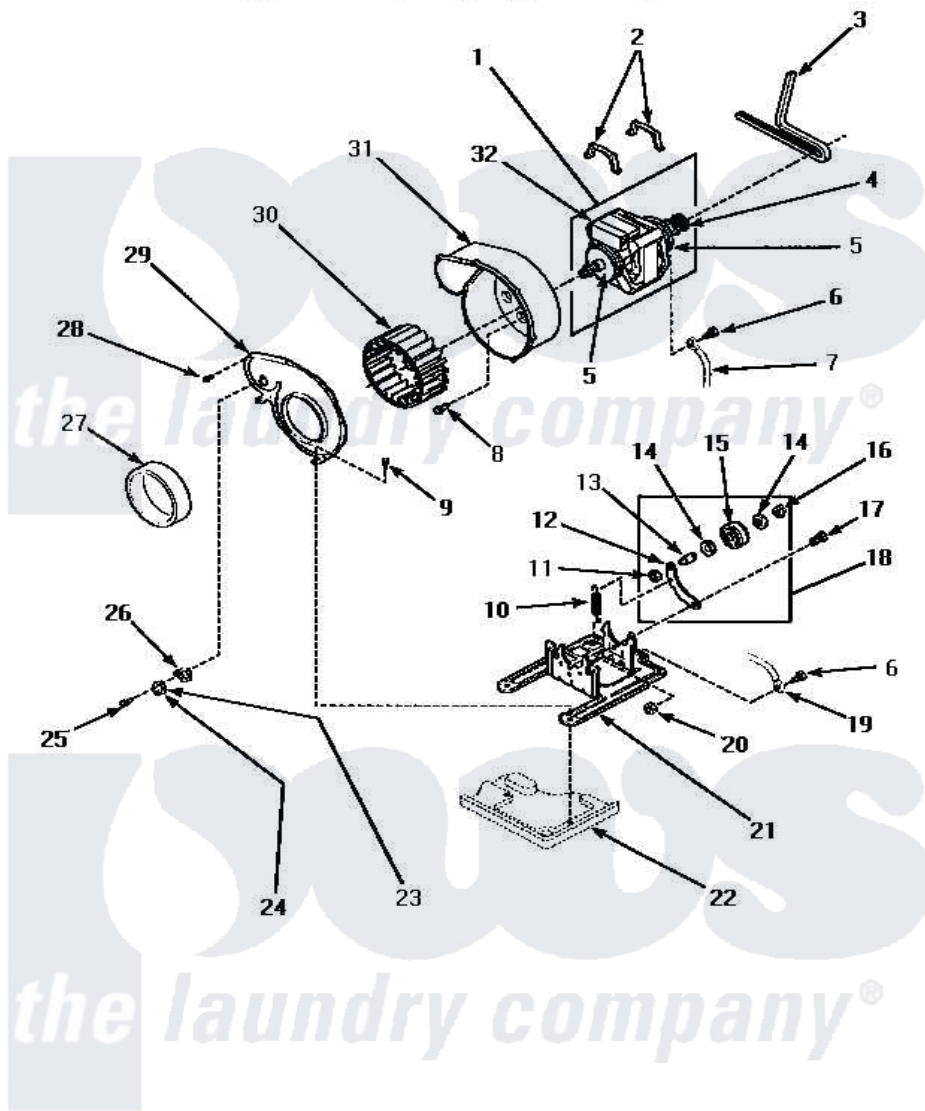

# Amana LEM427W (BOM: P1178403W W) 10 - MOTOR, EXHAUST FAN & BELT

## MOTOR, EXHAUST FAN AND BELT

Amana [Residential Amana LEM427W \(BOM: P1178403W W\) Dryer Parts](#) Parts Diagram 10 - MOTOR, EXHAUST FAN & BELT

[Click on the part number to view part](#)

Item	Original Part Number	Replaced By	Status	Part Description
1	501211	<a href="#">2200376</a>		Motor
2	Y58047	<a href="#">660658</a>		Clamp, Motor Mounting 343481 685441
3	59174	<a href="#">40111201</a>		Belt, Cylinder
4	<a href="#">500011</a>			Pulley, Motor
5	58044A		Not Available	MOUNT,MOTOR-LOCKING
6	<a href="#">20530</a>			Screw, 10-24 x 3/8 Hex
7	Y00000000		Not Available	SEE NOTE GROUND WIRE FROM MOTOR TO MOUNTING BRACKET, GREEN
8	Y31645	<a href="#">27001200</a>		Screw
9	33562	<a href="#">27001200</a>		Screw
10	<a href="#">56076</a>			Spring, Idler
11	56156	<a href="#">358160</a>		Nut
12	500910	<a href="#">37001144</a>		Assembly- Idler

13	<a href="#">56461</a>		Shaft
14	<a href="#">52549</a>		Washer, 501 ID X3/4 Odx
15	<a href="#">Y54414</a>		Assembly, Wheel And Bearing
16	<a href="#">23748</a>		Ring, Retaining
17	<a href="#">500824</a>		Screw, 1/4-20 Unc Hex
18	500269	<a href="#">37001287</a>	Assembly, Idler Lever/Shaft/Pulley
19	Y00000000	Not Available	SEE NOTE GROUND WIRE FROM MOTOR TO MOUNTING BRACKET, GREEN
20	52566	<a href="#">27001225</a>	Nut, Jam Mid Lock 1/4-20
21	500822	<a href="#">503613</a>	Mount, Motor
22	Y00000000	Not Available	SEE NOTE BASE
24	<a href="#">56410</a>		Thermostat
25	23222	<a href="#">3177991</a>	Screw
27	<a href="#">500313</a>		Seal, Blower Housing
28	<a href="#">31260</a>		Screw, No.8 X 3/8 Ind H
29	500078	<a href="#">511969P</a>	Kit Blower Housing And Cover
30	56000	<a href="#">510139P</a>	Assembly Blower Fan Package
31	<a href="#">56020</a>		Housing, Blower
32	501218	Not Available	MOTOR SWITCH (DOES NOT INCLUDE THERMAL PROT