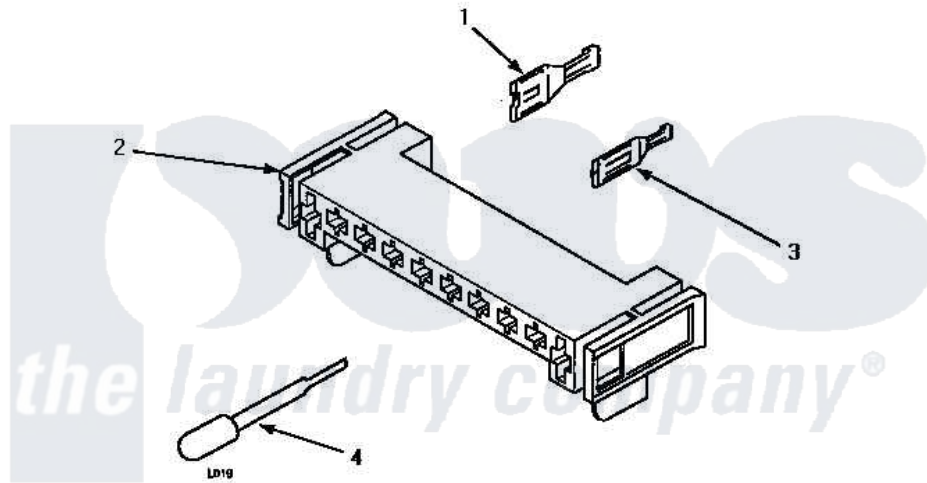

Amana LEM427W (BOM: P1178403W W) 11 - MTR CONN BLOCK/TERM & EXTRACTOR TOOL

MOTOR CONNECTION BLOCK, TERMINALS AND TERMINAL EXTRACTOR TOOLS

Amana [Residential Amana LEM427W \(BOM: P1178403W W\) Dryer Parts](#) Parts Diagram 11 - MTR CONN BLOCK/TERM & EXTRACTOR TOOL

[Click on the part number to view part](#)

Item	Original Part Number	Replaced By	Status	Part Description
1	00255		Not Available	(1/4 INCH-FOR (1) 12 GAUGE WIR
"	Y00256			Spade Terminal Or
2	500338			Housing-10 Position
3	Y00188			Molex Terminal
4	283P4			Terminal Extractor Tool
5	190P4			Terminal Extractor Tool